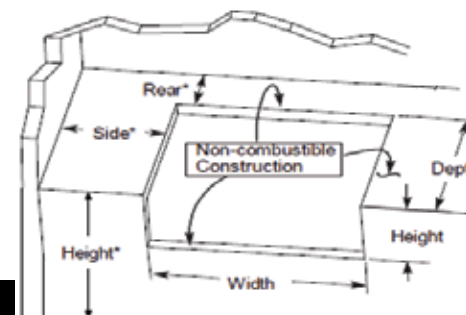

Dimensions: Describe the actual dimensions of the product once it is resting/installed in a barbecue island.

Grills/ Griddles

Model	Cutout Dimensions			Overall Dimensions			Total BTU Ratings	
	Width	Depth	Height	Width	Depth	Height	LP	NG
WF-PRO30G-RH	29"	21-1/2"	10-1/2"	30"	26-1/2"	25"	42,000	42,000
WF-PRO36G-RH	35"	21-1/2"	10-1/2"	36"	26-1/2"	25"	58,000	58,000
WF-PRO42G-RH	41"	21-1/2"	10-1/2"	42"	26-1/2"	25"	74,000	74,000
WF-PRO30GRD-RH	29"	21-7/8"	10-1/2"	30"	25-7/8"	13-3/4"	35,000	35,000

Side Burners

WF-PWBRN-RH	20-3/4"	21-1/4"	10-1/4"	24"	25-1/4"	12"	60,000	60,000
WF-DBLSBRN-RH	13"	20"	10-1/2"	14"	23-1/2"	10-1/2"	30,000	30,000

Island Accessories

WF-VSD1622-BSS	14-5/8"	-	20-3/4"	16-1/8"	-	22-1/4"		
WF-HSD2720-BSS	24-3/8"	-	17-3/8"	26-1/8"	-	19-1/8"		
WF-VSD2027-BSS	17-3/8"	-	24-3/8"	19-1/8"	-	26-1/8"		
WF-DDR3024-BSS	28-3/4"	-	22-7/8"	30-1/4"	-	24-1/4"		
WF-DDR3824-BSS	36-1/2"	-	22-7/8"	38-1/4"	-	24-1/4"		
WF-TDW1926-BSS	17-1/4"	20-5/8"	24-1/2"	19"	22-3/8"	25-7/8"		
WF-TRDW1426-BSS	12"	18-1/4"	24-3/8"	14-3/8"	18-7/8"	26-1/4"		
WF-DDW1622-BSS	14-5/8"	17-3/4"	20-3/4"	16-1/4"	18-1/4"	22"		
WF-DDWCOMBO3024-BSS	28-3/4"	20-3/4"	22-7/8"	30-1/4"	22-3/8"	24-1/4"		
WF-IV-M	12-1/4"	1-1/4"	6-1/4"	12-1/4"	1-1/4"	6-1/4"		

*Island accessories also available in 304 stainless steel

Refrigeration/Ice Chests

WFR-15	14-7/8"	23-7/8"	34"	14-7/8"	23-7/8"	34"		
WFR-24	23-3/4"	23-7/8"	34"	23-3/4"	23-7/8"	34"		
WFRDD-24	23-3/4"	22-7/8"	32-5/8"	23-3/4"	22-7/8"	32-5/8"		
WF-SIC	17-1/4"	11-7/8"	23-1/4"	18-1/4"	14"	24-1/8"		
WF-LIC	23-1/2"	13-3/4"	23-1/2"	25-3/8"	17"	25-3/8"