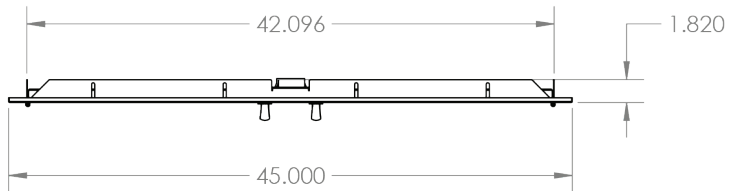

TrueFlame 45" Double Access Door

SKU: TF-DD-45

Recommended Cut-Out:
42³/₈" W x 19³/₈" H

NOTES

DISCLAIMER

We recommend adding a 1/4" (.25) to the inner dimension to ensure the unit fits properly in the build out.