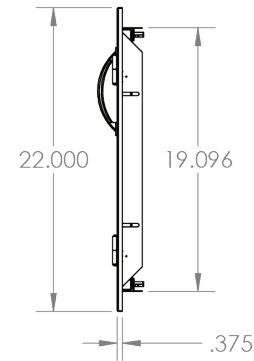

TrueFlame 45" Double Access Door

SKU: TF-DD-45

Recommended Cut-Out:
42³/₈" W x 19³/₈" H

NOTES

DISCLAIMER

We recommend adding a 1/4" (.25) to the inner dimension to ensure the unit fits properly in the build out.