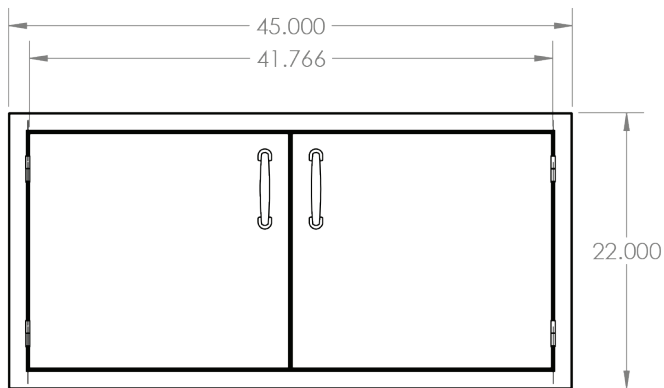

TrueFlame 45" Double Access Door

SKU: TF-DD-45

Recommended Cut-Out:
42³/₈" W x 19³/₈" H

NOTES

DISCLAIMER

We recommend adding a 1/4" (.25) to the inner dimension to ensure the unit fits properly in the build out.