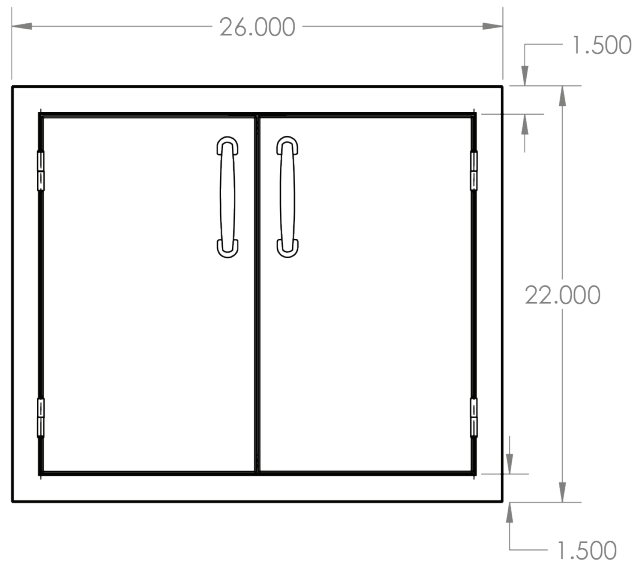

TrueFlame 26" Double Access Door

SKU: TF-DD-26

Recommended Cut-Out:  
23<sup>3</sup>/<sub>8</sub>" W x 19<sup>3</sup>/<sub>8</sub>" H

NOTES

---

**DISCLAIMER**

We recommend adding a 1/4" (.25) to the inner dimension to ensure the unit fits properly in the build out.