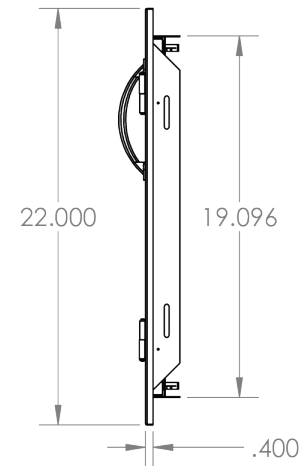

TrueFlame 26" Double Access Door

SKU: TF-DD-26

Recommended Cut-Out:  
23<sup>3</sup>/<sub>8</sub>" W x 19<sup>3</sup>/<sub>8</sub>" H

NOTES

---

**DISCLAIMER**

We recommend adding a 1/4" (.25) to the inner dimension to ensure the unit fits properly in the build out.