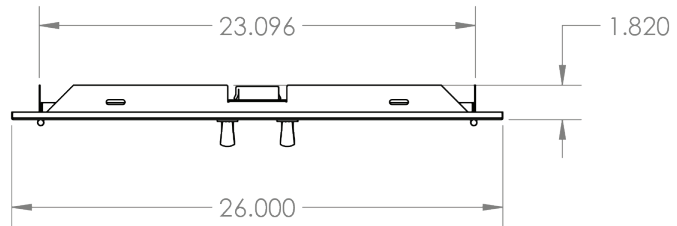

TrueFlame 26" Double Access Door

SKU: TF-DD-26

Recommended Cut-Out:  
23<sup>3</sup>/<sub>8</sub>" W x 19<sup>3</sup>/<sub>8</sub>" H

NOTES

---

**DISCLAIMER**

We recommend adding a 1/4" (.25) to the inner dimension to ensure the unit fits properly in the build out.