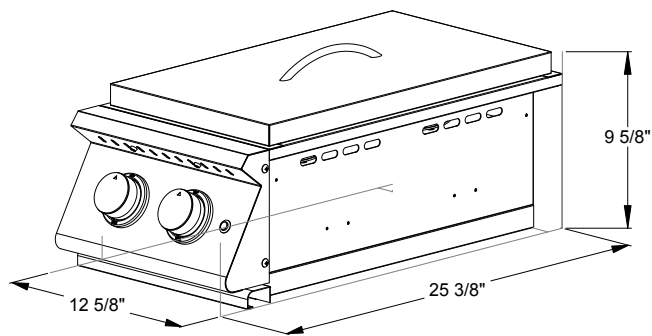

Sizzler Pro Double Side Burner

SKU: SIZPROSB2

NOTES

---

**DISCLAIMER**

We recommend adding a 1/4" (.25) to the inner dimension to ensure the unit fits properly in the build out.