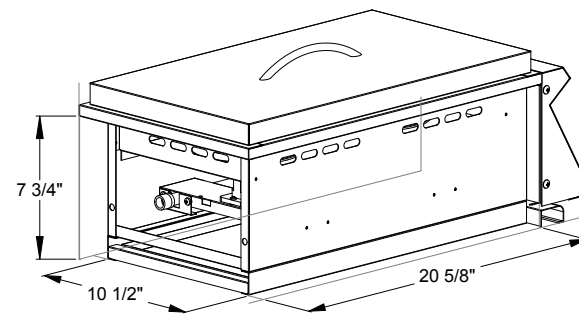

Sizzler Pro Double Side Burner

SKU: SIZPROSB2

NOTES

---

**DISCLAIMER**

We recommend adding a 1/4" (.25) to the inner dimension to ensure the unit fits properly in the build out.