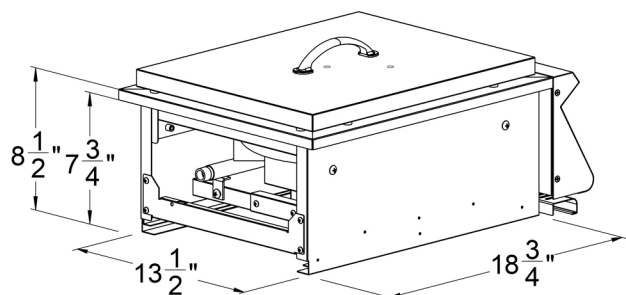

SIZZLER PRO SERIES POWER BURNER
(SIZPROP-B-LP / SIZPROP-B-NG)

THE ALL-NEW

SIZZLER PRO POWER BURNER

For unmatched power and performance, the all-new Sizzler Pro Power Burner brings 60,000 BTUs of power to your outdoor kitchen to handle whatever culinary adventures you can imagine. Bringing the quality and power of a gourmet kitchen range to your grill island, this built-in power burner from SummerSet allows you to enjoy all the benefits of cooking outdoors: stir-fries, boils, steaming, pan-searing and finishing sauces. Featuring the same classic design and commercial-grade features of the Sizzler Pro line of grills, the Sizzler Pro Power Burner is crafted with high-quality, commercial-grade stainless steel grates, stainless steel lid, removable center grate for wok cooking, LED-illuminated front panel, and an industry-leading Gold Standard Warranty.

MAP: \$1,349

Features:

- #443 Commercial Grade Stainless Steel
- Dual Burners Totalling 60,000 BTUs
- Inner Round Brass Burner
- Outer Tube Stainless Burner
- Exterior LED Front Panel Lighting
- Includes Stainless Steel Lid with Handle
- Removable Interior Grate for Woks
- Overall Dimensions: 15 3/4" W x 23 1/8" D x 9 5/8" H
- Cut-Out Dimensions: 13 3/4" W x 19" D x 8" H
- Grate Dimension: 13 1/8" W x 16 7/8" L
- Cooking Area: 221.5 Sq. In.
- Weight: 43 lbs
- AMD Direct Gold Standard Warranty