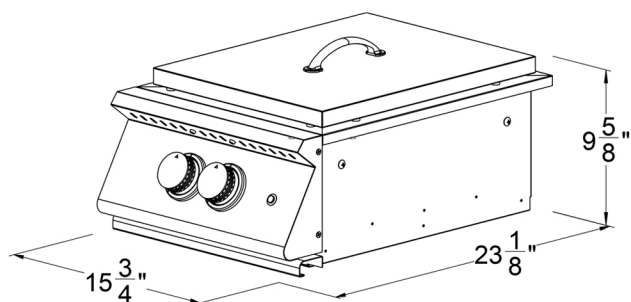

SIZZLER PRO SERIES POWER BURNER
(SIZPROP-B-LP / SIZPROP-B-NG)

THE ALL-NEW

SIZZLER PRO POWER BURNER

For unmatched power and performance, the all-new Sizzler Pro Power Burner brings 60,000 BTUs of power to your outdoor kitchen to handle whatever culinary adventures you can imagine. Bringing the quality and power of a gourmet kitchen range to your grill island, this built-in power burner from SummerSet allows you to enjoy all the benefits of cooking outdoors: stir-fries, boils, steaming, pan-searing and finishing sauces. Featuring the same classic design and commercial-grade features of the Sizzler Pro line of grills, the Sizzler Pro Power Burner is crafted with high-quality, commercial-grade stainless steel grates, stainless steel lid, removable center grate for wok cooking, LED-illuminated front panel, and an industry-leading Gold Standard Warranty.

MAP: \$1,349

Features:

- #443 Commercial Grade Stainless Steel
- Dual Burners Totalling 60,000 BTUs
- Inner Round Brass Burner
- Outer Tube Stainless Burner
- Exterior LED Front Panel Lighting
- Includes Stainless Steel Lid with Handle
- Removable Interior Grate for Woks
- Overall Dimensions: 15 3/4" W x 23 1/8" D x 9 5/8" H
- Cut-Out Dimensions: 13 3/4" W x 19" D x 8" H
- Grate Dimension: 13 1/8" W x 16 7/8" L
- Cooking Area: 221.5 Sq. In.
- Weight: 43 lbs
- AMD Direct Gold Standard Warranty