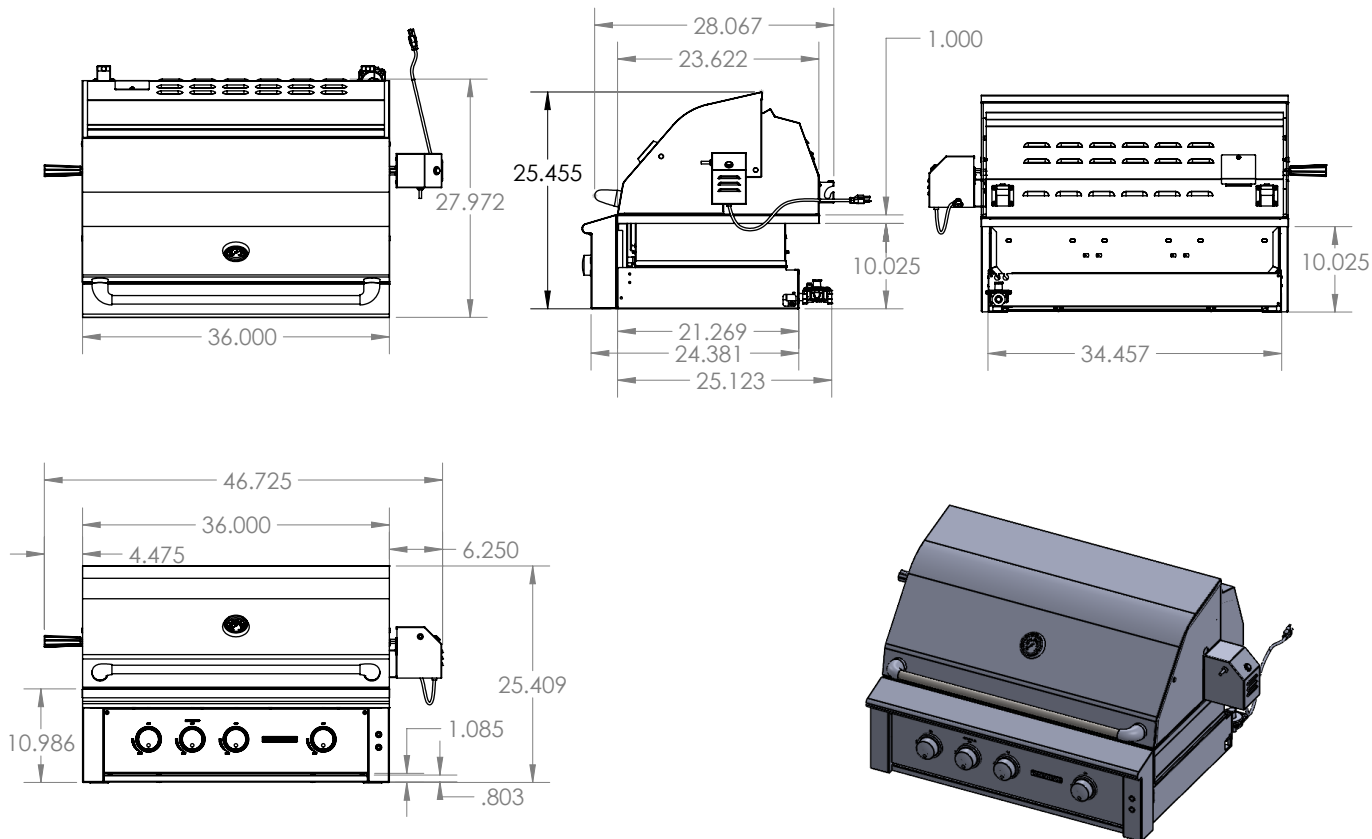

ALTURI 36 INCH GRILL

SKU: ALT36

NOTES

DISCLAIMER

We recommend adding a 1/4" (.25) to the inner dimension to ensure the unit fits properly in the build out.