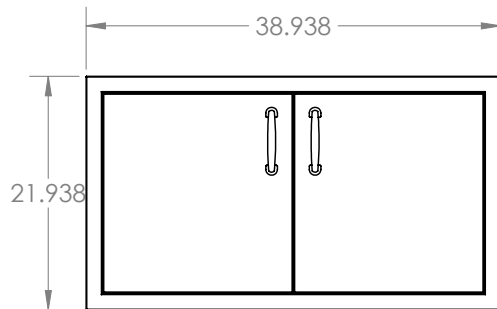

1

**36 Inch 2-Drawer Dry Storage
Pantry & Enclosed Cabinet Combo**

SKU: SSDP-36DC

NOTES

DISCLAIMER

We recommend adding a 1/4" (.25) to the inner dimension to ensure the unit fits properly in the build out.