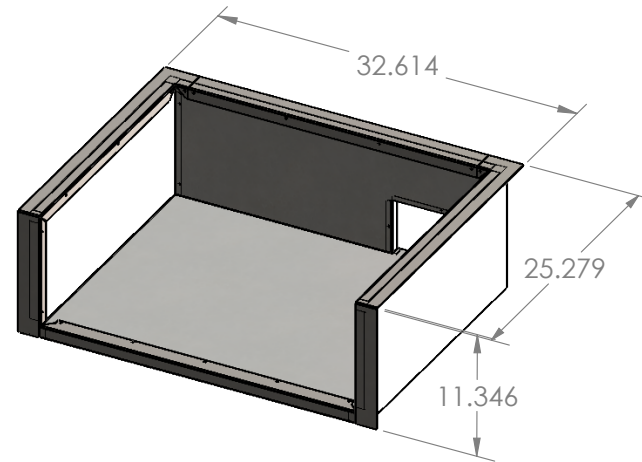

AMERICAN MADE GRILLS

ESTATE 30 INCH GRILL LINER

SKU: GL-EST30

NOTES

DISCLAIMER

We recommend adding a 1/4" (.25) to the inner dimension to ensure the unit fits properly in the build out.