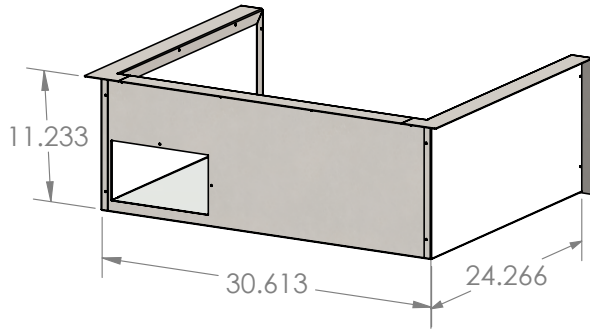

AMERICAN MADE GRILLS

ESTATE 30 INCH GRILL LINER

SKU: GL-EST30

NOTES

DISCLAIMER

We recommend adding a 1/4" (.25) to the inner dimension to ensure the unit fits properly in the build out.