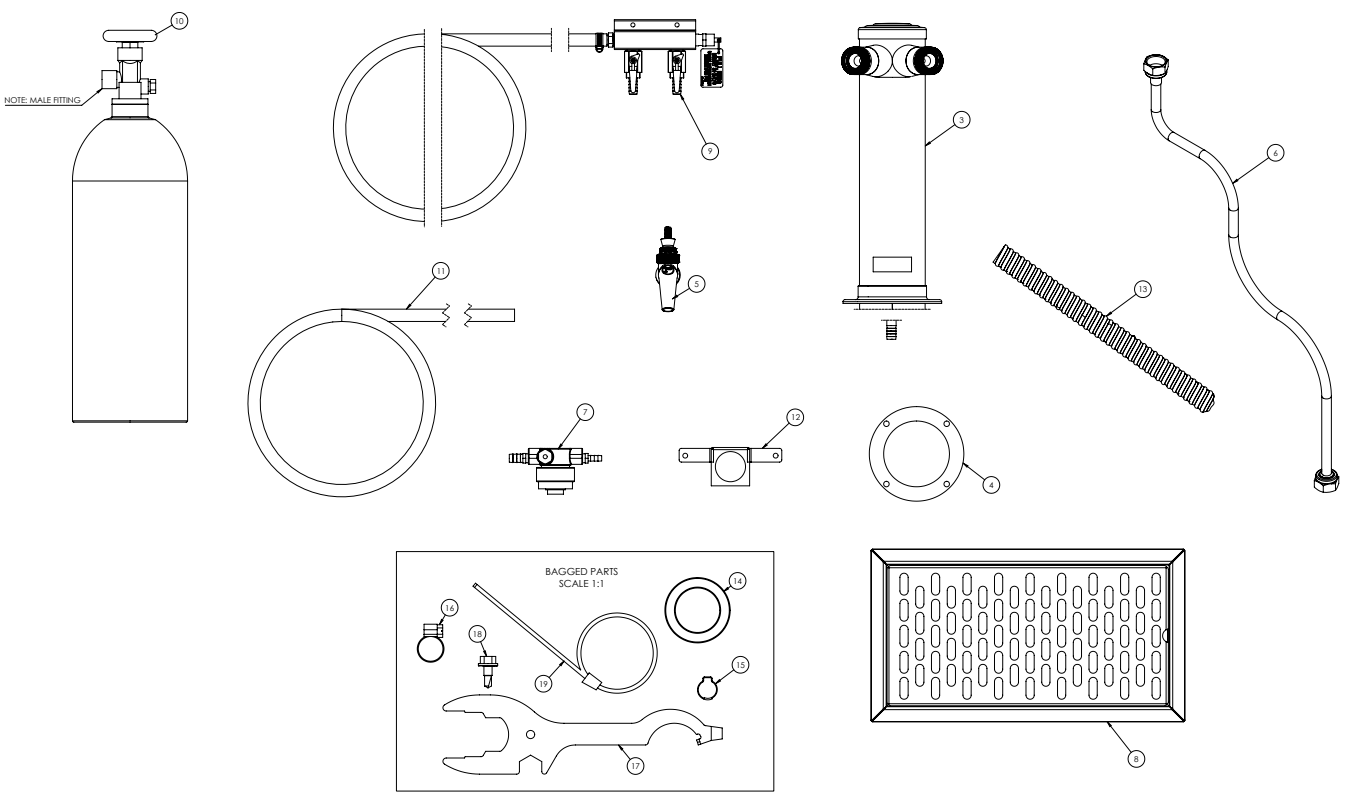

MOBILE TAP
Wine

HP24TS-2MWW Mobile Tap Wine includes:

Side View

MOBILE TAP
Beer

HP24TS-2MBB Mobile Tap Beer includes:

	DESCRIPTION	PART NO.	QTY.
1	24" Beverage Dispenser Refrigerator	HP24TS	1 ea.
2	3-3/4" Caster Kit	66736	1 ea.
3	Two Faucet Draft Arm, 304SS	858D	1 ea.
4	Gasket, Draft Arm	57355-1	1 ea.
5	Forward Sealing Faucet	6305S	2 ea.
6	Connector, Black, 3/16" x 5'	532	2 ea.
7	Coupler, Low Boy	40030SSLD	2 ea.
8	Drip Pan	66782	1 ea.
9	2-Way Air Distributor	C18942L	1 ea.
10	CO2 Cylinder, 5lb	57806A	1 ea.
11	CO2 Regulator, Primary, Twin Gauge	2928F	1 ea.
12	Air Hose, Red, 9/16" OD x 5/16" ID	1392R	15 ft.
13	Air Scoop	68843-1	1 ea.
14	Air Snorkel	57738	3 ft.
15	Bushing, Snap, 1.00" ID, Nylon, Black	54407	1 ea.
16	Clamp, Stepless Ear	C33053	10 ea.
17	Clamp, Stainless Steel Worm Drive	3079	10 ea.
18	Wrench	40106-1	1 ea.
19	Screw, Self Drilling, #10 x 3/4"	57740A	10 ea.
20	Cable Tie, 5 1/2"	C27099	1 ea.

MOBILE TAP
Beer

HP24TS-2MBB Mobile Tap Beer includes:

Side View

MOBILE TAP
Beer & Wine

HP24TS-2MBW Mobile Tap Beer & Wine includes:

	DESCRIPTION	PART NO.	QTY.
1	24" Beverage Dispenser Refrigerator	HP24TS	1 ea.
2	3-3/4" Caster Kit	66736	1 ea.
3	Two Faucet Draft Arm, 304SS	858D	1 ea.
4	Gasket, Draft Arm	57355-1	1 ea.
5	Forward Sealing Faucet	63055	2 ea.
6	Connector, Black, 3/16" x 5'	532	1 ea.
7	Connector, 1/4" ID	67750	1 ea.
8	Coupler, Low Boy	40030SSLD	2 ea.
9	Drip Pan	67782	1 ea.
10	Nitrogen Cylinder, Aluminum, Tank	1013578	1 ea.
11	Regulator Assy, Nitrogen, Twin Gauge	2925C	1 ea.
12	CO2 Cylinder, 5lb	57806A	1 ea.
13	CO2 Regulator, Primary, Twin Gauge	2928F	1 ea.
14	Air Hose, Red, 9/16" OD x 5/16" ID	1392R	15 ft.
15	Air Scoop	68843-1	1 ea.
16	Air Snorkel	57738	3 ft.
17	Bushing, Snap, 1.00" ID, Nylon, Black	54407	1 ea.
18	Clamp, Stepless Ear	C33053	10 ea.
19	Clamp, Stainless Steel Worm Drive	3079	10 ea.
20	Wrench	40106-1	1 ea.
21	Screw, Self Drilling, #10 x 3/4"	57740A	10 ea.
22	Cable Tie, 5 1/2"	C27099	1 ea.