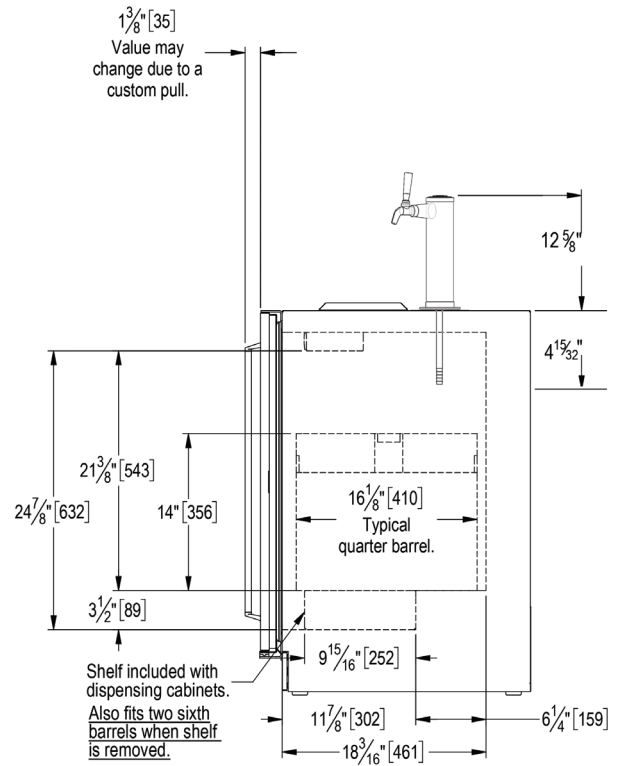

MOBILE TAP
Nitro & Coffee or Wine

HP24TS-2MNC Mobile Tap
Nitro & Coffee or Wine includes:

Side View

MOBILE TAP
Wine

HP24TS-2MWW Mobile Tap Wine includes:

	DESCRIPTION	PART NO.	QTY.
1	24" Beverage Dispenser Refrigerator	HP24TS	1 ea.
2	3-3/4" Caster Kit	66736	1 ea.
3	Two Faucet Draft Arm, 304SS	858D	1 ea.
4	Gasket, Draft Arm	57355-1	1 ea.
5	Forward Sealing Faucet	630SS	2 ea.
6	Connector, 1/4" ID	67750	2 ea.
7	Coupler, Low Boy	40030SSLD	2 ea.
8	Drip Pan	67782	1 ea.
9	2-Way Air Distributor	C18942L	1 ea.
10	Nitrogen Cylinder, Aluminum, Tank	1013578	1 ea.
11	Regulator Assy, Nitrogen, Twin Gauge	2925C	1 ea.
12	Air Hose, Red, 9/16" OD x 5/16" ID	1392R	15 ft.
13	Air Scoop	68843-1	1 ea.
14	Air Snorkel	57738	3 ft.
15	Bushing, Snap, 1.00" ID, Nylon, Black	54407	1 ea.
16	Clamp, Stepless Ear	C33053	10 ea.
17	Clamp, Stainless Steel Worm Drive	3079	10 ea.
18	Wrench	40106-1	1 ea.
19	Screw, Self Drilling, #10 x 3/4"	57740A	10 ea.
20	Cable Tie, 5 1/2"	C27099	1 ea.

MOBILE TAP
Wine

HP24TS-2MWW Mobile Tap Wine includes:

Side View

MOBILE TAP
Beer

HP24TS-2MBB Mobile Tap Beer includes:

	DESCRIPTION	PART NO.	QTY.
1	24" Beverage Dispenser Refrigerator	HP24TS	1 ea.
2	3-3/4" Caster Kit	66736	1 ea.
3	Two Faucet Draft Arm, 304SS	858D	1 ea.
4	Gasket, Draft Arm	57355-1	1 ea.
5	Forward Sealing Faucet	6305S	2 ea.
6	Connector, Black, 3/16" x 5'	532	2 ea.
7	Coupler, Low Boy	40030SSLD	2 ea.
8	Drip Pan	66782	1 ea.
9	2-Way Air Distributor	C18942L	1 ea.
10	CO2 Cylinder, 5lb	57806A	1 ea.
11	CO2 Regulator, Primary, Twin Gauge	2928F	1 ea.
12	Air Hose, Red, 9/16" OD x 5/16" ID	1392R	15 ft.
13	Air Scoop	68843-1	1 ea.
14	Air Snorkel	57738	3 ft.
15	Bushing, Snap, 1.00" ID, Nylon, Black	54407	1 ea.
16	Clamp, Stepless Ear	C33053	10 ea.
17	Clamp, Stainless Steel Worm Drive	3079	10 ea.
18	Wrench	40106-1	1 ea.
19	Screw, Self Drilling, #10 x 3/4"	57740A	10 ea.
20	Cable Tie, 5 1/2"	C27099	1 ea.