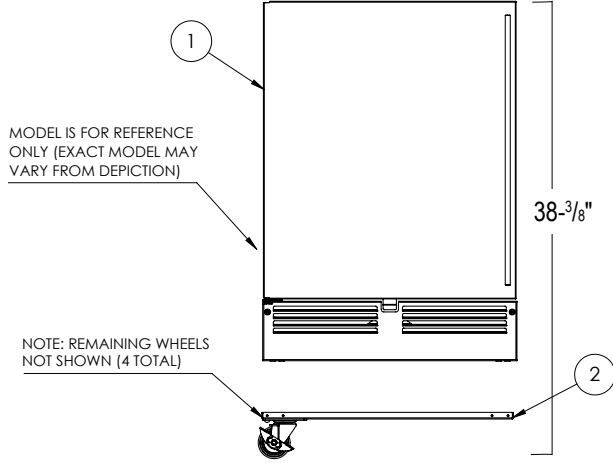

MOBILE TAP
Nitro & Coffee or Wine

HP24TS-2MNC Mobile Tap
Nitro & Coffee or Wine includes:

Side View

MOBILE TAP
Wine

HP24TS-2MWW Mobile Tap Wine includes:

	DESCRIPTION	PART NO.	QTY.
1	24" Beverage Dispenser Refrigerator	HP24TS	1 ea.
2	3-3/4" Caster Kit	66736	1 ea.
3	Two Faucet Draft Arm, 304SS	858D	1 ea.
4	Gasket, Draft Arm	57355-1	1 ea.
5	Forward Sealing Faucet	630SS	2 ea.
6	Connector, 1/4" ID	67750	2 ea.
7	Coupler, Low Boy	40030SSLD	2 ea.
8	Drip Pan	67782	1 ea.
9	2-Way Air Distributor	C18942L	1 ea.
10	Nitrogen Cylinder, Aluminum, Tank	1013578	1 ea.
11	Regulator Assy, Nitrogen, Twin Gauge	2925C	1 ea.
12	Air Hose, Red, 9/16" OD x 5/16" ID	1392R	15 ft.
13	Air Scoop	68843-1	1 ea.
14	Air Snorkel	57738	3 ft.
15	Bushing, Snap, 1.00" ID, Nylon, Black	54407	1 ea.
16	Clamp, Stepless Ear	C33053	10 ea.
17	Clamp, Stainless Steel Worm Drive	3079	10 ea.
18	Wrench	40106-1	1 ea.
19	Screw, Self Drilling, #10 x 3/4"	57740A	10 ea.
20	Cable Tie, 5 1/2"	C27099	1 ea.

MOBILE TAP
Wine

HP24TS-2MWW Mobile Tap Wine includes:

Side View

MOBILE TAP
Beer

HP24TS-2MBB Mobile Tap Beer includes:

	DESCRIPTION	PART NO.	QTY.
1	24" Beverage Dispenser Refrigerator	HP24TS	1 ea.
2	3-3/4" Caster Kit	66736	1 ea.
3	Two Faucet Draft Arm, 304SS	858D	1 ea.
4	Gasket, Draft Arm	57355-1	1 ea.
5	Forward Sealing Faucet	6305S	2 ea.
6	Connector, Black, 3/16" x 5'	532	2 ea.
7	Coupler, Low Boy	40030SSLD	2 ea.
8	Drip Pan	66782	1 ea.
9	2-Way Air Distributor	C18942L	1 ea.
10	CO2 Cylinder, 5lb	57806A	1 ea.
11	CO2 Regulator, Primary, Twin Gauge	2928F	1 ea.
12	Air Hose, Red, 9/16" OD x 5/16" ID	1392R	15 ft.
13	Air Scoop	68843-1	1 ea.
14	Air Snorkel	57738	3 ft.
15	Bushing, Snap, 1.00" ID, Nylon, Black	54407	1 ea.
16	Clamp, Stepless Ear	C33053	10 ea.
17	Clamp, Stainless Steel Worm Drive	3079	10 ea.
18	Wrench	40106-1	1 ea.
19	Screw, Self Drilling, #10 x 3/4"	57740A	10 ea.
20	Cable Tie, 5 1/2"	C27099	1 ea.