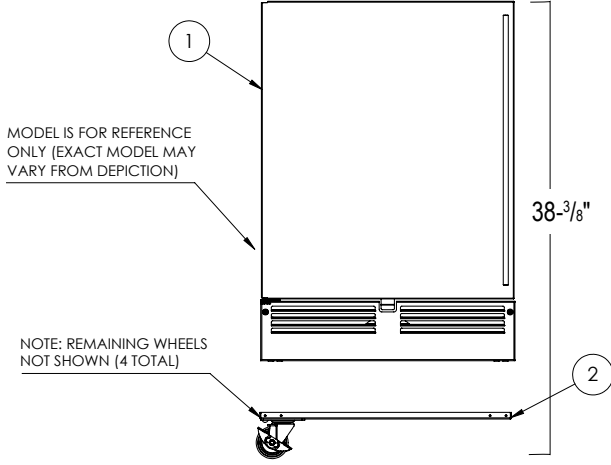

MOBILE TAP
Wine

HP24TS-2MWW Mobile Tap Wine includes:

Side View

MOBILE TAP
Beer

HP24TS-2MBB Mobile Tap Beer includes:

	DESCRIPTION	PART NO.	QTY.
1	24" Beverage Dispenser Refrigerator	HP24TS	1 ea.
2	3-3/4" Caster Kit	66736	1 ea.
3	Two Faucet Draft Arm, 304SS	858D	1 ea.
4	Gasket, Draft Arm	57355-1	1 ea.
5	Forward Sealing Faucet	6305S	2 ea.
6	Connector, Black, 3/16" x 5'	532	2 ea.
7	Coupler, Low Boy	40030SSLD	2 ea.
8	Drip Pan	66782	1 ea.
9	2-Way Air Distributor	C18942L	1 ea.
10	CO2 Cylinder, 5lb	57806A	1 ea.
11	CO2 Regulator, Primary, Twin Gauge	2928F	1 ea.
12	Air Hose, Red, 9/16" OD x 5/16" ID	1392R	15 ft.
13	Air Scoop	68843-1	1 ea.
14	Air Snorkel	57738	3 ft.
15	Bushing, Snap, 1.00" ID, Nylon, Black	54407	1 ea.
16	Clamp, Stepless Ear	C33053	10 ea.
17	Clamp, Stainless Steel Worm Drive	3079	10 ea.
18	Wrench	40106-1	1 ea.
19	Screw, Self Drilling, #10 x 3/4"	57740A	10 ea.
20	Cable Tie, 5 1/2"	C27099	1 ea.

MOBILE TAP
Beer

HP24TS-2MBB Mobile Tap Beer includes:

Side View

MOBILE TAP
Beer & Wine

HP24TS-2MBW Mobile Tap Beer & Wine includes:

	DESCRIPTION	PART NO.	QTY.
1	24" Beverage Dispenser Refrigerator	HP24TS	1 ea.
2	3-3/4" Caster Kit	66736	1 ea.
3	Two Faucet Draft Arm, 304SS	858D	1 ea.
4	Gasket, Draft Arm	57355-1	1 ea.
5	Forward Sealing Faucet	63055	2 ea.
6	Connector, Black, 3/16" x 5'	532	1 ea.
7	Connector, 1/4" ID	67750	1 ea.
8	Coupler, Low Boy	40030SSLD	2 ea.
9	Drip Pan	67782	1 ea.
10	Nitrogen Cylinder, Aluminum, Tank	1013578	1 ea.
11	Regulator Assy, Nitrogen, Twin Gauge	2925C	1 ea.
12	CO2 Cylinder, 5lb	57806A	1 ea.
13	CO2 Regulator, Primary, Twin Gauge	2928F	1 ea.
14	Air Hose, Red, 9/16" OD x 5/16" ID	1392R	15 ft.
15	Air Scoop	68843-1	1 ea.
16	Air Snorkel	57738	3 ft.
17	Bushing, Snap, 1.00" ID, Nylon, Black	54407	1 ea.
18	Clamp, Stepless Ear	C33053	10 ea.
19	Clamp, Stainless Steel Worm Drive	3079	10 ea.
20	Wrench	40106-1	1 ea.
21	Screw, Self Drilling, #10 x 3/4"	57740A	10 ea.
22	Cable Tie, 5 1/2"	C27099	1 ea.