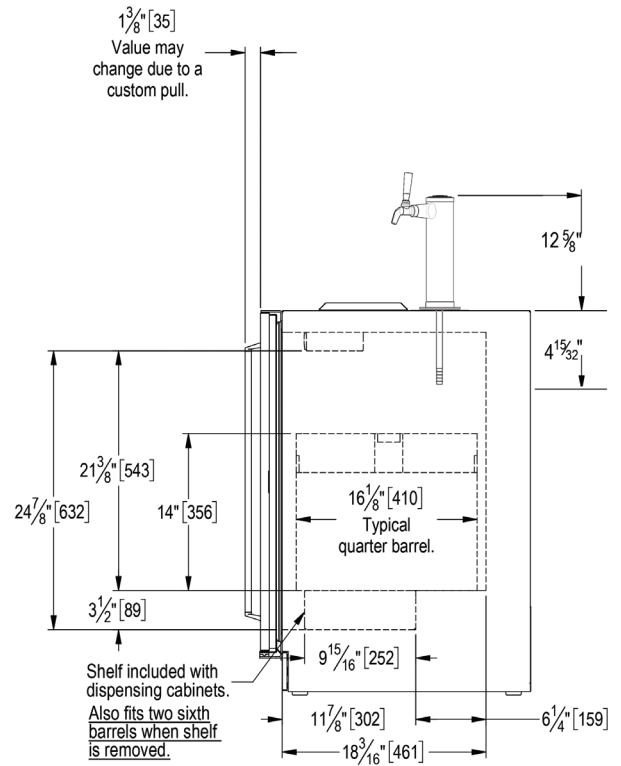

MOBILE TAP
Wine

HP24TS-2MWW Mobile Tap Wine includes:

Side View

MOBILE TAP
Beer

HP24TS-2MBB Mobile Tap Beer includes:

	DESCRIPTION	PART NO.	QTY.
1	24" Beverage Dispenser Refrigerator	HP24TS	1 ea.
2	3-3/4" Caster Kit	66736	1 ea.
3	Two Faucet Draft Arm, 304SS	858D	1 ea.
4	Gasket, Draft Arm	57355-1	1 ea.
5	Forward Sealing Faucet	6305S	2 ea.
6	Connector, Black, 3/16" x 5'	532	2 ea.
7	Coupler, Low Boy	40030SSLD	2 ea.
8	Drip Pan	66782	1 ea.
9	2-Way Air Distributor	C18942L	1 ea.
10	CO2 Cylinder, 5lb	57806A	1 ea.
11	CO2 Regulator, Primary, Twin Gauge	2928F	1 ea.
12	Air Hose, Red, 9/16" OD x 5/16" ID	1392R	15 ft.
13	Air Scoop	68843-1	1 ea.
14	Air Snorkel	57738	3 ft.
15	Bushing, Snap, 1.00" ID, Nylon, Black	54407	1 ea.
16	Clamp, Stepless Ear	C33053	10 ea.
17	Clamp, Stainless Steel Worm Drive	3079	10 ea.
18	Wrench	40106-1	1 ea.
19	Screw, Self Drilling, #10 x 3/4"	57740A	10 ea.
20	Cable Tie, 5 1/2"	C27099	1 ea.

MOBILE TAP
Beer

HP24TS-2MBB Mobile Tap Beer includes:

Side View

MOBILE TAP
Beer & Wine

HP24TS-2MBW Mobile Tap Beer & Wine includes:

	DESCRIPTION	PART NO.	QTY.
1	24" Beverage Dispenser Refrigerator	HP24TS	1 ea.
2	3-3/4" Caster Kit	66736	1 ea.
3	Two Faucet Draft Arm, 304SS	858D	1 ea.
4	Gasket, Draft Arm	57355-1	1 ea.
5	Forward Sealing Faucet	63055	2 ea.
6	Connector, Black, 3/16" x 5'	532	1 ea.
7	Connector, 1/4" ID	67750	1 ea.
8	Coupler, Low Boy	40030SSLD	2 ea.
9	Drip Pan	67782	1 ea.
10	Nitrogen Cylinder, Aluminum, Tank	1013578	1 ea.
11	Regulator Assy, Nitrogen, Twin Gauge	2925C	1 ea.
12	CO2 Cylinder, 5lb	57806A	1 ea.
13	CO2 Regulator, Primary, Twin Gauge	2928F	1 ea.
14	Air Hose, Red, 9/16" OD x 5/16" ID	1392R	15 ft.
15	Air Scoop	68843-1	1 ea.
16	Air Snorkel	57738	3 ft.
17	Bushing, Snap, 1.00" ID, Nylon, Black	54407	1 ea.
18	Clamp, Stepless Ear	C33053	10 ea.
19	Clamp, Stainless Steel Worm Drive	3079	10 ea.
20	Wrench	40106-1	1 ea.
21	Screw, Self Drilling, #10 x 3/4"	57740A	10 ea.
22	Cable Tie, 5 1/2"	C27099	1 ea.