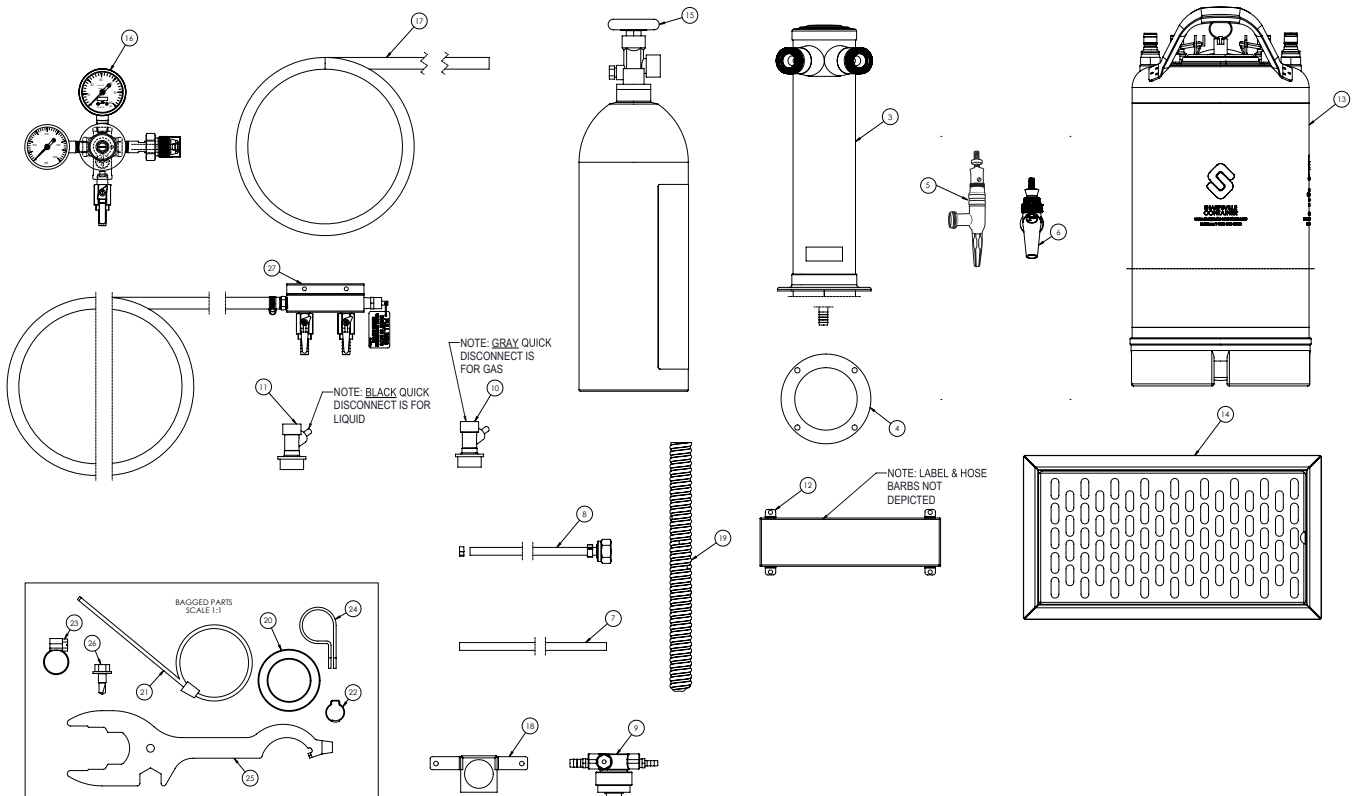

MOBILE TAP
Nitro & Coffee or Wine

HP24TS-2MNC Mobile Tap
Nitro & Coffee or Wine includes:

Side View

MOBILE TAP
Wine

HP24TS-2MWW Mobile Tap Wine includes:

	DESCRIPTION	PART NO.	QTY.
1	24" Beverage Dispenser Refrigerator	HP24TS	1 ea.
2	3-3/4" Caster Kit	66736	1 ea.
3	Two Faucet Draft Arm, 304SS	858D	1 ea.
4	Gasket, Draft Arm	57355-1	1 ea.
5	Forward Sealing Faucet	630SS	2 ea.
6	Connector, 1/4" ID	67750	2 ea.
7	Coupler, Low Boy	40030SSLD	2 ea.
8	Drip Pan	67782	1 ea.
9	2-Way Air Distributor	C18942L	1 ea.
10	Nitrogen Cylinder, Aluminum, Tank	1013578	1 ea.
11	Regulator Assy, Nitrogen, Twin Gauge	2925C	1 ea.
12	Air Hose, Red, 9/16" OD x 5/16" ID	1392R	15 ft.
13	Air Scoop	68843-1	1 ea.
14	Air Snorkel	57738	3 ft.
15	Bushing, Snap, 1.00" ID, Nylon, Black	54407	1 ea.
16	Clamp, Stepless Ear	C33053	10 ea.
17	Clamp, Stainless Steel Worm Drive	3079	10 ea.
18	Wrench	40106-1	1 ea.
19	Screw, Self Drilling, #10 x 3/4"	57740A	10 ea.
20	Cable Tie, 5 1/2"	C27099	1 ea.