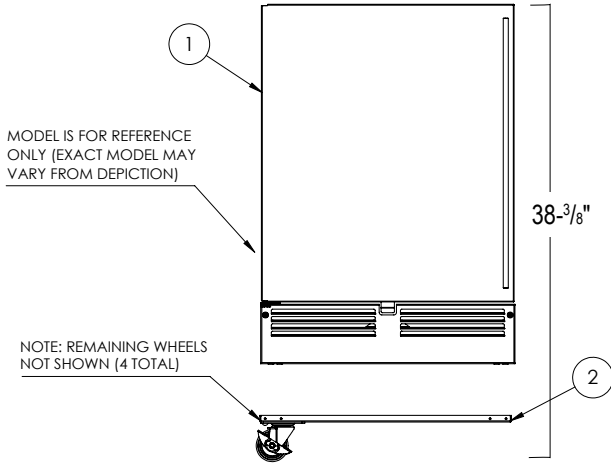

MOBILE TAP
Nitro & Coffee or Wine

HP24TS-2MNC Mobile Tap
Nitro & Coffee or Wine includes:

Side View

MOBILE TAP
Wine

HP24TS-2MWW Mobile Tap Wine includes:

	DESCRIPTION	PART NO.	QTY.
1	24" Beverage Dispenser Refrigerator	HP24TS	1 ea.
2	3-3/4" Caster Kit	66736	1 ea.
3	Two Faucet Draft Arm, 304SS	858D	1 ea.
4	Gasket, Draft Arm	57355-1	1 ea.
5	Forward Sealing Faucet	630SS	2 ea.
6	Connector, 1/4" ID	67750	2 ea.
7	Coupler, Low Boy	40030SSLD	2 ea.
8	Drip Pan	67782	1 ea.
9	2-Way Air Distributor	C18942L	1 ea.
10	Nitrogen Cylinder, Aluminum, Tank	1013578	1 ea.
11	Regulator Assy, Nitrogen, Twin Gauge	2925C	1 ea.
12	Air Hose, Red, 9/16" OD x 5/16" ID	1392R	15 ft.
13	Air Scoop	68843-1	1 ea.
14	Air Snorkel	57738	3 ft.
15	Bushing, Snap, 1.00" ID, Nylon, Black	54407	1 ea.
16	Clamp, Stepless Ear	C33053	10 ea.
17	Clamp, Stainless Steel Worm Drive	3079	10 ea.
18	Wrench	40106-1	1 ea.
19	Screw, Self Drilling, #10 x 3/4"	57740A	10 ea.
20	Cable Tie, 5 1/2"	C27099	1 ea.