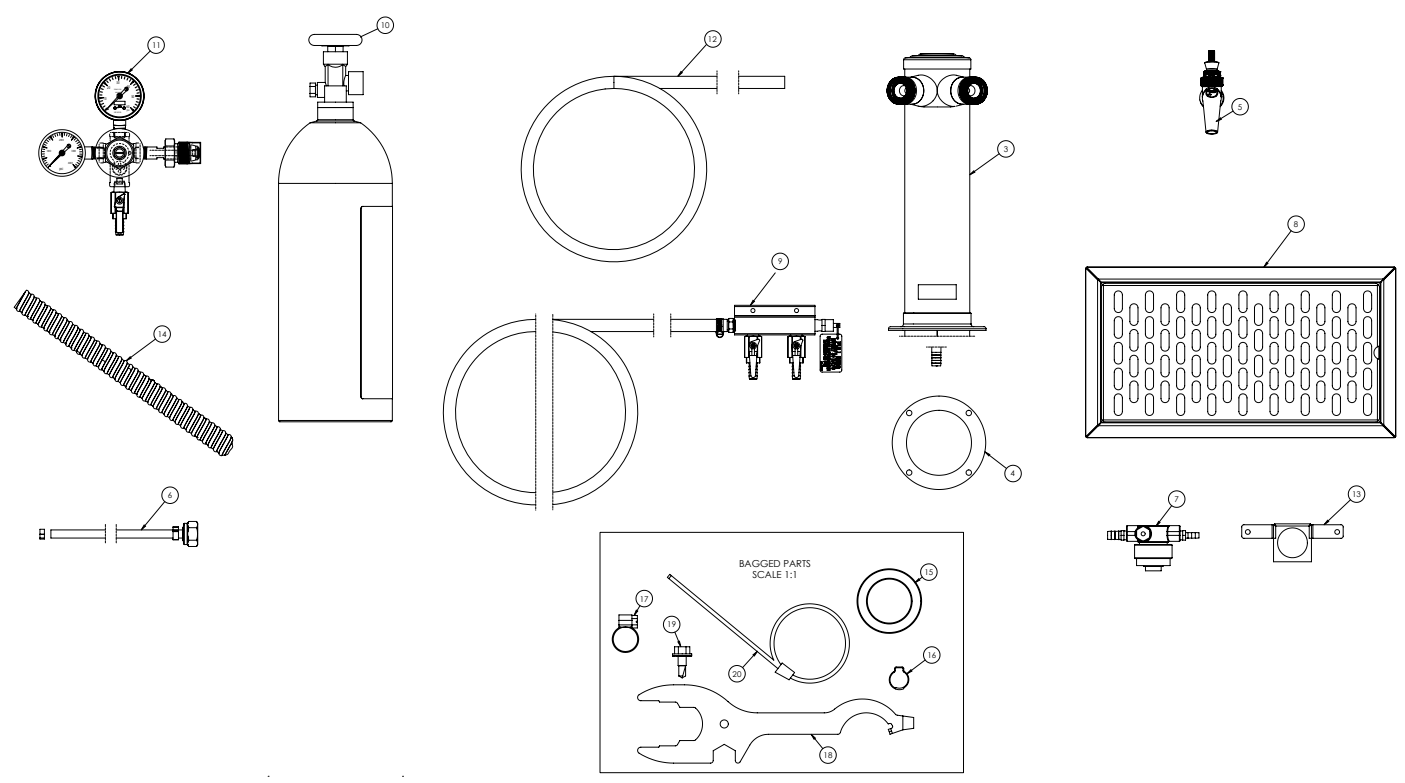

MOBILE TAP
Nitro & Coffee or Wine

HP24TS-2MNC Mobile Tap
Nitro & Coffee or Wine includes:

Side View

MOBILE TAP
Wine

HP24TS-2MWW Mobile Tap Wine includes:

	DESCRIPTION	PART NO.	QTY.
1	24" Beverage Dispenser Refrigerator	HP24TS	1 ea.
2	3-3/4" Caster Kit	66736	1 ea.
3	Two Faucet Draft Arm, 304SS	858D	1 ea.
4	Gasket, Draft Arm	57355-1	1 ea.
5	Forward Sealing Faucet	630SS	2 ea.
6	Connector, 1/4" ID	67750	2 ea.
7	Coupler, Low Boy	40030SSLD	2 ea.
8	Drip Pan	67782	1 ea.
9	2-Way Air Distributor	C18942L	1 ea.
10	Nitrogen Cylinder, Aluminum, Tank	1013578	1 ea.
11	Regulator Assy, Nitrogen, Twin Gauge	2925C	1 ea.
12	Air Hose, Red, 9/16" OD x 5/16" ID	1392R	15 ft.
13	Air Scoop	68843-1	1 ea.
14	Air Snorkel	57738	3 ft.
15	Bushing, Snap, 1.00" ID, Nylon, Black	54407	1 ea.
16	Clamp, Stepless Ear	C33053	10 ea.
17	Clamp, Stainless Steel Worm Drive	3079	10 ea.
18	Wrench	40106-1	1 ea.
19	Screw, Self Drilling, #10 x 3/4"	57740A	10 ea.
20	Cable Tie, 5 1/2"	C27099	1 ea.

MOBILE TAP
Wine

HP24TS-2MWW Mobile Tap Wine includes:

Side View

MOBILE TAP
Beer

HP24TS-2MBB Mobile Tap Beer includes:

	DESCRIPTION	PART NO.	QTY.
1	24" Beverage Dispenser Refrigerator	HP24TS	1 ea.
2	3-3/4" Caster Kit	66736	1 ea.
3	Two Faucet Draft Arm, 304SS	858D	1 ea.
4	Gasket, Draft Arm	57355-1	1 ea.
5	Forward Sealing Faucet	6305S	2 ea.
6	Connector, Black, 3/16" x 5'	532	2 ea.
7	Coupler, Low Boy	40030SSLD	2 ea.
8	Drip Pan	66782	1 ea.
9	2-Way Air Distributor	C18942L	1 ea.
10	CO2 Cylinder, 5lb	57806A	1 ea.
11	CO2 Regulator, Primary, Twin Gauge	2928F	1 ea.
12	Air Hose, Red, 9/16" OD x 5/16" ID	1392R	15 ft.
13	Air Scoop	68843-1	1 ea.
14	Air Snorkel	57738	3 ft.
15	Bushing, Snap, 1.00" ID, Nylon, Black	54407	1 ea.
16	Clamp, Stepless Ear	C33053	10 ea.
17	Clamp, Stainless Steel Worm Drive	3079	10 ea.
18	Wrench	40106-1	1 ea.
19	Screw, Self Drilling, #10 x 3/4"	57740A	10 ea.
20	Cable Tie, 5 1/2"	C27099	1 ea.