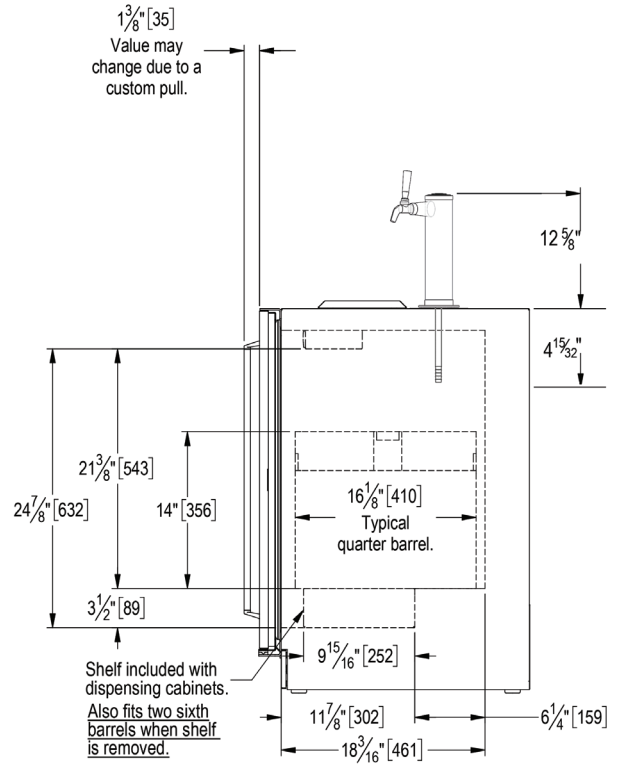

MOBILE TAP
Nitro & Coffee or Wine

HP24TS-2MNC Mobile Tap
Nitro & Coffee or Wine includes:

Side View

MOBILE TAP
Wine

HP24TS-2MWW Mobile Tap Wine includes:

	DESCRIPTION	PART NO.	QTY.
1	24" Beverage Dispenser Refrigerator	HP24TS	1 ea.
2	3-3/4" Caster Kit	66736	1 ea.
3	Two Faucet Draft Arm, 304SS	858D	1 ea.
4	Gasket, Draft Arm	57355-1	1 ea.
5	Forward Sealing Faucet	630SS	2 ea.
6	Connector, 1/4" ID	67750	2 ea.
7	Coupler, Low Boy	40030SSLD	2 ea.
8	Drip Pan	67782	1 ea.
9	2-Way Air Distributor	C18942L	1 ea.
10	Nitrogen Cylinder, Aluminum, Tank	1013578	1 ea.
11	Regulator Assy, Nitrogen, Twin Gauge	2925C	1 ea.
12	Air Hose, Red, 9/16" OD x 5/16" ID	1392R	15 ft.
13	Air Scoop	68843-1	1 ea.
14	Air Snorkel	57738	3 ft.
15	Bushing, Snap, 1.00" ID, Nylon, Black	54407	1 ea.
16	Clamp, Stepless Ear	C33053	10 ea.
17	Clamp, Stainless Steel Worm Drive	3079	10 ea.
18	Wrench	40106-1	1 ea.
19	Screw, Self Drilling, #10 x 3/4"	57740A	10 ea.
20	Cable Tie, 5 1/2"	C27099	1 ea.