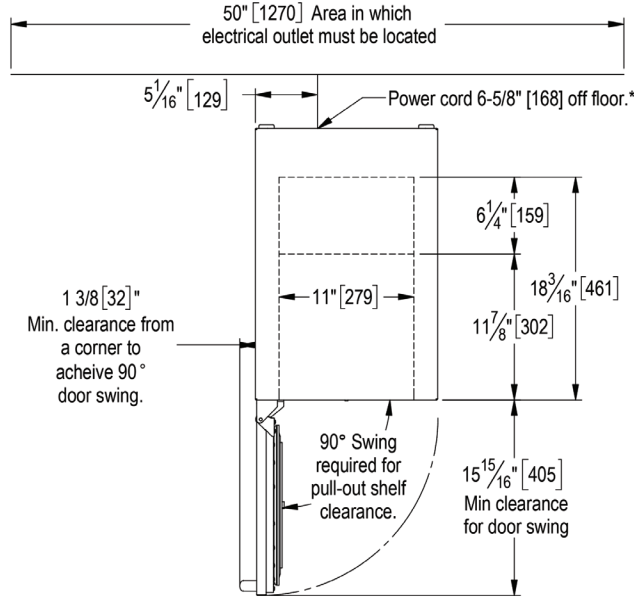

15" SIGNATURE SERIES
Wine Reserve

* - Leg leveler can add 3/4" [19] to these dimensions when fully extended.