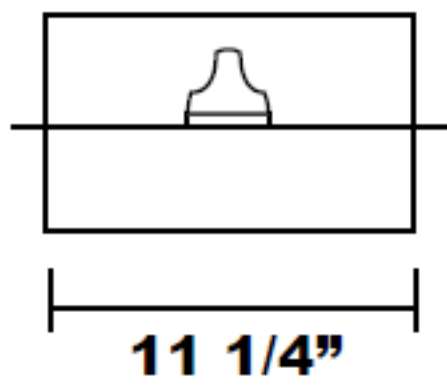

Single Side Burner

Top View

Front View

Side View

**CUTOUT DIMENSIONS:
17 1/2" x 11 1/4"**