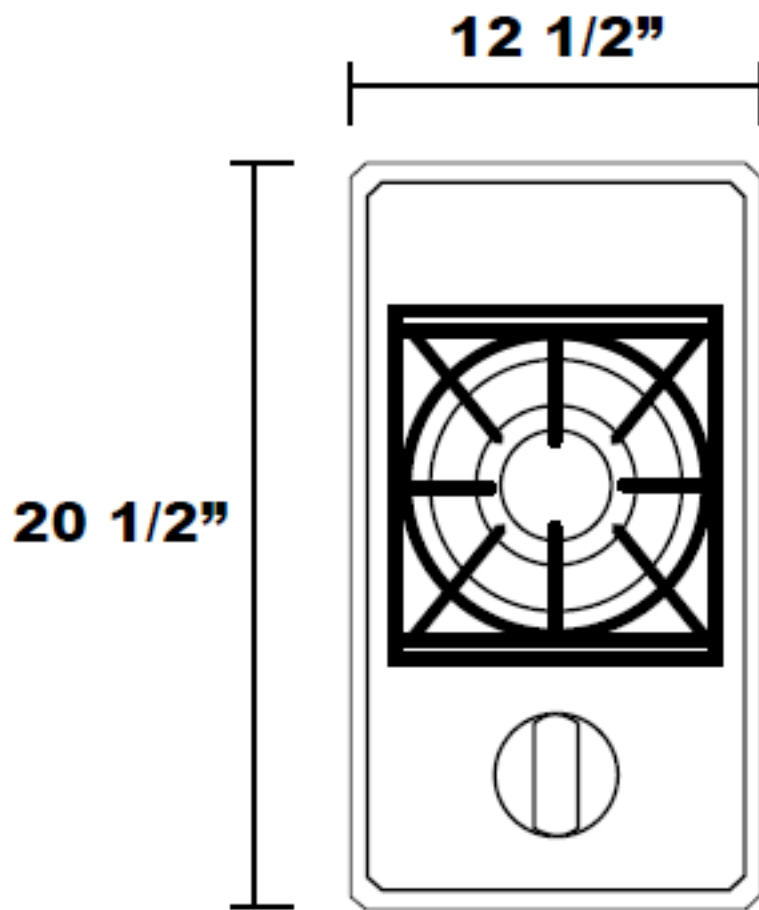

Single Side Burner

Top View

Front View

Side View

**CUTOUT DIMENSIONS:
17 1/2" x 11 1/4"**