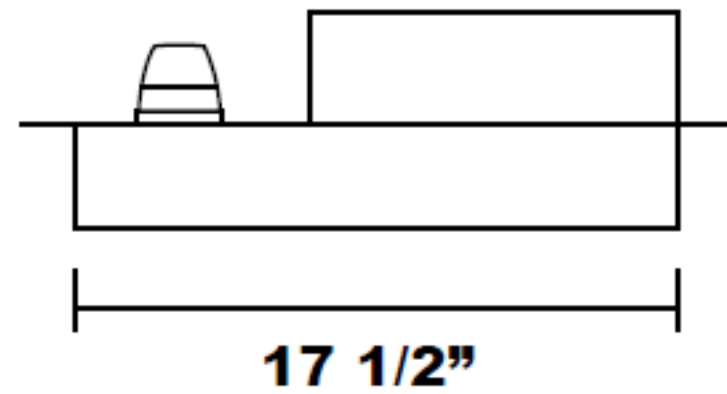

Single Side Burner

Top View

Front View

Side View

**CUTOUT DIMENSIONS:
17 1/2" x 11 1/4"**