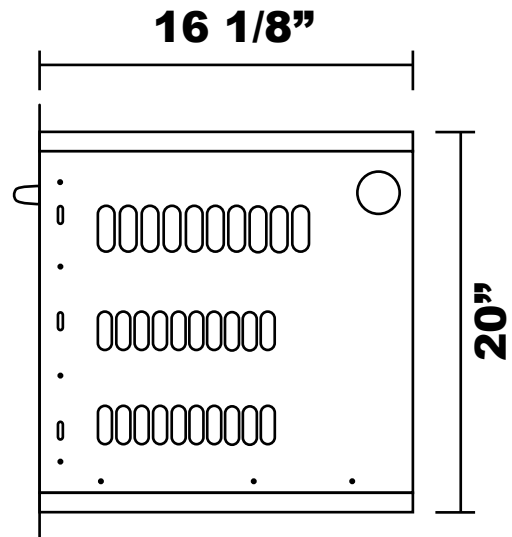

Multi-functional Drawer

Top View

Front View

Side View

**Cutout Dimensions:
14 3/4" x 20 1/4"**