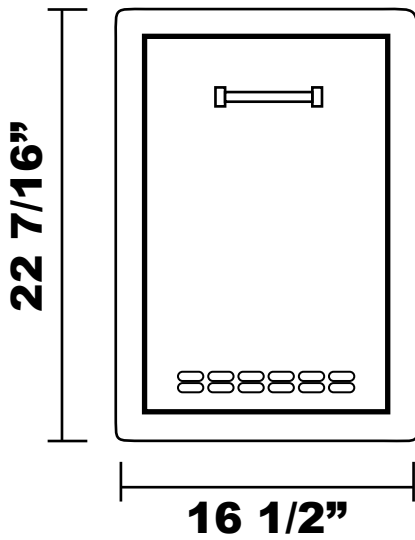

Multi-functional Drawer

Top View

Front View

Side View

**Cutout Dimensions:
14 3/4" x 20 1/4"**