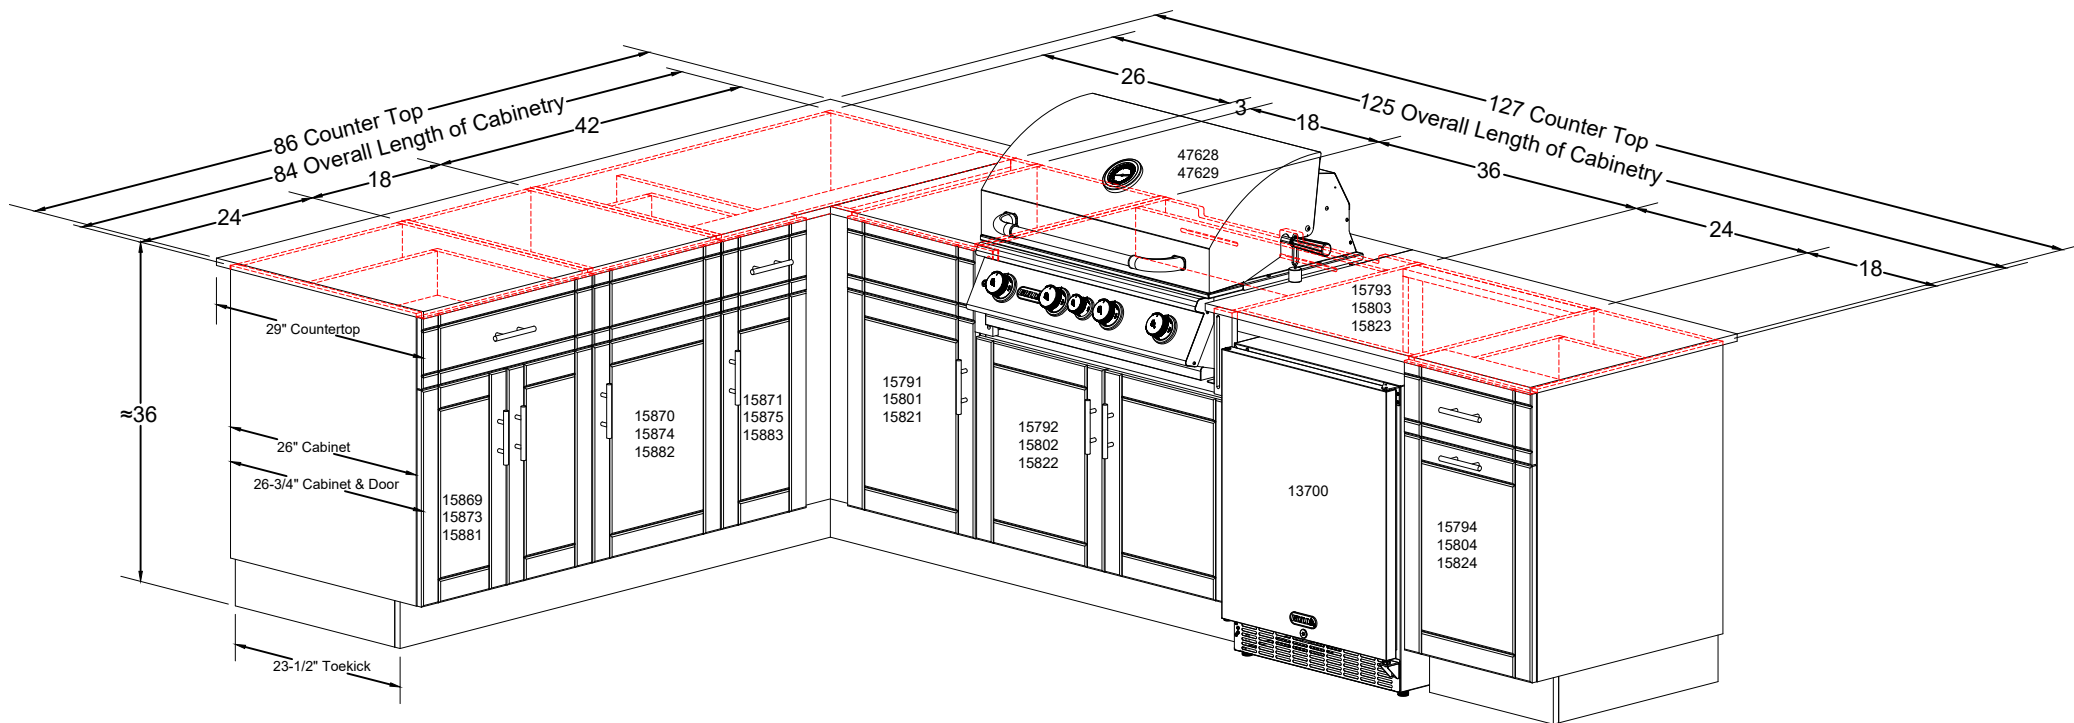

DuraBULL™

Left Return Savannah Kitchen

DuraBull 8ft. x 7ft. Left Return Savannah Kitchen
SKU # 15916 (Dune Base w/ Coffee Brown Granite)
SKU# 15917 (Symphony Blue Base w/ Galaxy White Granite)
SKU # 15918 (Charcoal Base w/ Midnight Black Granite)