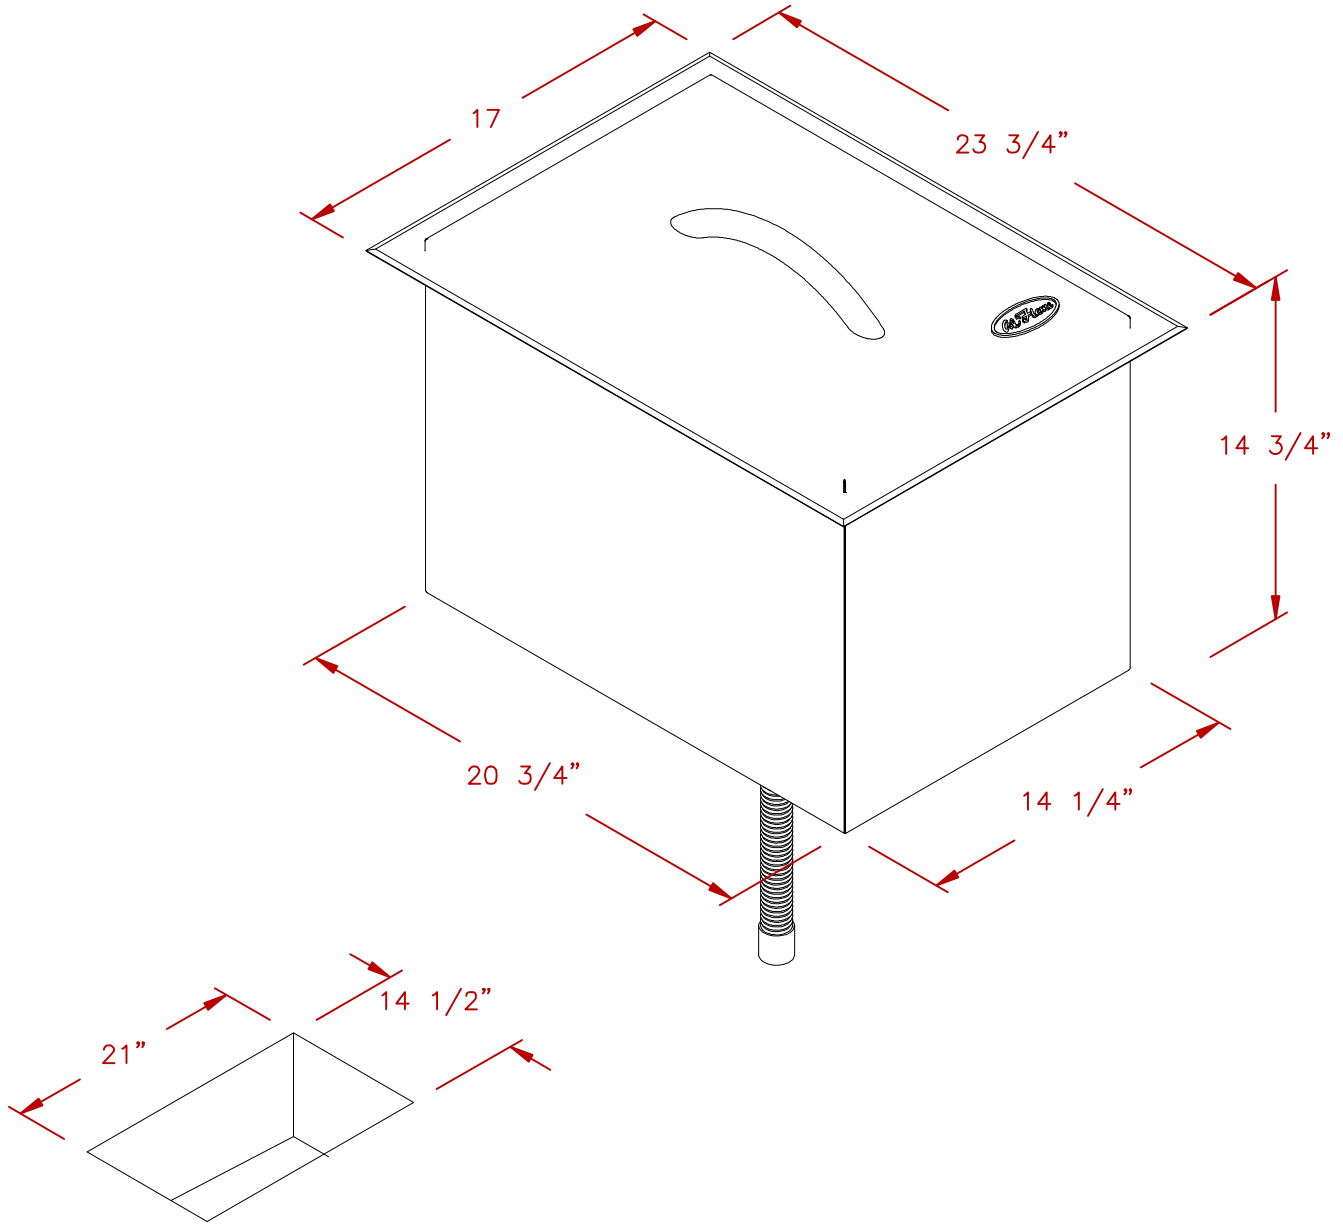

LINE	BBQ LINE
MODEL	DROP IN ICE BUCKET
NUM	

CUT OUT DIMENSIONS

	TITLE 2018 BARBECUE LINE ACCESSORIES-DROP IN- DROP IN ICE BUCKET	
	SCALE:	DWG NO. BBQ11864
REVISED	REV. DESCR.	DATE 12/01/17

NOTE:
DUE TO OUR CONTINUOUS IMPROVEMENT PROGRAM, ALL MODELS
AND SPECIFICATIONS ARE SUBJECT TO CHANGE WITHOUT NOTICE.