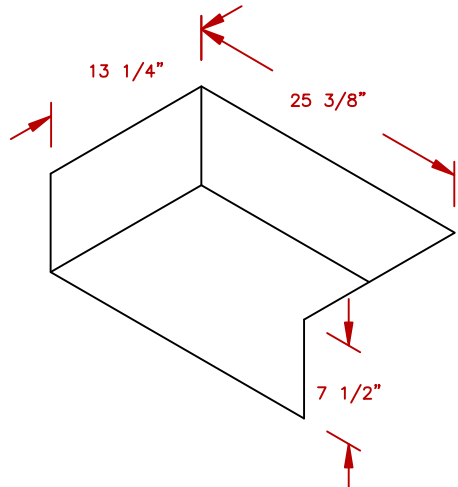

LINE	BBQ LINE
MODEL	DLX DOUBLE SIDE BY SIDE BRN.
NUM	

CUT OUT DIMENSIONS

NOTE:
DUE TO OUR CONTINUOUS IMPROVEMENT PROGRAM, ALL MODELS
AND SPECIFICATIONS ARE SUBJECT TO CHANGE WITHOUT NOTICE.

	TITLE 2018 BARBECUE LINE SIDE BURNERS DLX DOUBLE SIDE BY SIDE BRN.	
	SCALE:	DWG NO. BBQ13954P
REVISED	REV. DESCR.	DATE 12/01/17