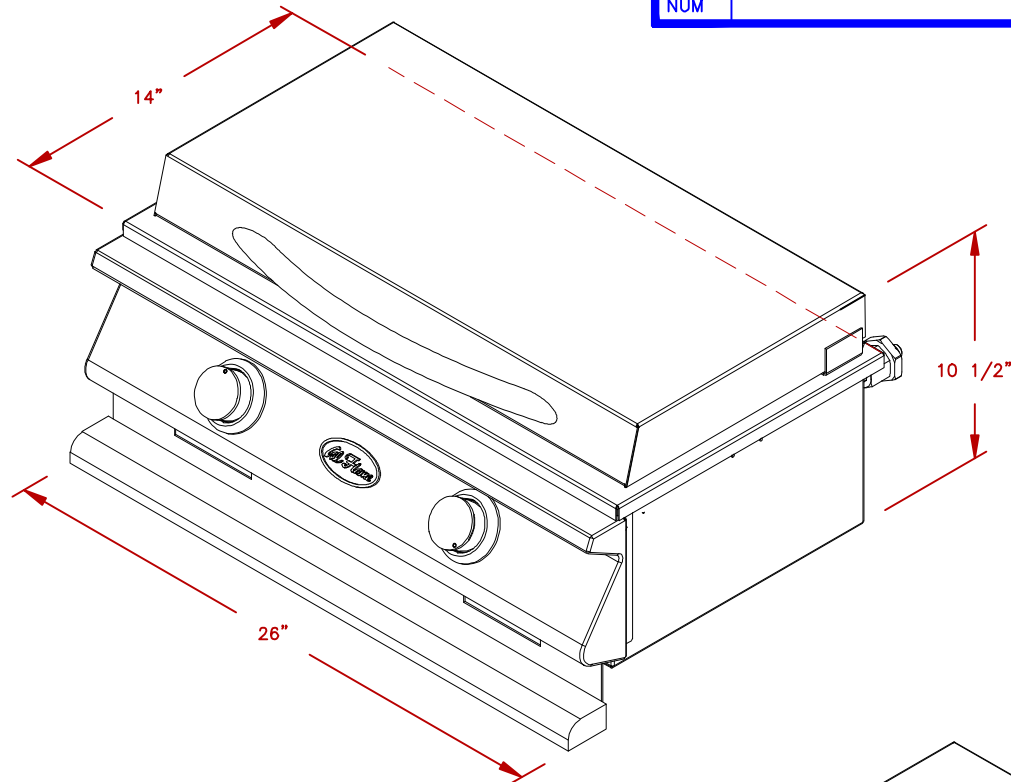

LINE	BBQ LINE
MODEL	DLX DOUBLE SIDE BY SIDE BRN.
NUM	

CUT OUT DIMENSIONS

NOTE:
DUE TO OUR CONTINUOUS IMPROVEMENT PROGRAM, ALL MODELS
AND SPECIFICATIONS ARE SUBJECT TO CHANGE WITHOUT NOTICE.

	TITLE 2018 BARBECUE LINE SIDE BURNERS DLX DOUBLE SIDE BY SIDE BRN.	
	SCALE:	DWG NO. BBQ13954P
REVISED	REV. DESCR.	DATE 12/01/17