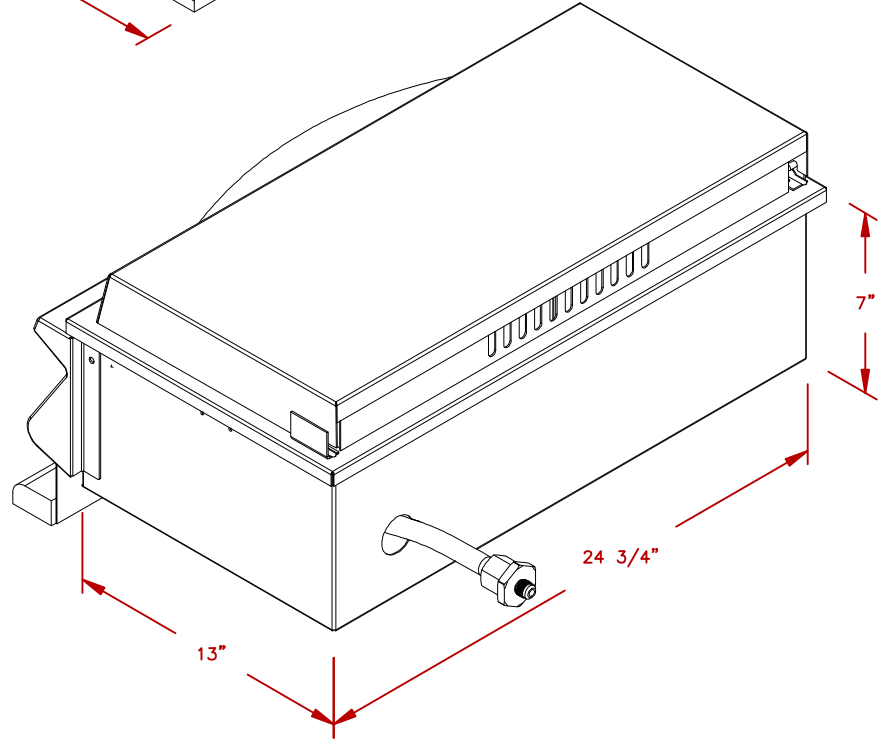

LINE	BBQ LINE
MODEL	DLX DOUBLE SIDE BY SIDE BRN.
NUM	

CUT OUT DIMENSIONS

NOTE:
DUE TO OUR CONTINUOUS IMPROVEMENT PROGRAM, ALL MODELS
AND SPECIFICATIONS ARE SUBJECT TO CHANGE WITHOUT NOTICE.

	TITLE 2018 BARBECUE LINE SIDE BURNERS DLX DOUBLE SIDE BY SIDE BRN.	
	SCALE:	DWG NO. BBQ13954P
REVISED	REV. DESCR.	DATE 12/01/17