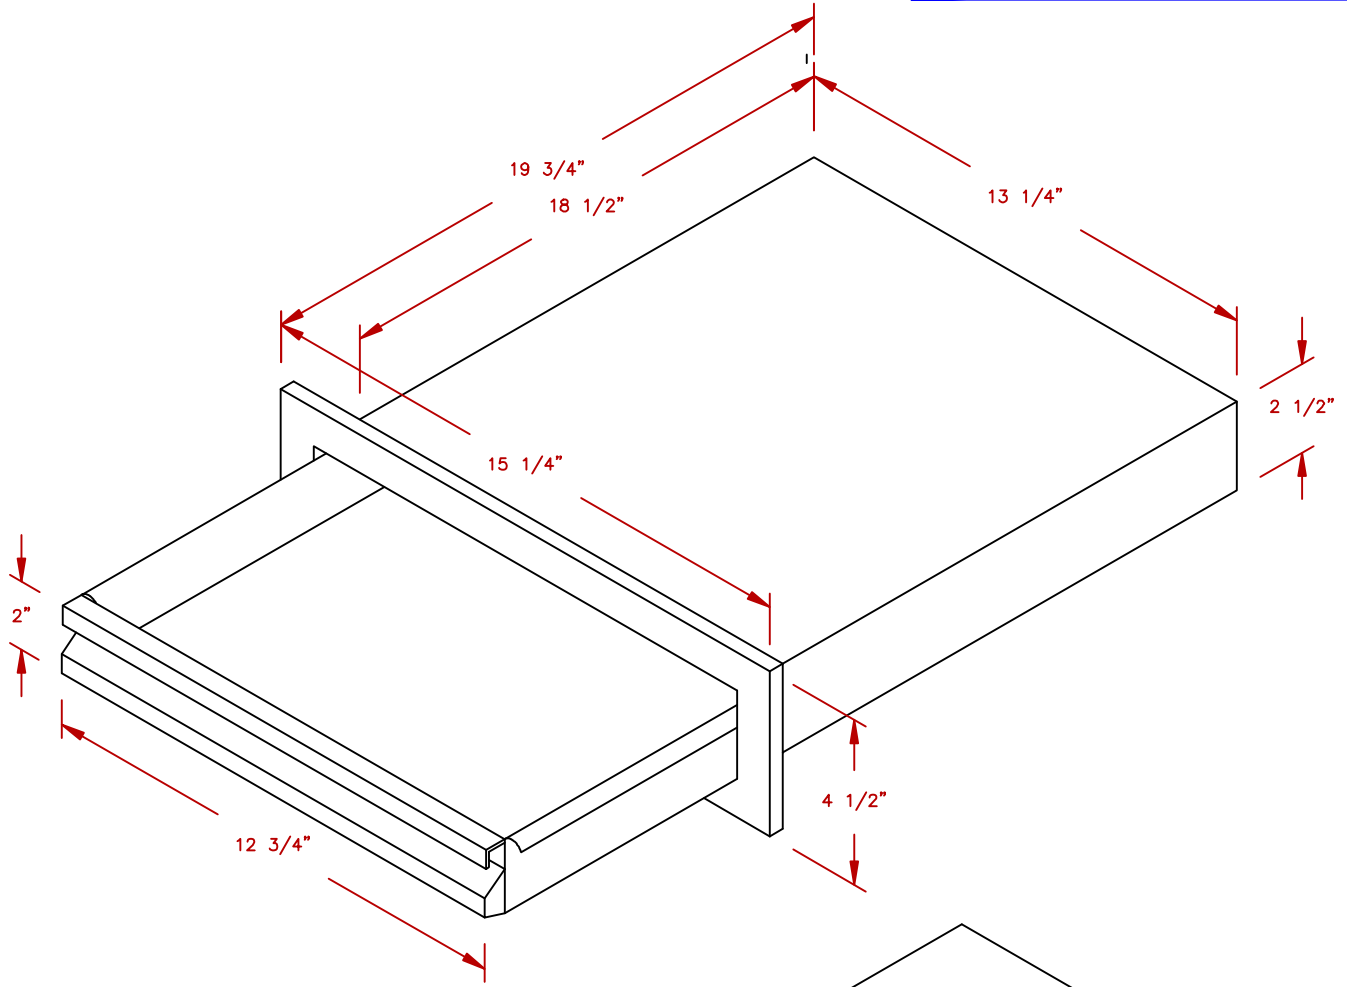

LINE	BBQ LINE
MODEL	GRIDDLE W/ STORAGE
NUM	

CUT OUT DIMENSIONS

NOTE:
DUE TO OUR CONTINUOUS IMPROVEMENT PROGRAM, ALL MODELS
AND SPECIFICATIONS ARE SUBJECT TO CHANGE WITHOUT NOTICE.

	TITLE		2018 BARBECUE LINE GRILL ACCESORIES GRIDDLE W/ STORAGE
	SCALE:	DWG NO.	DWG BY
REVISED	BBQ07862P	J.ORNELAS	DATE
	REV. DESCR.		11/30/17