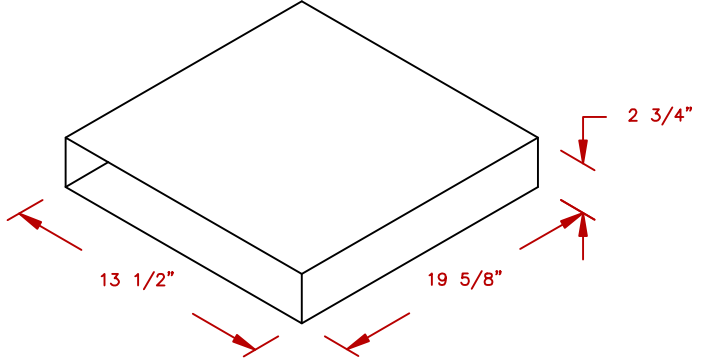

LINE	BBQ LINE
MODEL	GRIDDLE W/ STORAGE
NUM	

CUT OUT DIMENSIONS

NOTE:
DUE TO OUR CONTINUOUS IMPROVEMENT PROGRAM, ALL MODELS
AND SPECIFICATIONS ARE SUBJECT TO CHANGE WITHOUT NOTICE.

	TITLE		2018 BARBECUE LINE GRILL ACCESORIES GRIDDLE W/ STORAGE
	SCALE:	DWG NO.	DWG BY
REVISED	BBQ07862P	J.ORNELAS	DATE
	REV. DESCR.		11/30/17