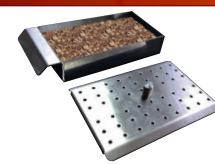

## Bistro Barbecue Kitchens (BBK)

Quality standards are at the core of every Cal Flame Outdoor Kitchen. From the inside out, the quality construction is undeniable. Each BBQ Island begins with a sturdy metal frame constructed from commercial-grade 16-Gauge Galvanized Steel. For added durability and moisture resistance, the island is dressed in a Hardibacker ceramic tile backer board. Your outdoor kitchen is then finished in the material of your choice and with premium electronic options to choose from, you can build a complete personalized entertainment center outdoors!

### BBK-830

**DIMENSIONS:** 96" W x 40" H

This beautiful Outdoor Kitchen Island has an extended side bar for your guest to enjoy and be part of the Cal Flame grilling experience. The BBK-830 standard features include the P4 grill, stainless steel temperature controlled refrigerator, side burner with removable lid, and outdoor electrical. Store grilling accessories and dry food inside the centralized 30" double access doors. The BBK-830 is made to grill with luxury, however, you can enhance your grill by adding LED lighting, umbrella hole, sound system and more... just ask!

#### Features

- Cal Flame P4 Grill
- Motorized Rotisserie
- Griddle Tray
- Smoke Tray
- Grill Cover
- Standard Side Burner LP
- Porcelain Tile of Your Choice 12" x 12"
- Ameristone Stucco Standard Finish
- 3" Bottom Trim
- Outdoor Electrical x1
- 30" Double Access Door
- Stainless Steel Refrigerator
- 16-Gauge Galvanized Steel Frame
- Hardibacker Ceramic Tile Backer Board
- Ventilation Underneath

Features include the following stainless steel equipment:

- P4 Grill with 4 Burners, LP
- Motorized Rotisserie
- Standard Side Burner
- 30" Double-Access Door
- Refrigerator

**P-Griddle Tray**  
Enjoy fried favorites like eggs or bacon with this griddle tray.