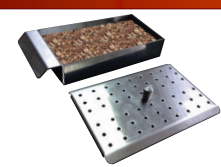

Cal Flame®

SINCE 1978

Bistro Barbecue Kitchens (BBK)

Quality standards are at the core of every Cal Flame Outdoor Kitchen. From the inside out, the quality construction is undeniable. Each BBQ Island begins with a sturdy metal frame constructed from commercial-grade 16-Gauge Galvanized Steel. For added durability and moisture resistance, the island is dressed in a Hardibacker ceramic tile backer board. Your outdoor kitchen is then finished in the material of your choice and with premium electronic options to choose from, you can build a complete personalized entertainment center outdoors!

BBK-810

DIMENSIONS: 95.5" W x 38" H

This sleek and simple design will look elegant in your outdoor living space. The counter top is spacious for accessories, main dishes, and drinks. It comes standard with a P4 Cal Flame Grill, stainless steel temperature controlled refrigerator, side burner, outdoor and electrical. Hide away the propane tank and other dry storage in the centralized 30" double access doors located under the grill. Made to grill with luxury, however, you can enhance your grill by adding LED lighting, umbrella hole, sound system and more... just ask!

Features

- Cal Flame P4 Grill
- Motorized Rotisserie
- Griddle Tray
- Smoke Tray
- Grill Cover
- Standard Side Burner LP
- Porcelain Tile of Your Choice 12" x 12"
- Ameristone Stucco Standard Finish
- 3" Bottom Trim
- Outdoor Electrical x1
- 30" Double Access Door
- Stainless Steel Refrigerator
- 16-Gauge Galvanized Steel Frame
- Hardibacker Ceramic Tile Backer Board
- Ventilation Underneath

Features include the following stainless steel equipment:

- P4 Grill with 4 Burners, LP
- Motorized Rotisserie
- Standard Side Burner
- 30" Double-Access Door
- Refrigerator

P-Griddle Tray
Enjoy fried favorites like eggs or bacon with this griddle tray.