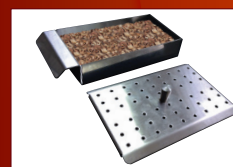

P-Smoke Tray
Infuse poultry and meats with the smoky flavor everyone loves!