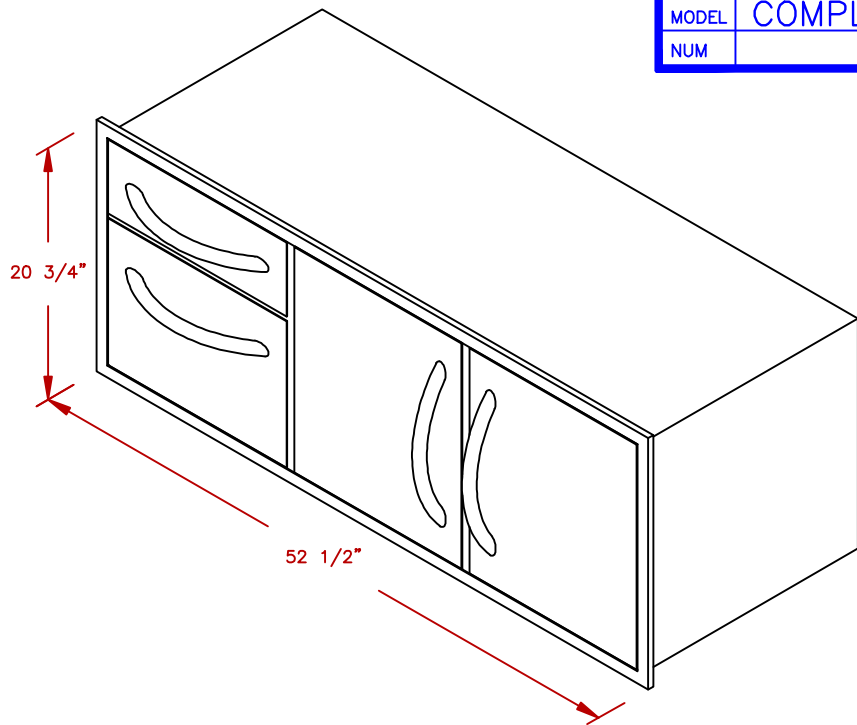

LINE	BBQ LINE
MODEL	COMPLETE UTILITY STORAGE SET
NUM	

CUT OUT DIMENSIONS

NOTE:  
DUE TO OUR CONTINUOUS IMPROVEMENT PROGRAM, ALL MODELS  
AND SPECIFICATIONS ARE SUBJECT TO CHANGE WITHOUT NOTICE.

	TITLE 2018 BARBECUE LINE DOORS & DRAWERS COMPLETE UTILITY STORAGE SET	
	SCALE:	DWG NO. BBQ07909
REVISED	REV. DESCR.	DATE 12/01/17