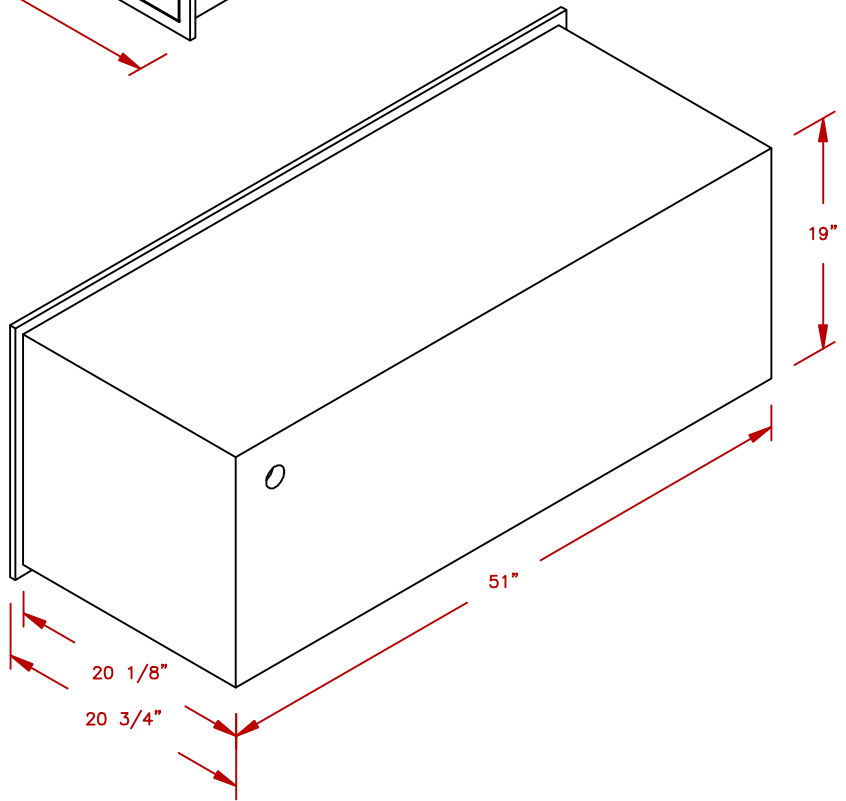

LINE	BBQ LINE
MODEL	COMPLETE UTILITY STORAGE SET
NUM	

CUT OUT DIMENSIONS

NOTE:  
DUE TO OUR CONTINUOUS IMPROVEMENT PROGRAM, ALL MODELS  
AND SPECIFICATIONS ARE SUBJECT TO CHANGE WITHOUT NOTICE.

	TITLE 2018 BARBECUE LINE DOORS & DRAWERS COMPLETE UTILITY STORAGE SET	
	SCALE:	DWG NO. BBQ07909
REVISED	REV. DESCR.	DATE 12/01/17