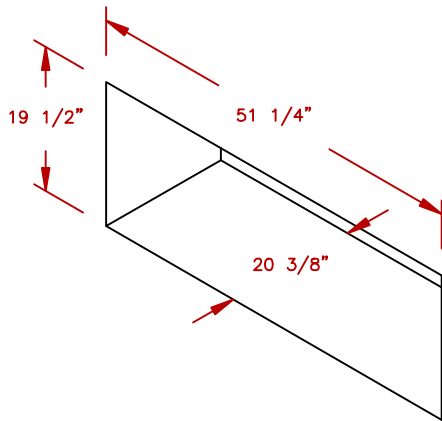

LINE	BBQ LINE
MODEL	COMPLETE UTILITY STORAGE SET
NUM	

CUT OUT DIMENSIONS

NOTE:  
DUE TO OUR CONTINUOUS IMPROVEMENT PROGRAM, ALL MODELS  
AND SPECIFICATIONS ARE SUBJECT TO CHANGE WITHOUT NOTICE.

	TITLE 2018 BARBECUE LINE DOORS & DRAWERS COMPLETE UTILITY STORAGE SET	
	SCALE:	DWG NO. BBQ07909
REVISED	REV. DESCR.	DATE 12/01/17