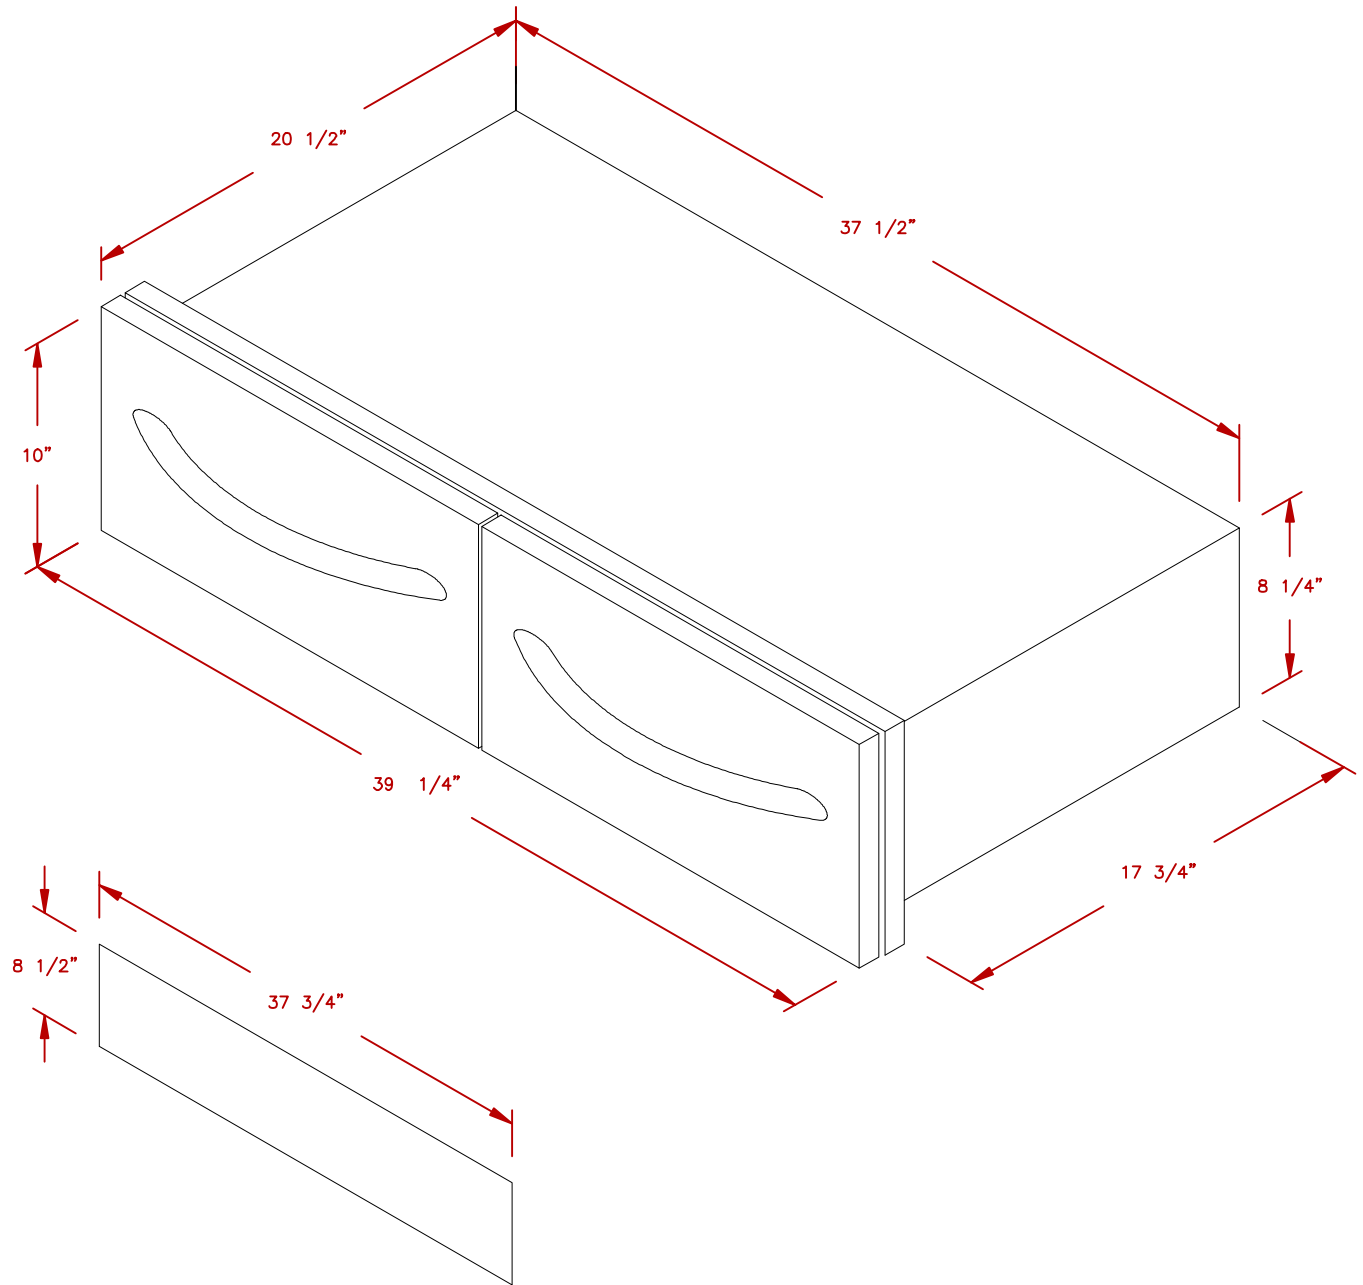

LINE	BBQ LINE
MODEL	2 DRAWER HORIZONTAL
NUM	

CUT OUT DIMENSIONS

TITLE 2018 BARBECUE LINE
DOORS & DRAWERS
2 DRAWER HORIZONTAL

SCALE:

DWG NO. BBQ08867P

DWG BY J.ORNELAS

REVISED

REV. DESCR.