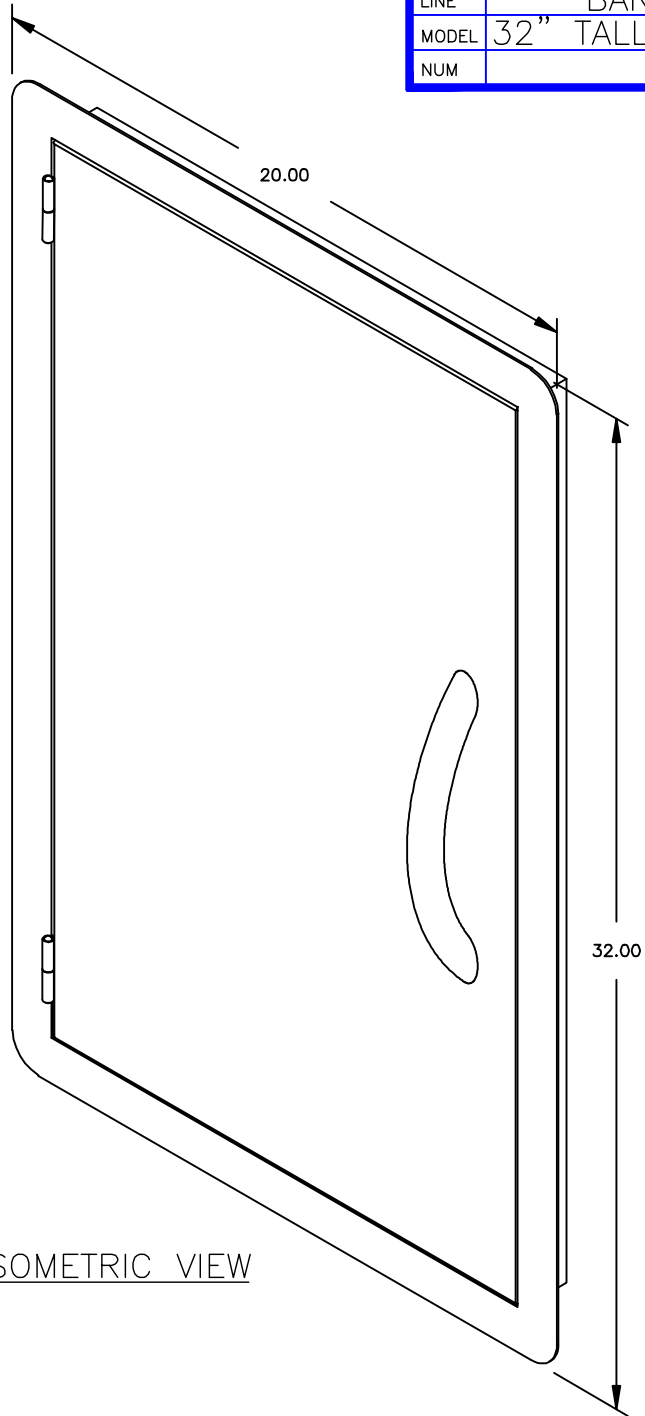

LINE	BARBECUE LINE
MODEL	32" TALL SINGLE DOOR
NUM	

ISOMETRIC VIEW

DOOR CUT OUT

SCALE:

TITLE	
2018 BARBECUE LINE BARBECUE HARDWARE 32" TALL SINGLE DOOR	
DWG NO.	DWG BY
BBQ15832-32	J.ORNELAS
DATE	REVISED
12/01/17	