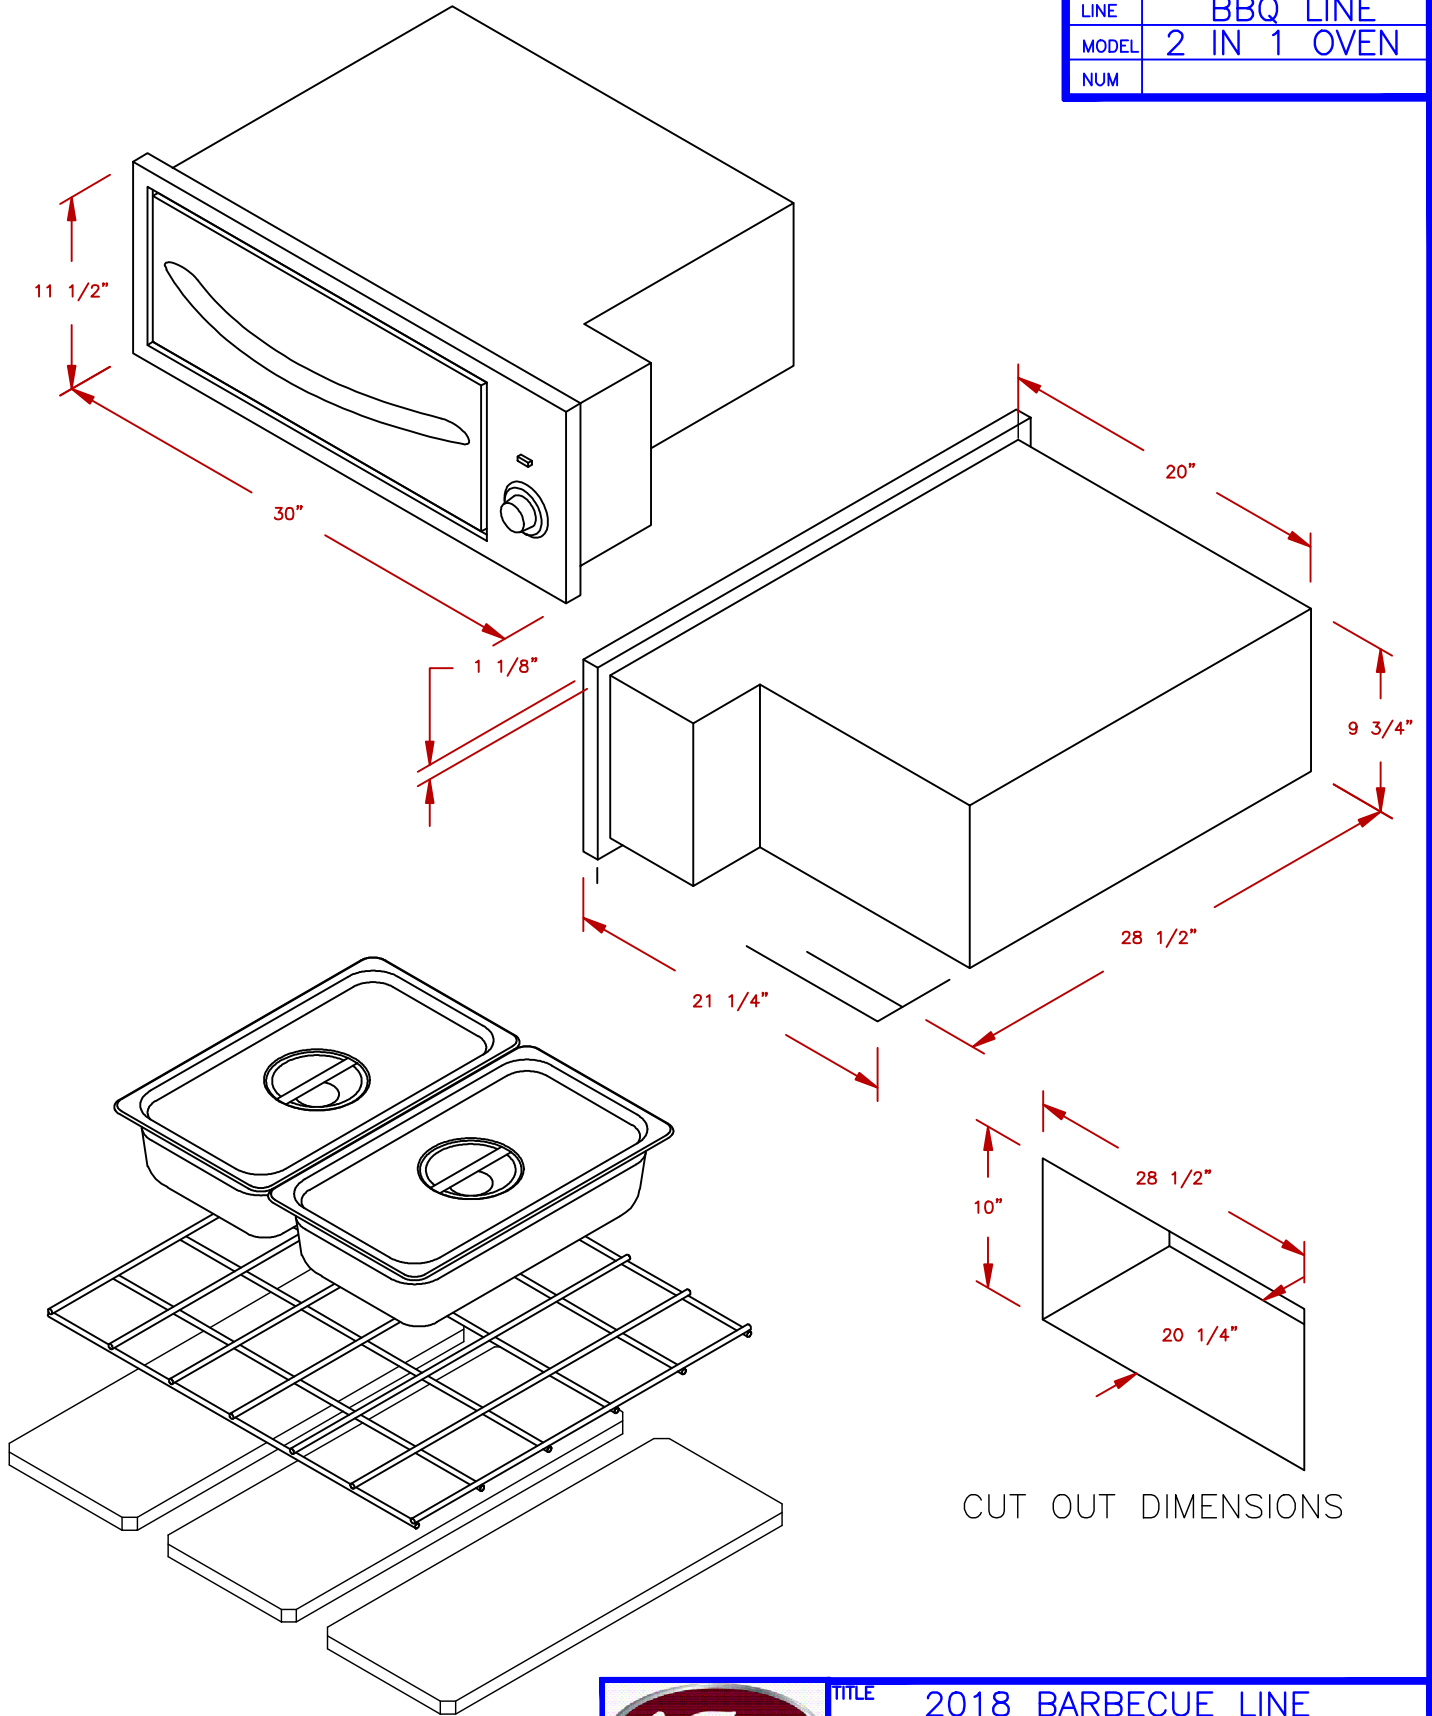

LINE	BBQ LINE
MODEL	2 IN 1 OVEN
NUM	

CUT OUT DIMENSIONS

NOTE:  
DUE TO OUR CONTINUOUS IMPROVEMENT PROGRAM, ALL MODELS  
AND SPECIFICATIONS ARE SUBJECT TO CHANGE WITHOUT NOTICE.

	TITLE		2018 BARBECUE LINE OVENS 2 IN 1 OVEN
	SCALE:	DWG NO.	DWG BY
REVISED	BBQ10967E	J.ORNELAS	DATE
	REV. DESCR.		12/01/17