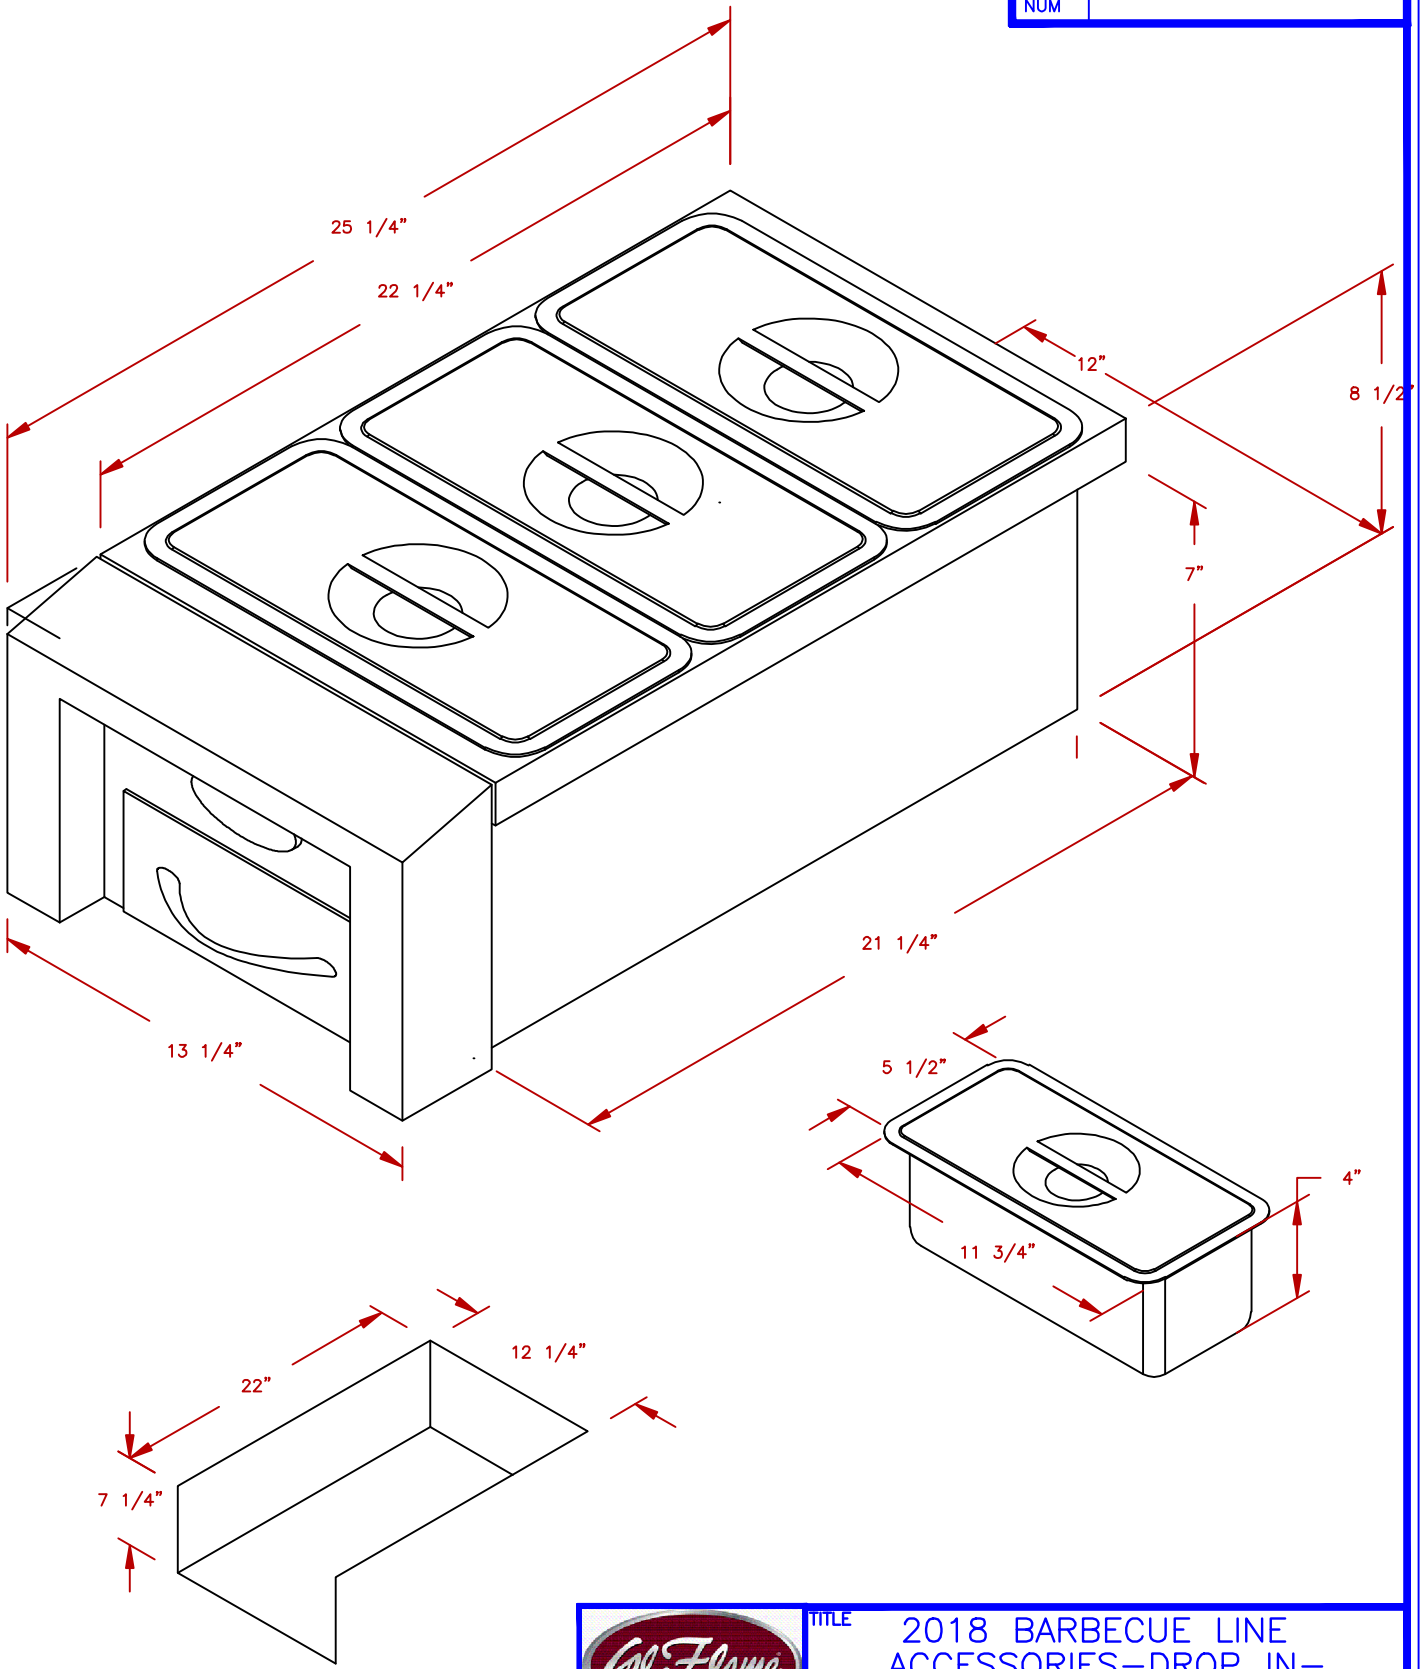

LINE	BBQ LINE
MODEL	FOOD WARMER
NUM	

CUT OUT DIMENSIONS

NOTE:
DUE TO OUR CONTINUOUS IMPROVEMENT PROGRAM, ALL MODELS
AND SPECIFICATIONS ARE SUBJECT TO CHANGE WITHOUT NOTICE.

	TITLE 2018 BARBECUE LINE ACCESSORIES-DROP IN- 12" FOOD WARMER	
	SCALE:	DWG NO. BBQ07888P
REVISED	REV. DESCR.	DWG BY J.ORNELAS
		DATE 12/01/17