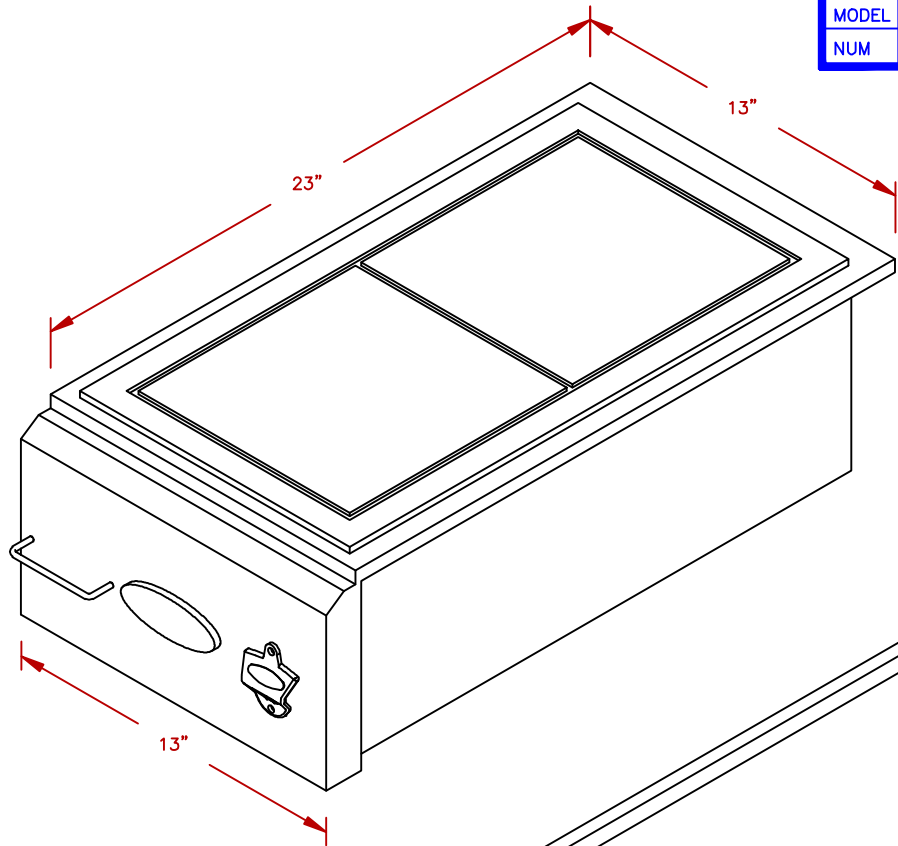

LINE	BBQ LINE
MODEL	12" COCKTAIL CENTER
NUM	

CUT OUT DIMENSIONS

	TITLE 2018 BARBECUE LINE ACCESSORIES-DROP IN- 12" COCKTAIL CENTER	
	SCALE:	DWG NO. BBQ12842P-12
REVISED	REV. DESCR.	DATE 12/01/17

NOTE:
DUE TO OUR CONTINUOUS IMPROVEMENT PROGRAM, ALL MODELS
AND SPECIFICATIONS ARE SUBJECT TO CHANGE WITHOUT NOTICE.