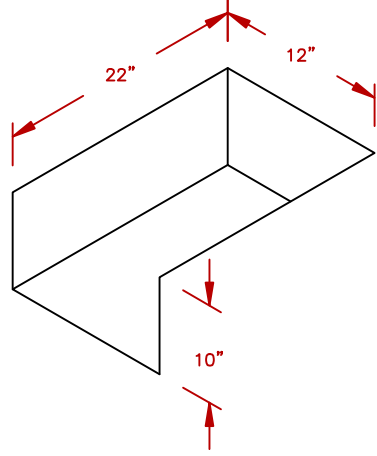

LINE	BBQ LINE
MODEL	12" COCKTAIL CENTER
NUM	

CUT OUT DIMENSIONS

	TITLE 2018 BARBECUE LINE ACCESSORIES-DROP IN- 12" COCKTAIL CENTER	
	SCALE:	DWG NO. BBQ12842P-12
REVISED	REV. DESCR.	DATE 12/01/17

NOTE:
DUE TO OUR CONTINUOUS IMPROVEMENT PROGRAM, ALL MODELS
AND SPECIFICATIONS ARE SUBJECT TO CHANGE WITHOUT NOTICE.