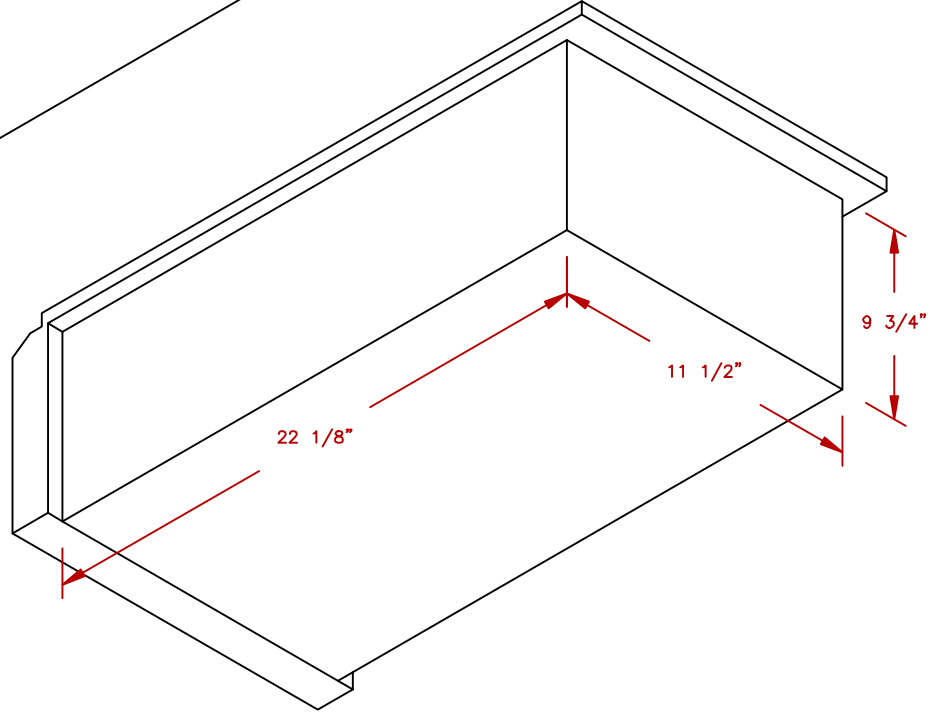

LINE	BBQ LINE
MODEL	12" COCKTAIL CENTER
NUM	

CUT OUT DIMENSIONS

	TITLE 2018 BARBECUE LINE ACCESSORIES-DROP IN- 12" COCKTAIL CENTER	
	SCALE:	DWG NO. BBQ12842P-12
REVISED	REV. DESCR.	DATE 12/01/17

NOTE:
DUE TO OUR CONTINUOUS IMPROVEMENT PROGRAM, ALL MODELS
AND SPECIFICATIONS ARE SUBJECT TO CHANGE WITHOUT NOTICE.