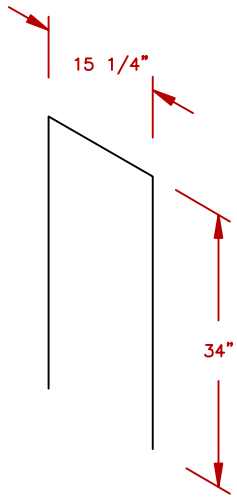

LINE	BBQ LINE
MODEL	OUTDOOR SST ICE MAKER
NUM	

ISOMETRIC VIEW

CUT-OUT DIMENSIONS

NOTE:  
DUE TO OUR CONTINUOUS IMPROVEMENT PROGRAM, ALL MODELS  
AND SPECIFICATIONS ARE SUBJECT TO CHANGE WITHOUT NOTICE.

	TITLE 2018 BARBECUE LINE OUTDOOR SST ICE MAKER	
	SCALE:	DWG NO. BBQ10700
REVISED	REV. DESCR.	DWG BY J.ORNELAS
		DATE 12/01/17