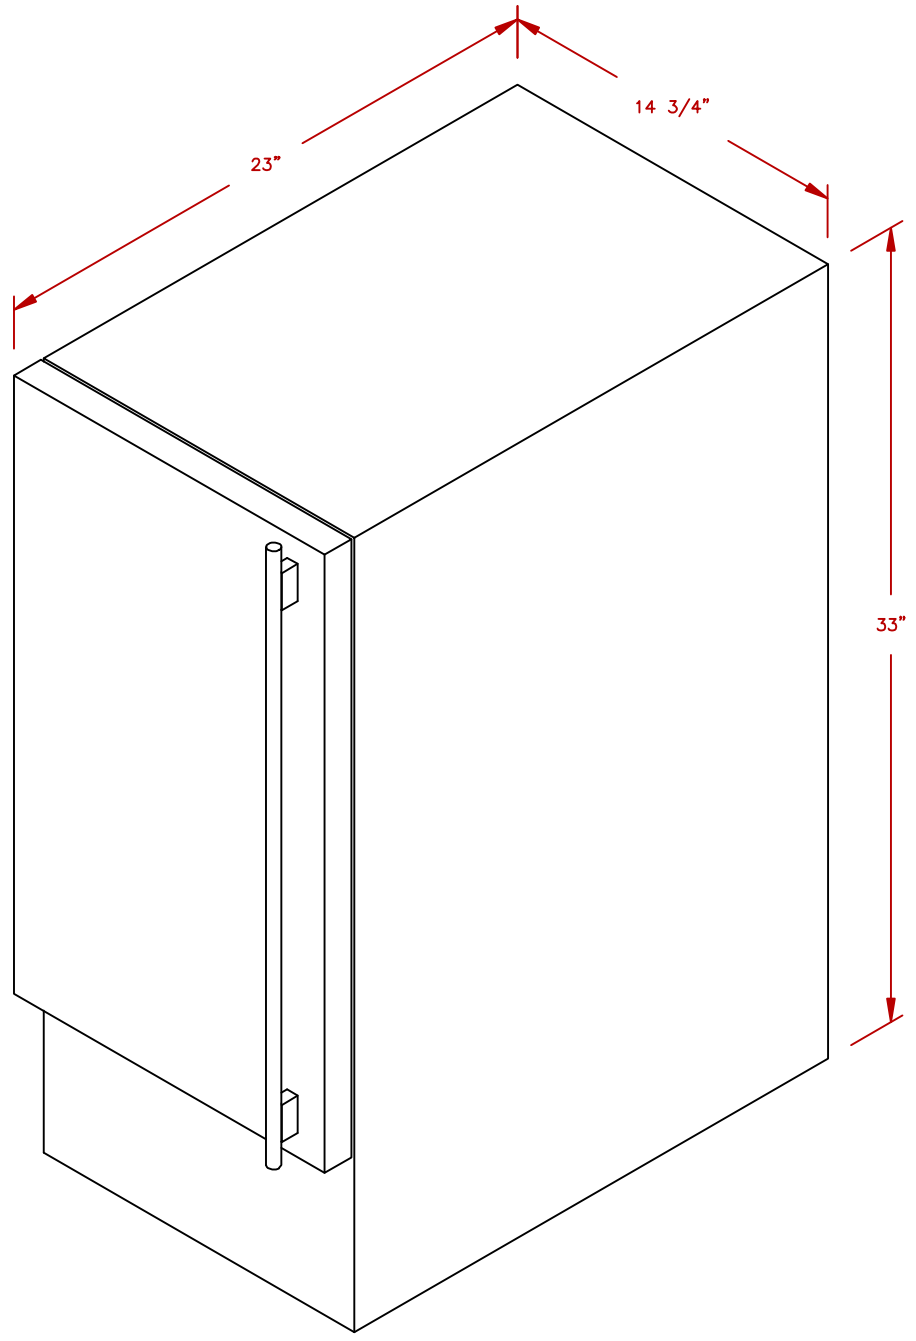

LINE	BBQ LINE
MODEL	OUTDOOR SST ICE MAKER
NUM	

ISOMETRIC VIEW

CUT-OUT DIMENSIONS

NOTE:  
DUE TO OUR CONTINUOUS IMPROVEMENT PROGRAM, ALL MODELS  
AND SPECIFICATIONS ARE SUBJECT TO CHANGE WITHOUT NOTICE.

	TITLE 2018 BARBECUE LINE OUTDOOR SST ICE MAKER	
	SCALE:	DWG NO. BBQ10700
REVISED	REV. DESCR.	DWG BY J.ORNELAS
		DATE 12/01/17