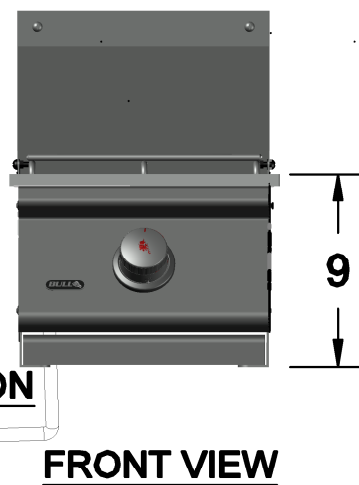

WWW.BULLBBQ.COM

SPEC SHEET
SLIDE-IN PRO
SINGLE SIDE BURNER
60018 LP (LIQUID PROPANE)
60019 NG (NATURAL GAS)

PERSPECTIVE VIEW SHOWING
INSTALLATION CUTOUT DIMENSIONS

TOP VIEW

GAS
CONNECTION

FRONT VIEW

SIDE VIEW

NOTES:

1. ALL DIMENSIONS ARE IN INCH UNITS
2. FINISHING FRAME CAN BE OBTAINED FROM BULL REFER TO ITEM NO. 93007