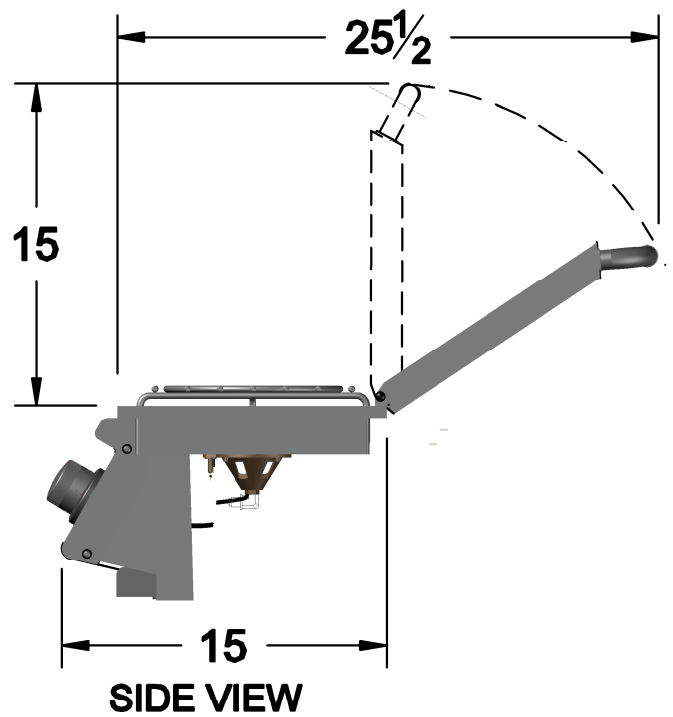

WWW.BULLBBQ.COM

SPEC SHEET
SLIDE-IN PRO
SINGLE SIDE BURNER
60018 LP (LIQUID PROPANE)
60019 NG (NATURAL GAS)

PERSPECTIVE VIEW SHOWING
INSTALLATION CUTOUT DIMENSIONS

TOP VIEW

GAS
CONNECTION

FRONT VIEW

SIDE VIEW

NOTES:

1. ALL DIMENSIONS ARE IN INCH UNITS
2. FINISHING FRAME CAN BE OBTAINED FROM BULL REFER TO ITEM NO. 93007