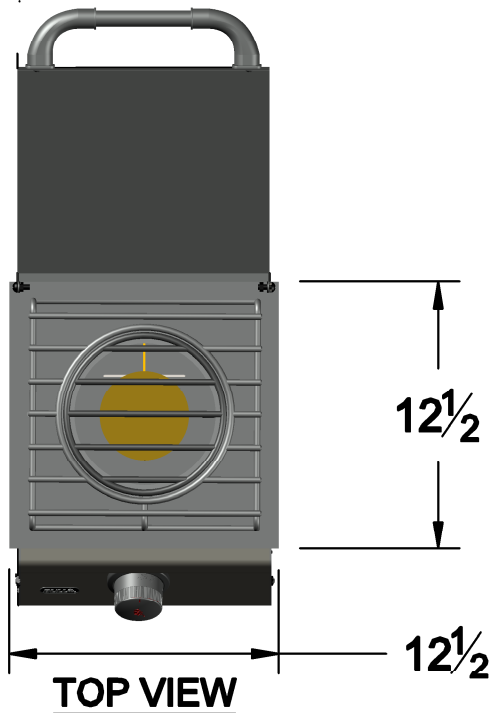

WWW.BULLBBQ.COM

SPEC SHEET
SLIDE-IN PRO
SINGLE SIDE BURNER
60018 LP (LIQUID PROPANE)
60019 NG (NATURAL GAS)

PERSPECTIVE VIEW SHOWING
INSTALLATION CUTOUT DIMENSIONS

TOP VIEW

GAS
CONNECTION

FRONT VIEW

SIDE VIEW

NOTES:

1. ALL DIMENSIONS ARE IN INCH UNITS
2. FINISHING FRAME CAN BE OBTAINED FROM BULL REFER TO ITEM NO. 93007