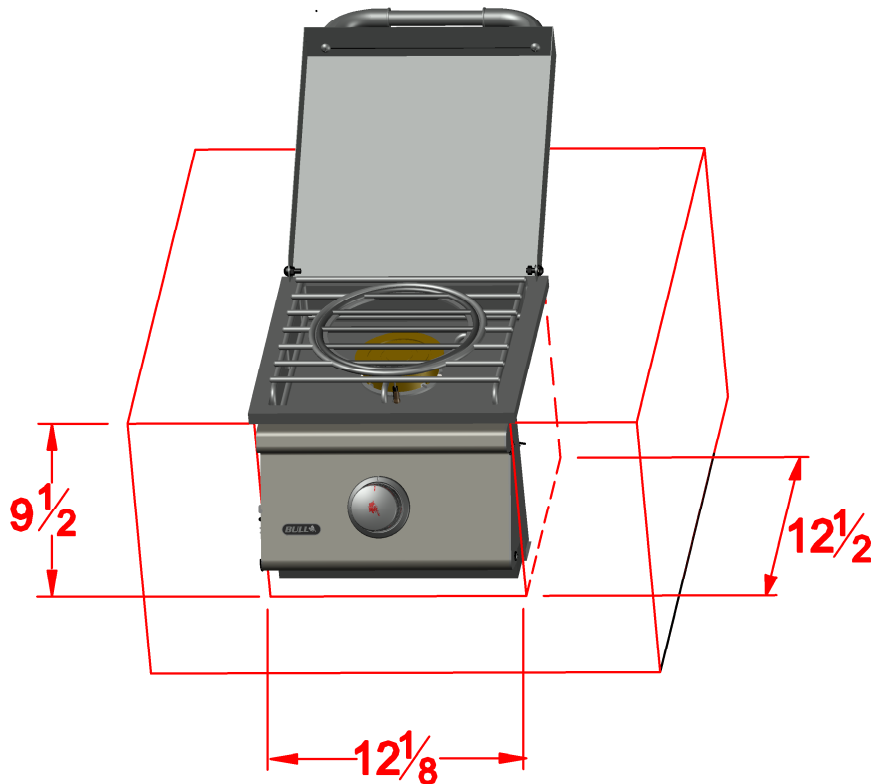

WWW.BULLBBQ.COM

SPEC SHEET
SLIDE-IN PRO
SINGLE SIDE BURNER
60018 LP (LIQUID PROPANE)
60019 NG (NATURAL GAS)

PERSPECTIVE VIEW SHOWING
INSTALLATION CUTOUT DIMENSIONS

TOP VIEW

GAS
CONNECTION

FRONT VIEW

SIDE VIEW

NOTES:

1. ALL DIMENSIONS ARE IN INCH UNITS
2. FINISHING FRAME CAN BE OBTAINED FROM BULL REFER TO ITEM NO. 93007