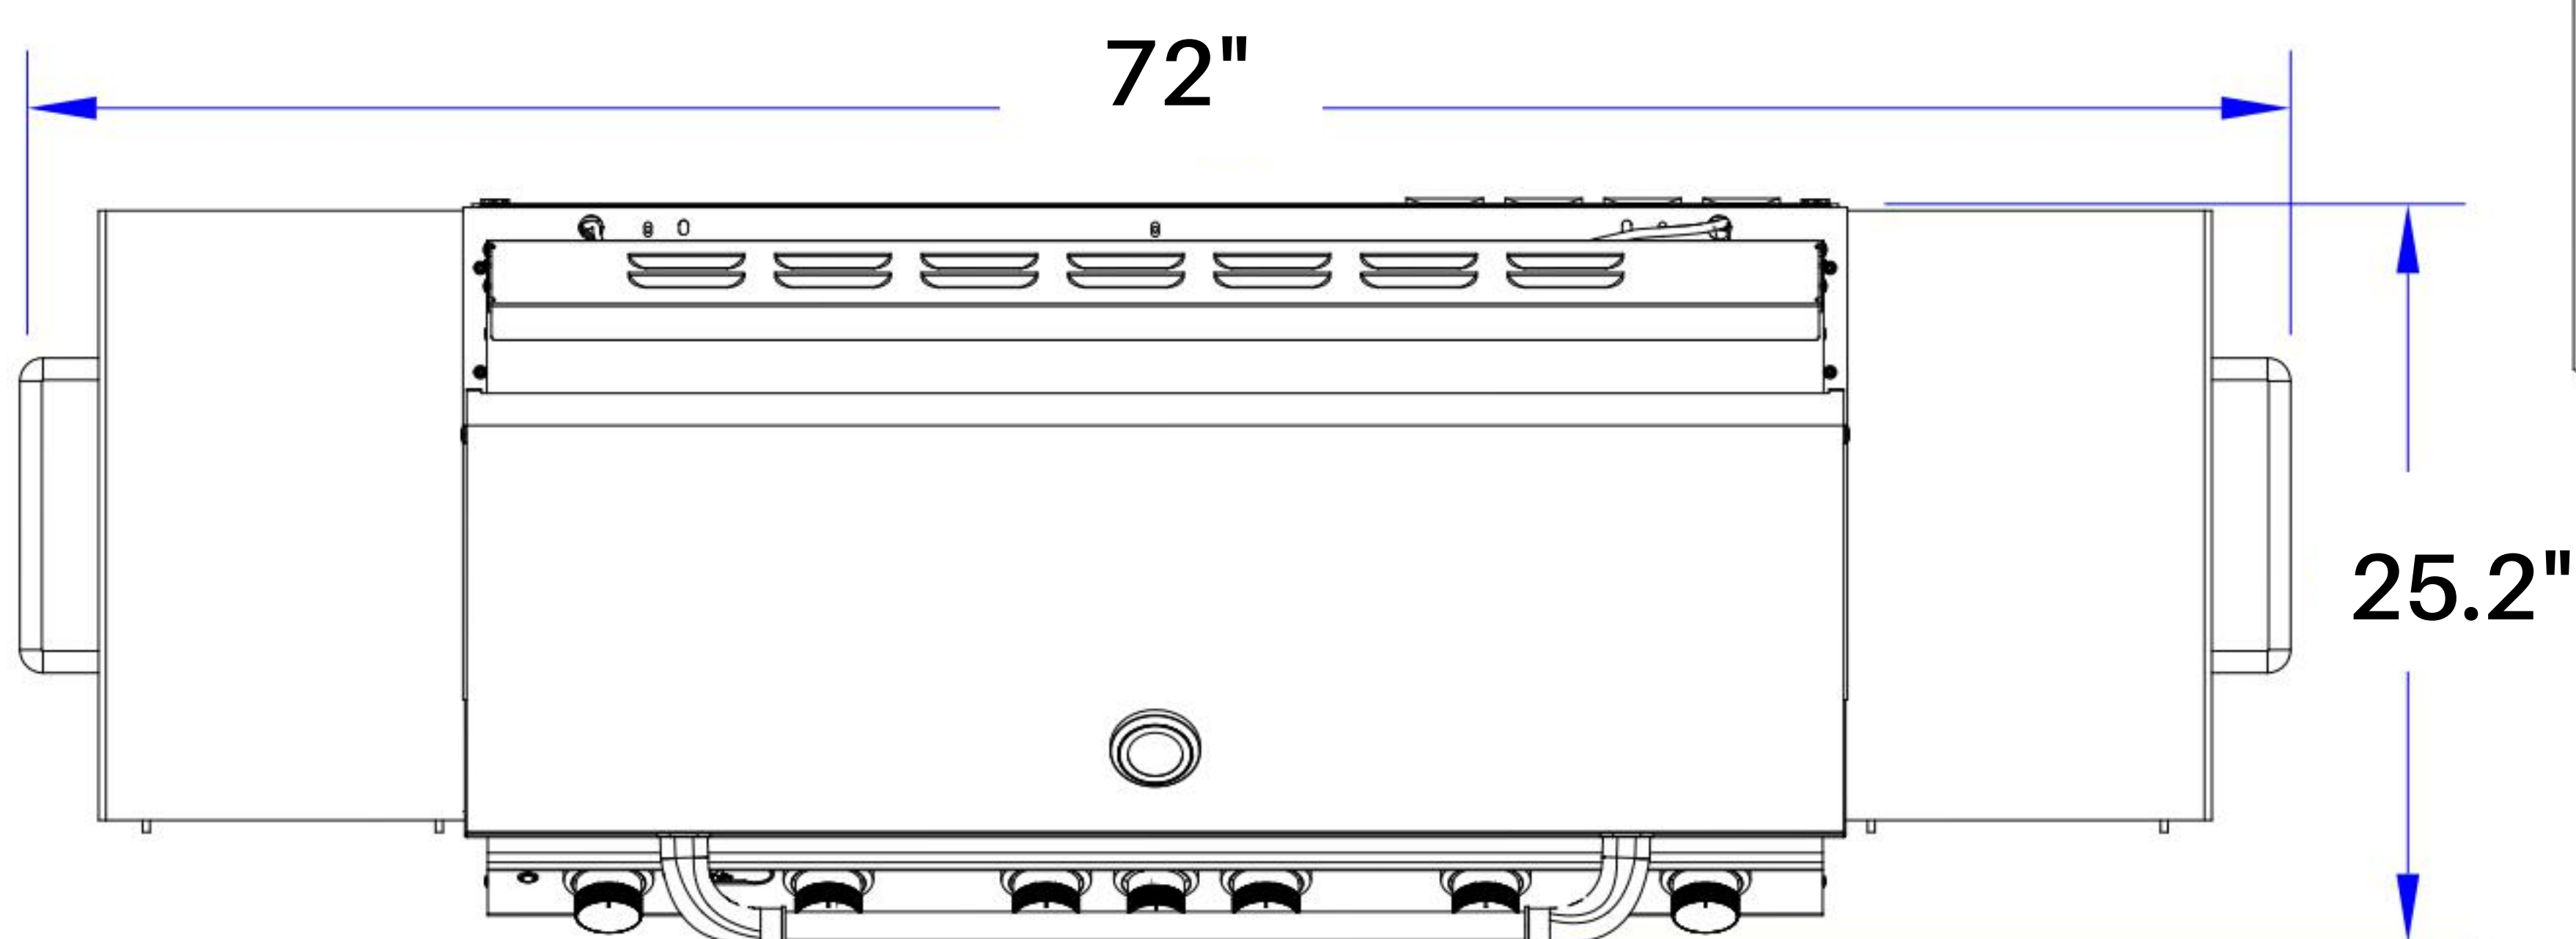

ITEMS:#62600 LP, #62601 NG
DIABLO CART

Isometric View

Top View

Front View

Side View

SPEC SHEET NOTES:

1. SCALE: 1:20 (Printer page scaling none, do not use fit to printable area option)
2. REVISION: 09/2019