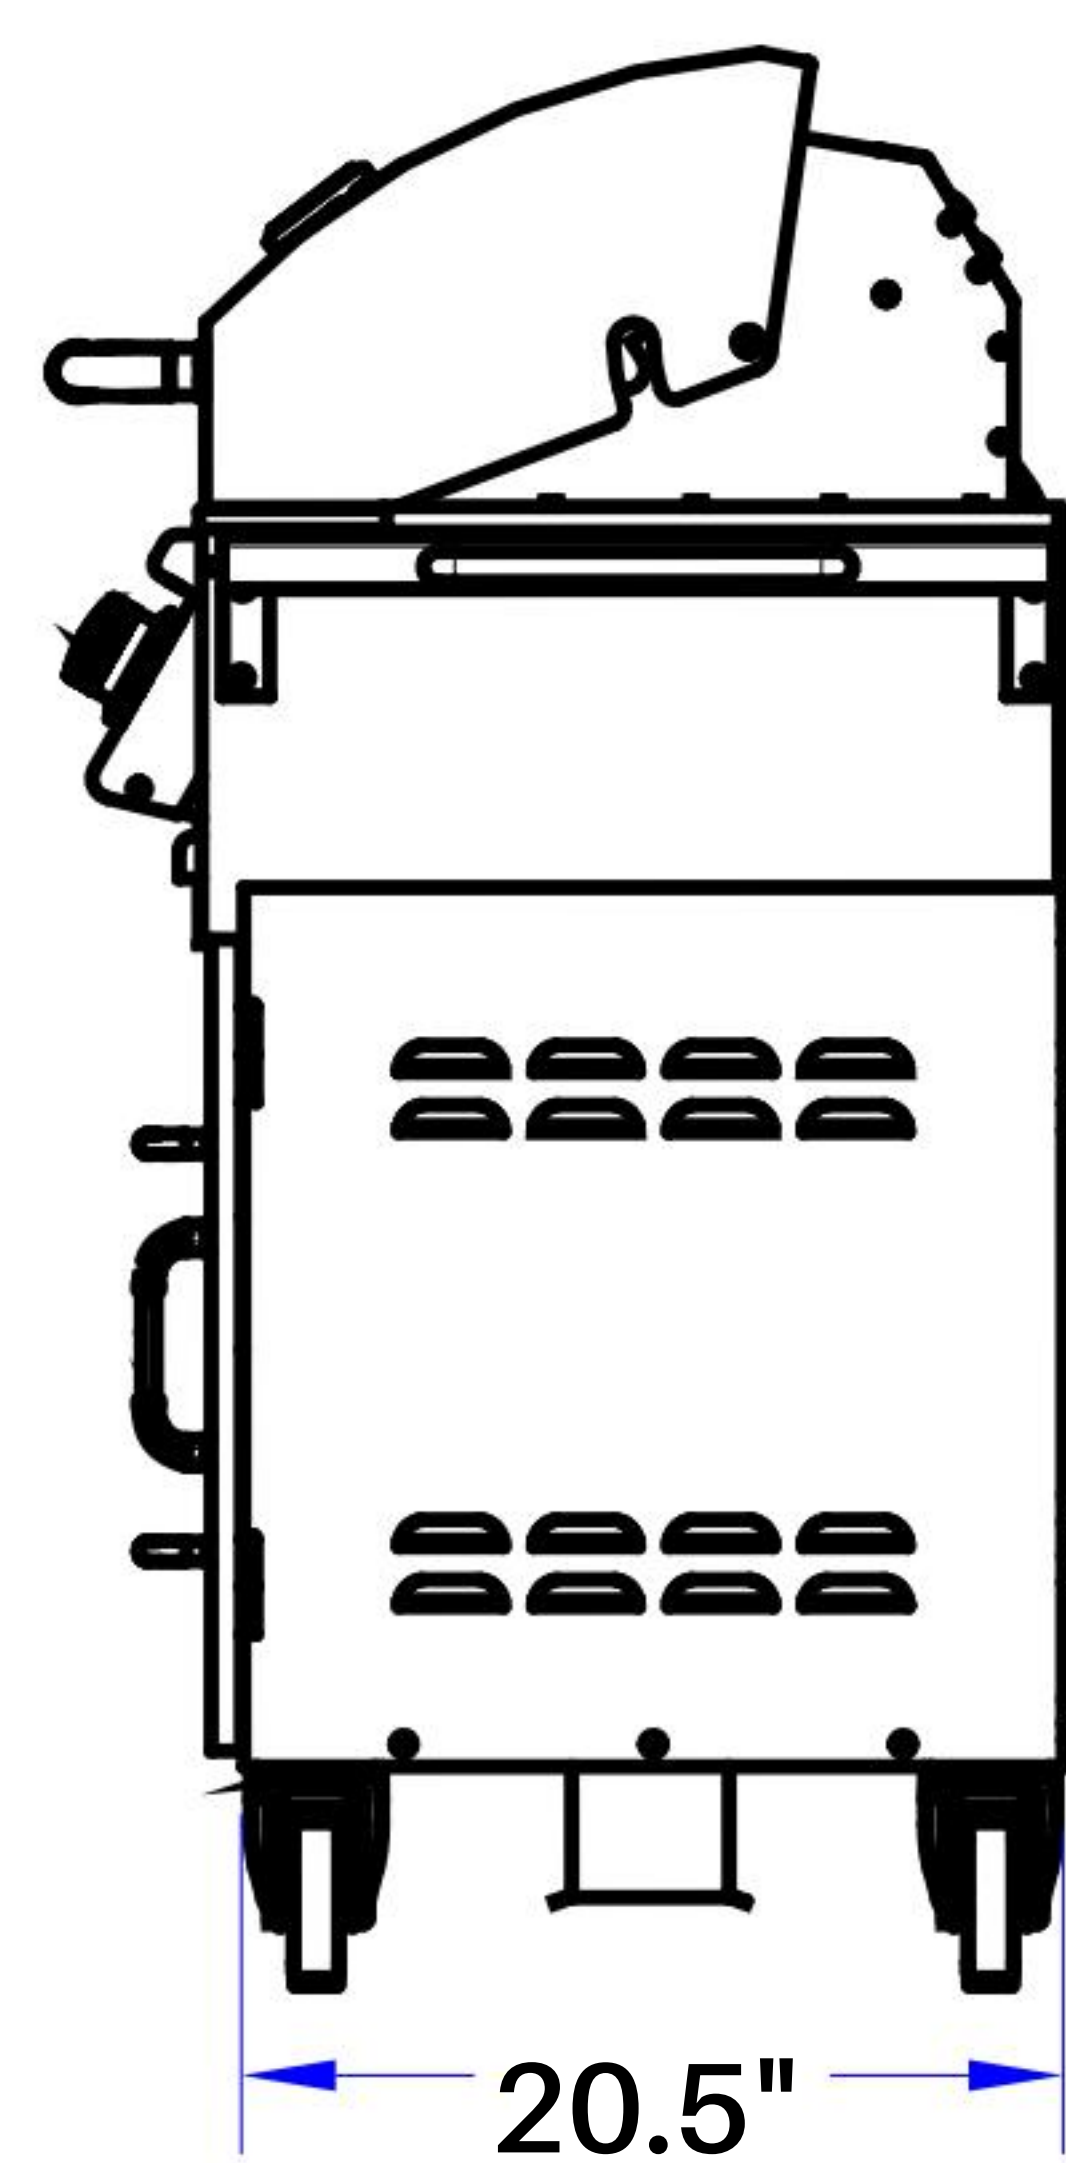

ITEMS:#62600 LP, #62601 NG
DIABLO CART

Isometric View

Top View

Front View

Side View

SPEC SHEET NOTES:

1. SCALE: 1:20 (Printer page scaling none, do not use fit to printable area option)
2. REVISION: 09/2019