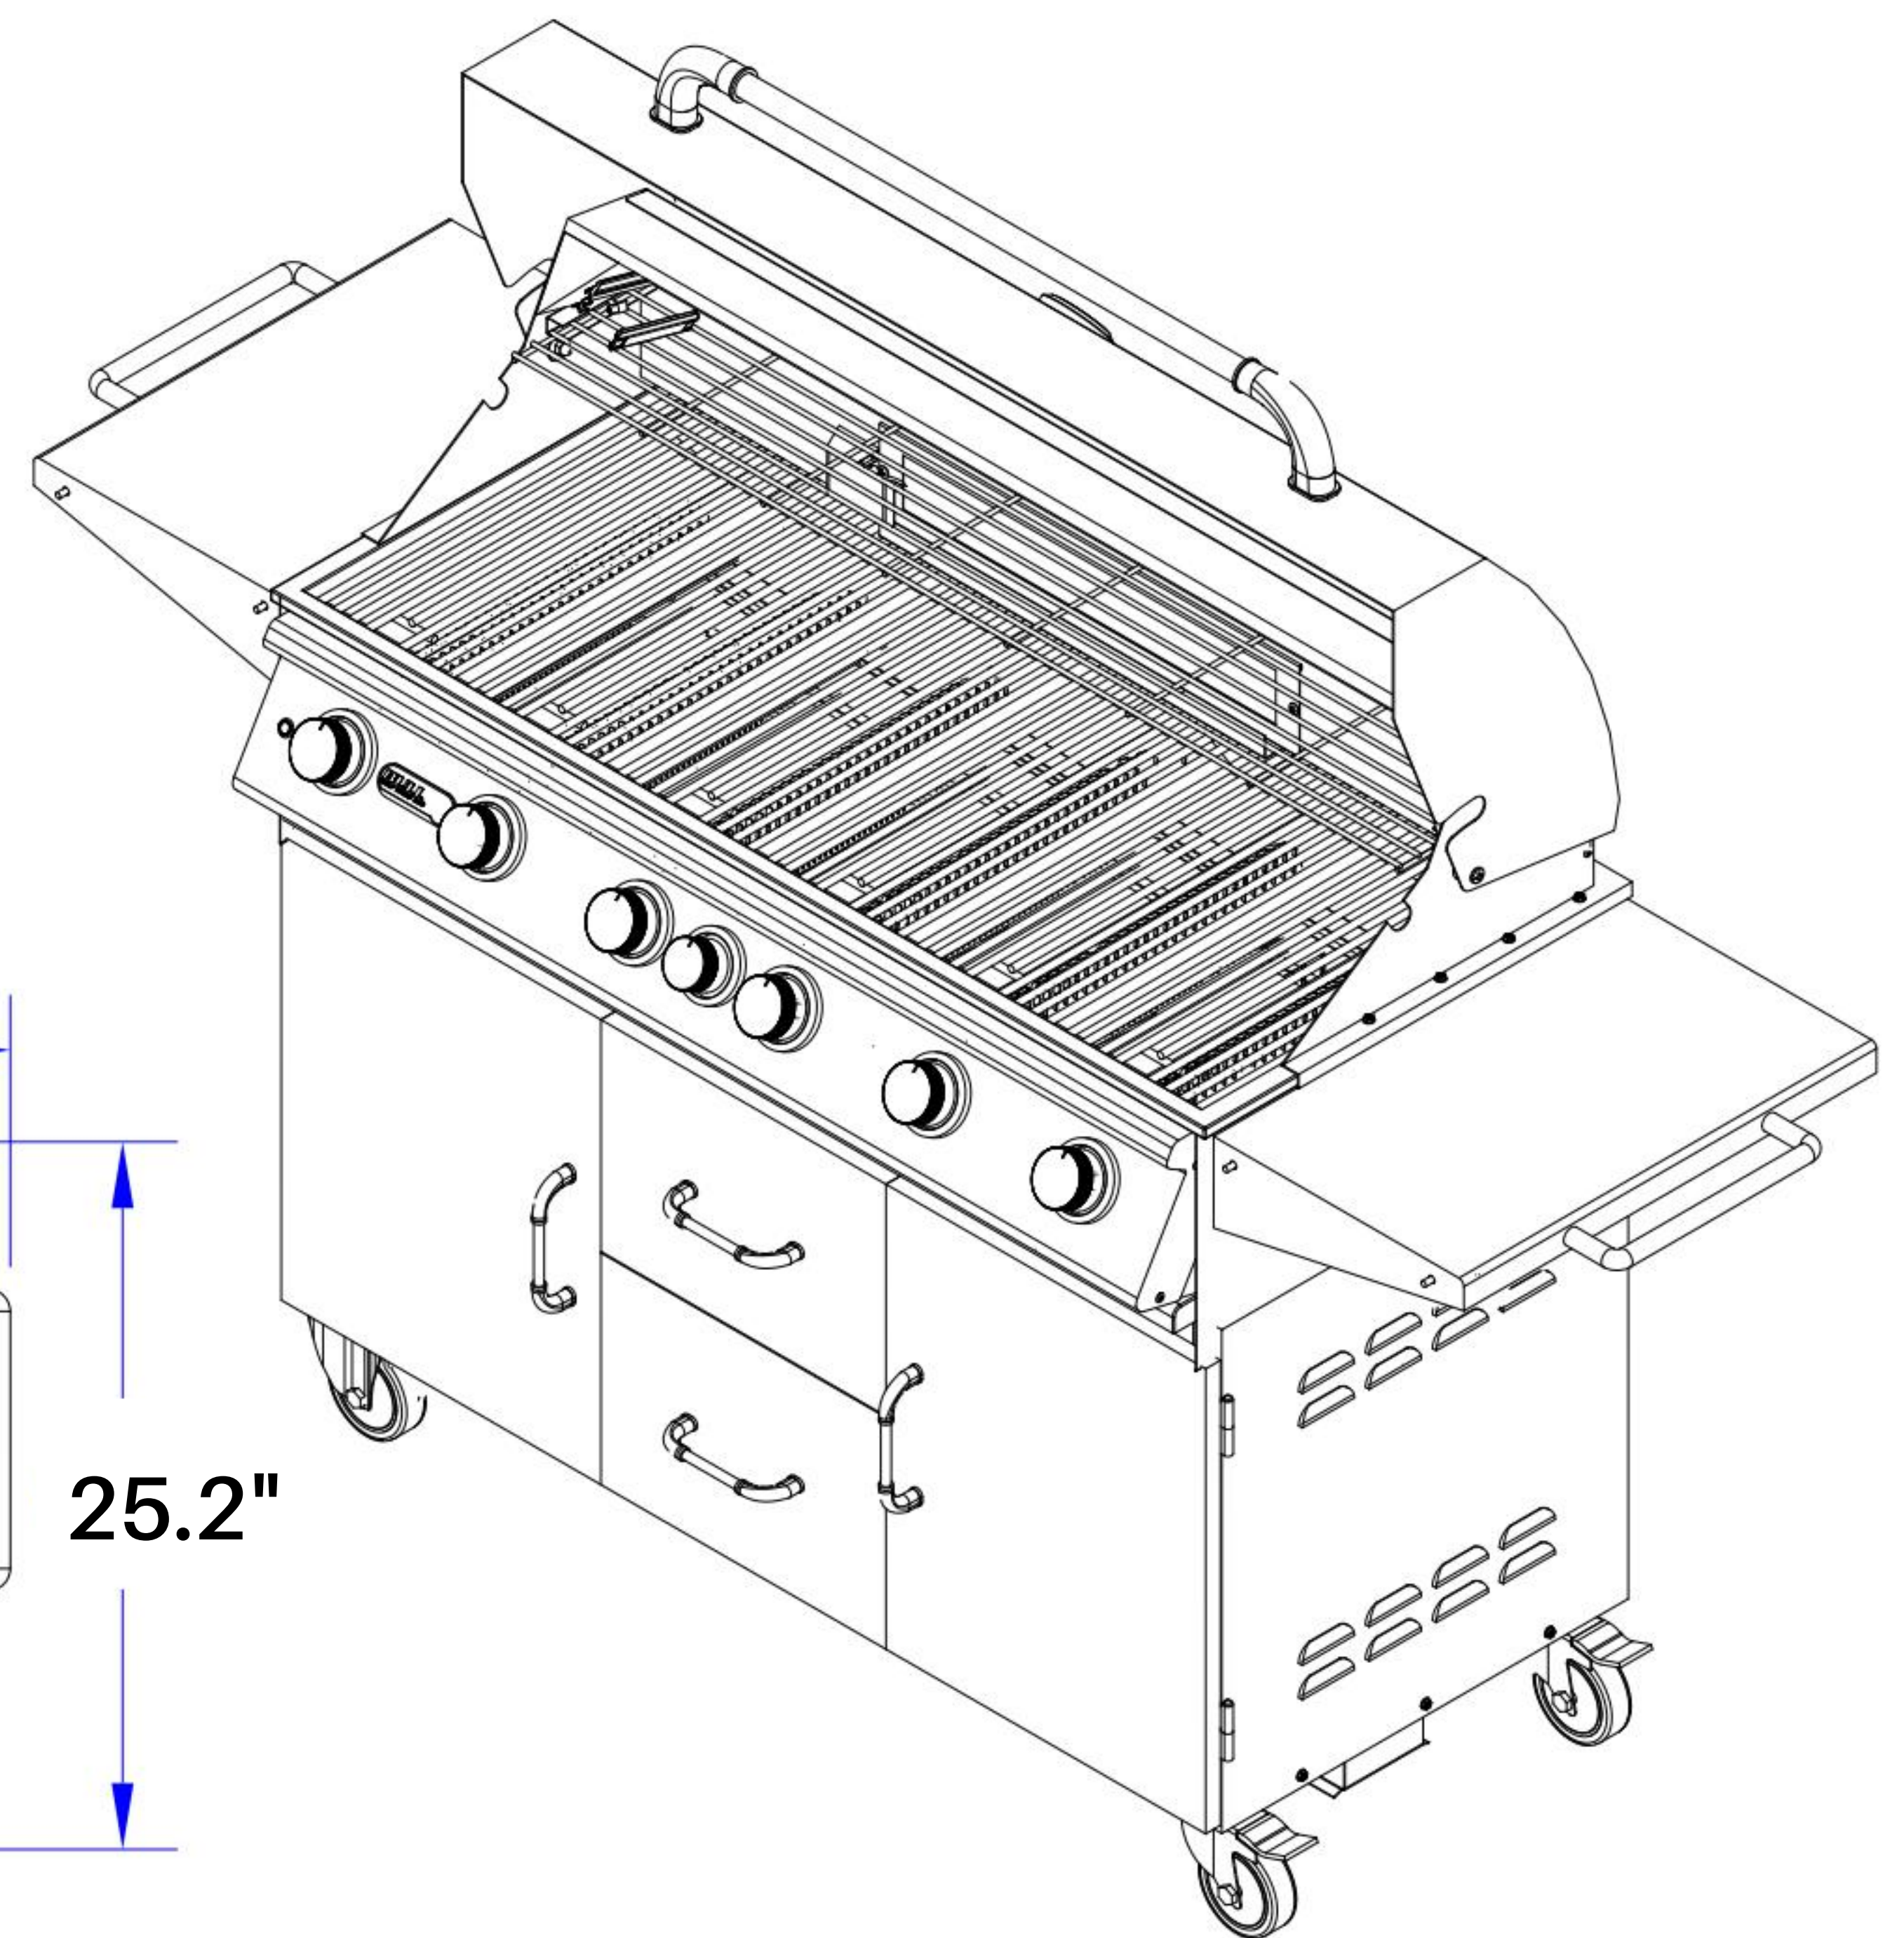

ITEMS:#62600 LP, #62601 NG
DIABLO CART

Isometric View

Top View

Front View

Side View

SPEC SHEET NOTES:

1. SCALE: 1:20 (Printer page scaling none, do not use fit to printable area option)
2. REVISION: 09/2019