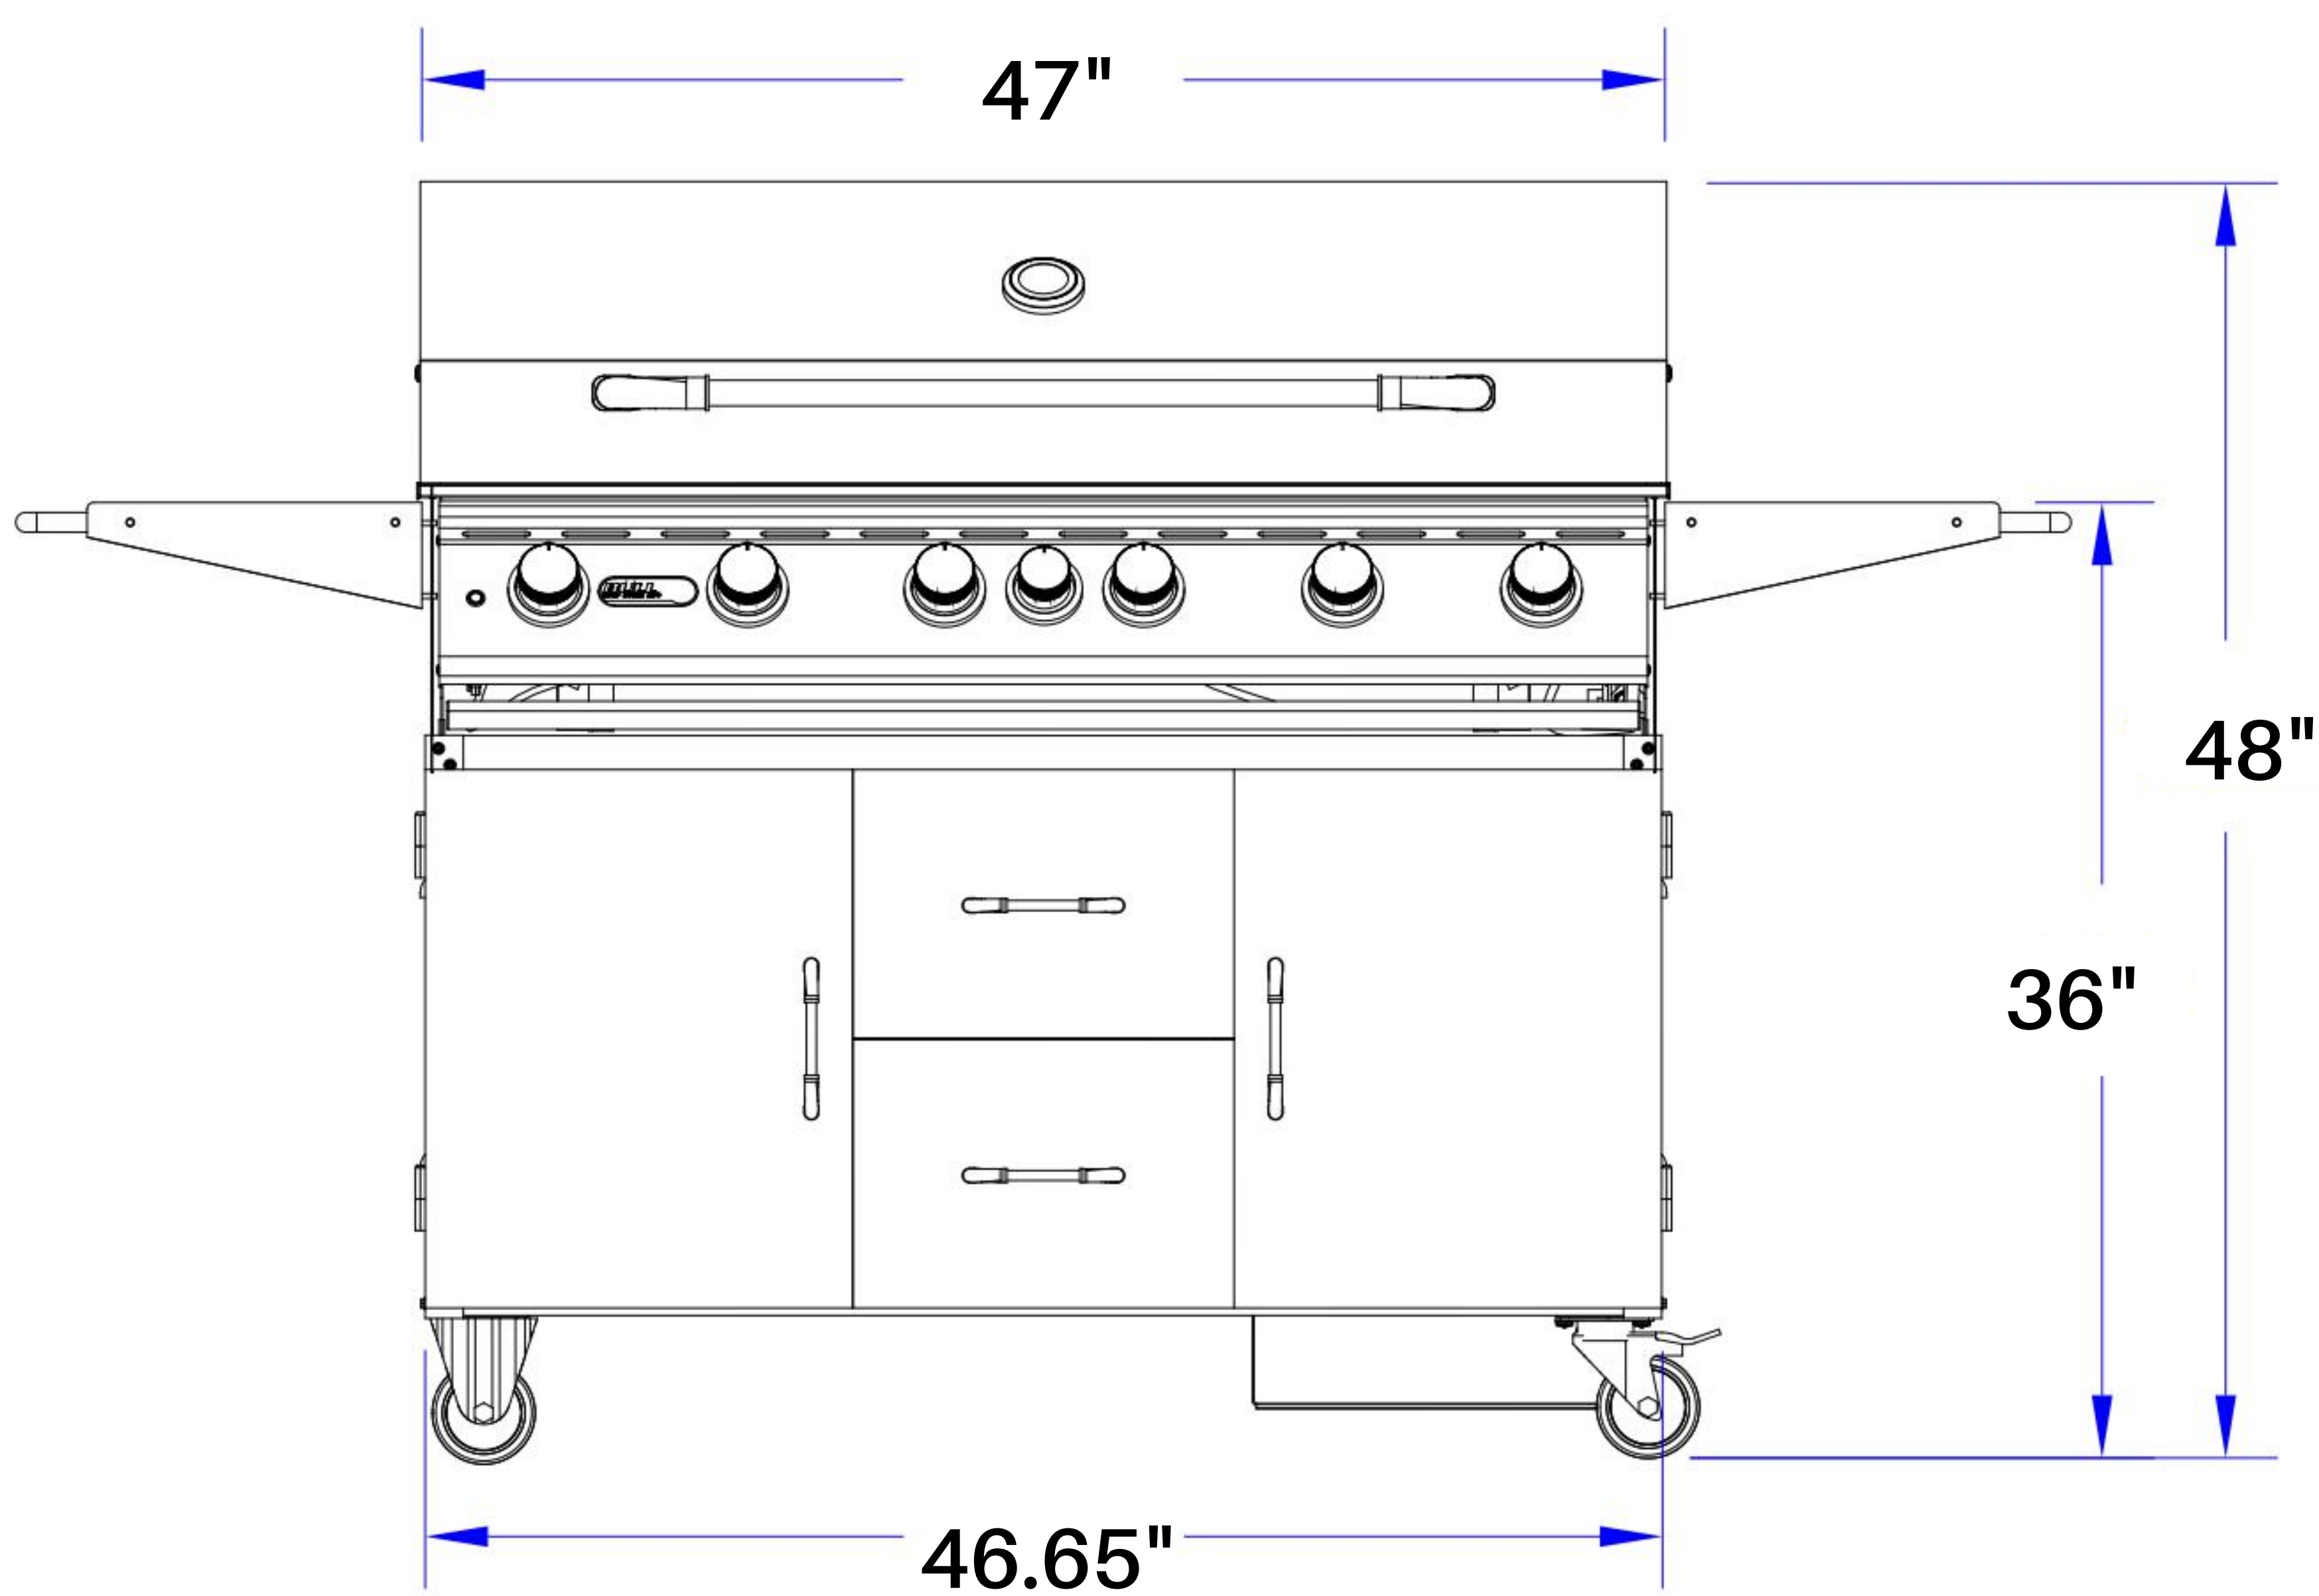

ITEMS:#62600 LP, #62601 NG
DIABLO CART

Isometric View

Top View

Front View

Side View

SPEC SHEET NOTES:

1. SCALE: 1:20 (Printer page scaling none, do not use fit to printable area option)
2. REVISION: 09/2019