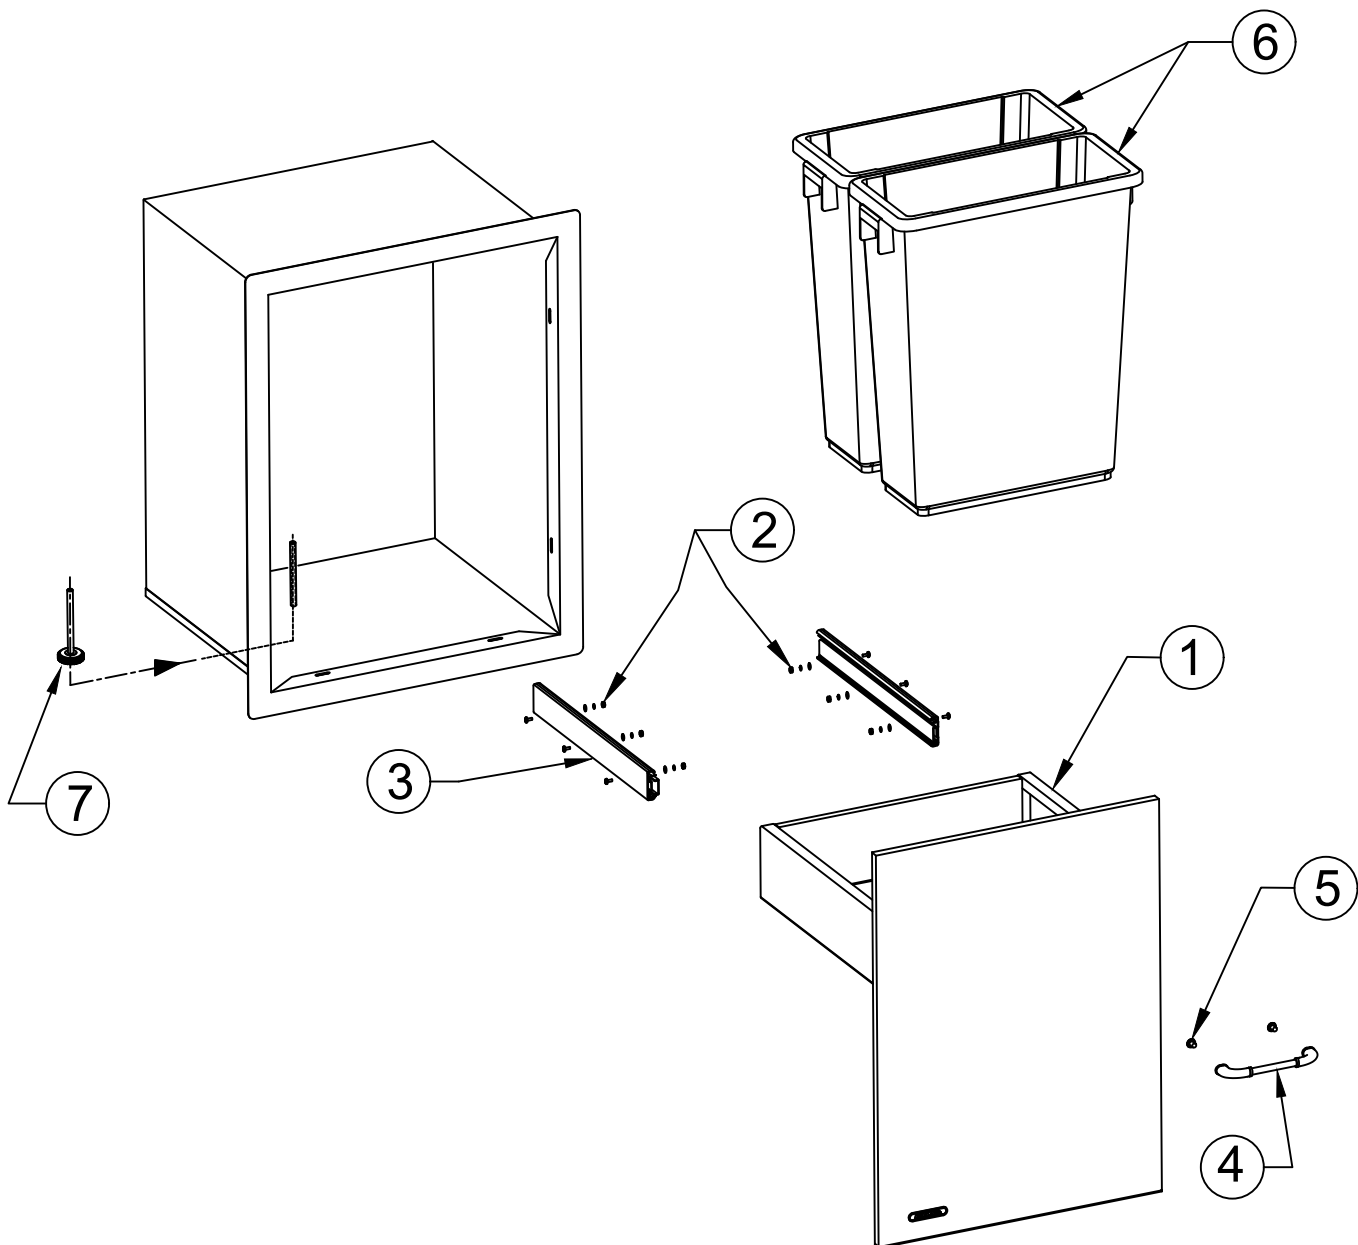

### PARTS LIST

ITEM #	PART #	DESCRIPTION	QTY
1	56951	DRAWER AND HOLDER ASSEMBLY	1
2	56939	DRAWER RAIL (22 INCH)	1 SET
3	56827	DRAWER RAIL INSTALL SCREW SET	1 SET
4	16572	HANDLE	1
5	16611	DRAWER HANDLE SCREW SET	1 SET
6	56938	8 GALLON TRASH CAN	2
7	56940	SUPPORT LEG	1

## EXPLODED VIEW WITH PARTS LIST

### ITEM #56950 DOUBLE PULL-OUT TRASH / RECYCLE DRAWER WITH REVEAL