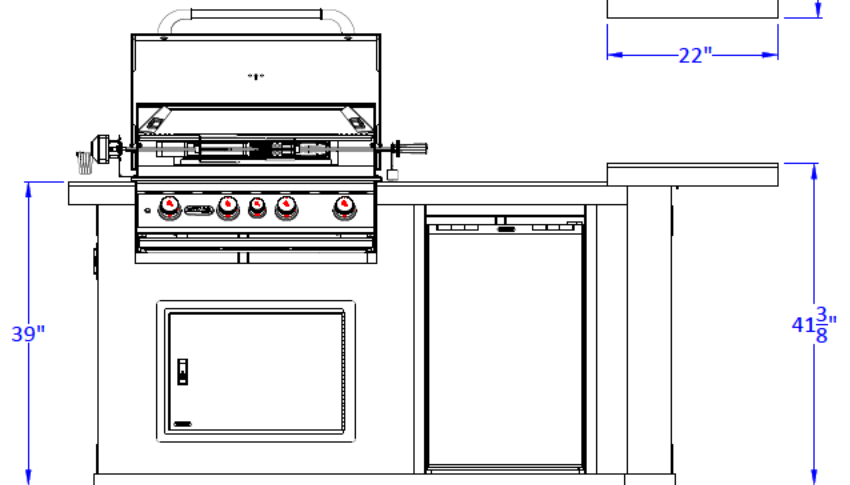

WWW.BULLBBQ.COM

LUXURY Q ISLAND SPEC SHEET

PERSPECTIVE VIEW

TOP VIEW

LEFT SIDE VIEW

FRONT VIEW

NOTES:

- 1) ALL DIMENSIONS ARE IN INCH UNITS
- 2) FOR ROCK FINISHES, ADD 1-1/2" ON ALL BASE SIDES.
- 3) 6" MAX ON ALL STUB-UPS.
- 4) SHOWN WITH 4-BURNER ANGUS GRILL & STANDARD FEATURES