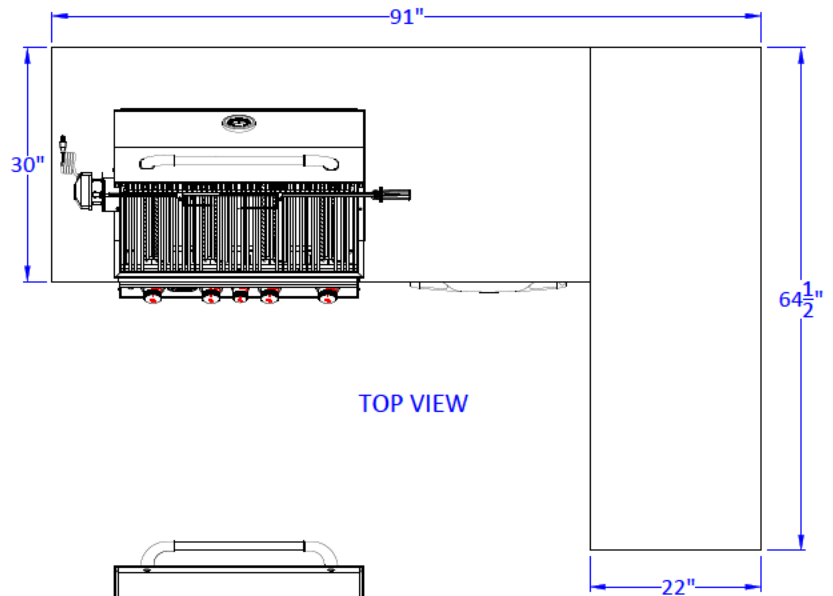

WWW.BULLBBQ.COM

LUXURY Q ISLAND SPEC SHEET

PERSPECTIVE VIEW

TOP VIEW

LEFT SIDE VIEW

FRONT VIEW

NOTES:

- 1) ALL DIMENSIONS ARE IN INCH UNITS
- 2) FOR ROCK FINISHES, ADD 1-1/2" ON ALL BASE SIDES.
- 3) 6" MAX ON ALL STUB-UPS.
- 4) SHOWN WITH 4-BURNER ANGUS GRILL & STANDARD FEATURES