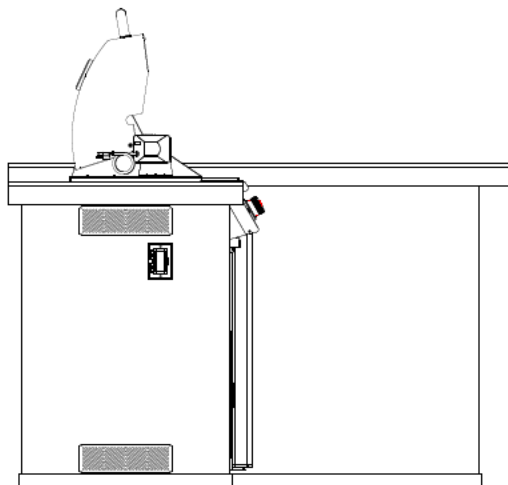

WWW.BULLBBQ.COM

LUXURY Q ISLAND SPEC SHEET

PERSPECTIVE VIEW

TOP VIEW

LEFT SIDE VIEW

FRONT VIEW

NOTES:

- 1) ALL DIMENSIONS ARE IN INCH UNITS
- 2) FOR ROCK FINISHES, ADD 1-1/2" ON ALL BASE SIDES.
- 3) 6" MAX ON ALL STUB-UPS.
- 4) SHOWN WITH 4-BURNER ANGUS GRILL & STANDARD FEATURES