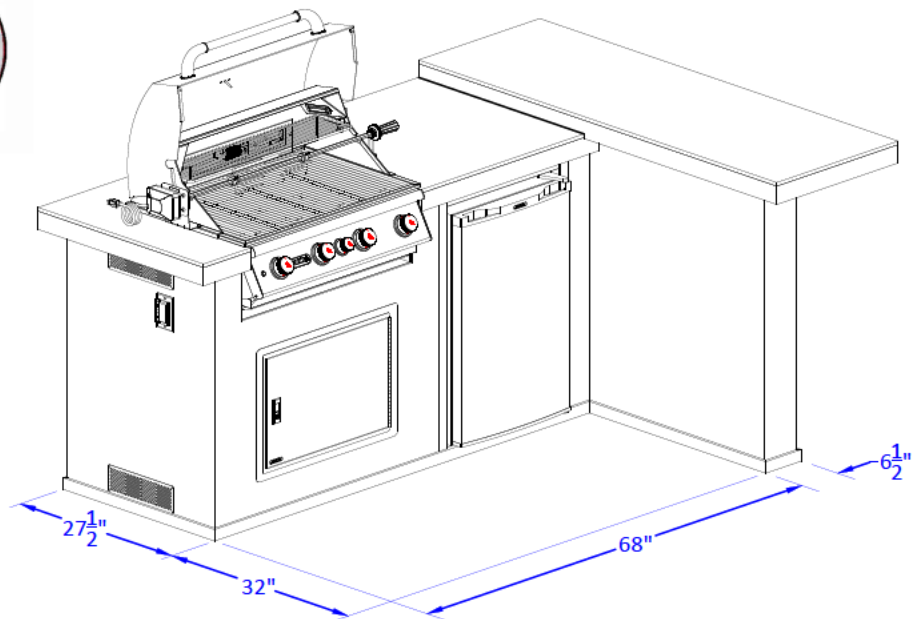

WWW.BULLBBQ.COM

LUXURY Q ISLAND SPEC SHEET

PERSPECTIVE VIEW

TOP VIEW

LEFT SIDE VIEW

FRONT VIEW

NOTES:

- 1) ALL DIMENSIONS ARE IN INCH UNITS
- 2) FOR ROCK FINISHES, ADD 1-1/2" ON ALL BASE SIDES.
- 3) 6" MAX ON ALL STUB-UPS.
- 4) SHOWN WITH 4-BURNER ANGUS GRILL & STANDARD FEATURES