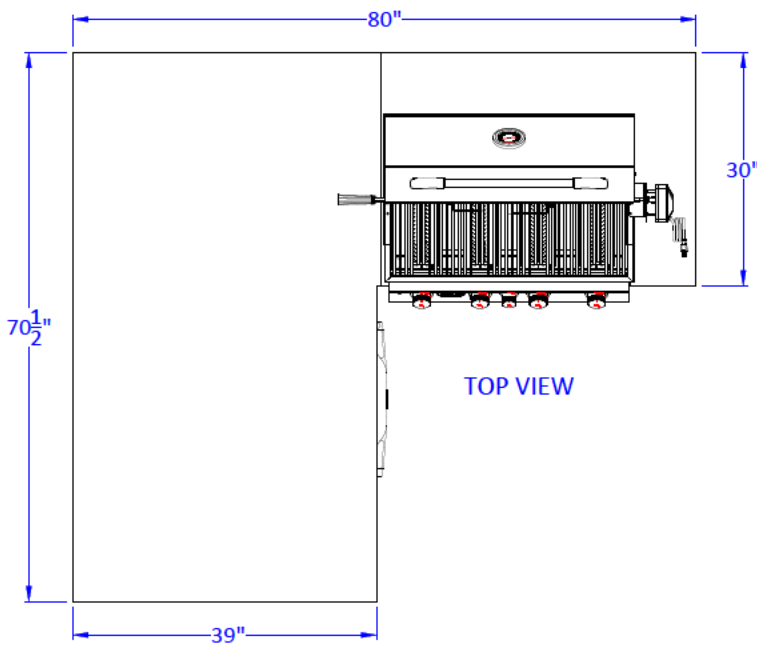

# REVERSE LITTLE Q ISLAND SPEC SHEET

## NOTES:

- 1) ALL DIMENSIONS ARE IN INCH UNITS
- 2) FOR ROCK FINISHES, ADD 1-1/2" ON ALL BASE SIDES.
- 3) 6" MAX ON ALL STUB-UPS.
- 4) SHOWN WITH 4-BURNER ANGUS GRILL & STANDARD FEATURES