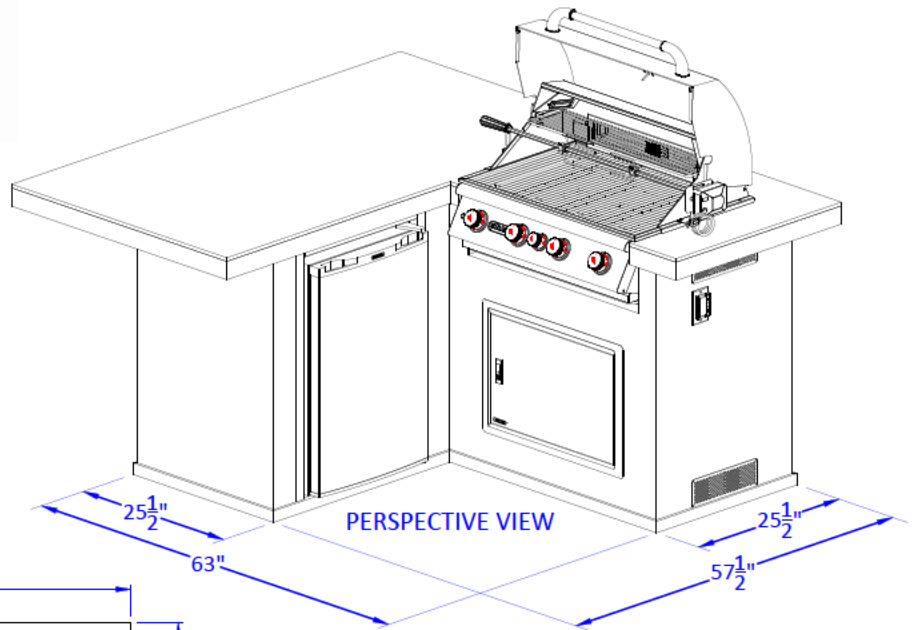

# REVERSE LITTLE Q ISLAND SPEC SHEET

## NOTES:

- 1) ALL DIMENSIONS ARE IN INCH UNITS
- 2) FOR ROCK FINISHES, ADD 1-1/2" ON ALL BASE SIDES.
- 3) 6" MAX ON ALL STUB-UPS.
- 4) SHOWN WITH 4-BURNER ANGUS GRILL & STANDARD FEATURES