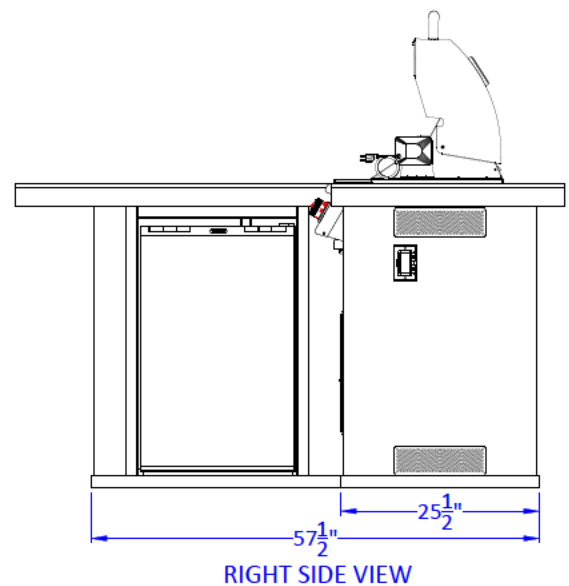

# REVERSE LITTLE Q ISLAND SPEC SHEET

## NOTES:

- 1) ALL DIMENSIONS ARE IN INCH UNITS
- 2) FOR ROCK FINISHES, ADD 1-1/2" ON ALL BASE SIDES.
- 3) 6" MAX ON ALL STUB-UPS.
- 4) SHOWN WITH 4-BURNER ANGUS GRILL & STANDARD FEATURES