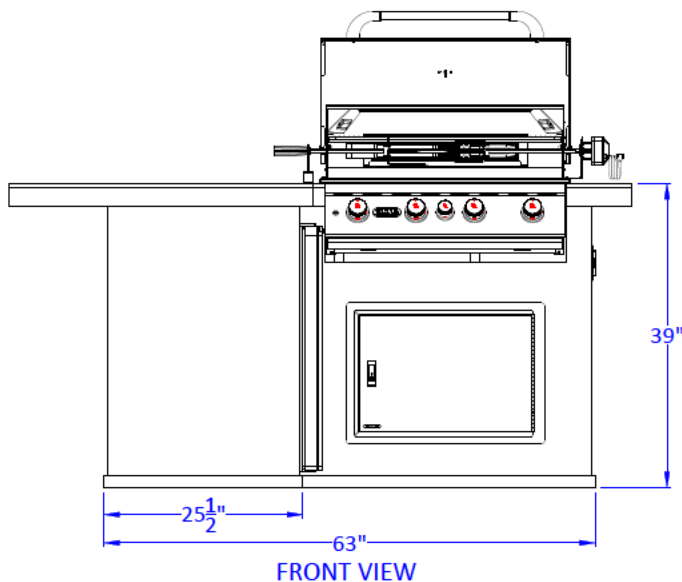

# REVERSE LITTLE Q ISLAND SPEC SHEET

## NOTES:

- 1) ALL DIMENSIONS ARE IN INCH UNITS
- 2) FOR ROCK FINISHES, ADD 1-1/2" ON ALL BASE SIDES.
- 3) 6" MAX ON ALL STUB-UPS.
- 4) SHOWN WITH 4-BURNER ANGUS GRILL & STANDARD FEATURES