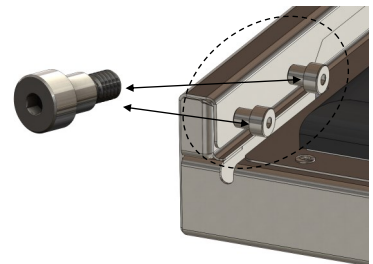

**ARTP-IC
PARTS LIST**

BODY ASSEMBLY 510-1338

COUNTERTOP ICE BIN
ASSEMBLY

TOP LID ASSEMBLY 510-1335

TOP GASKET 290-0511

DRAIN CAP
290-0515

PLUG 200-0041

DRAIN ASSEMBLY
290-0517

HANDLE 290-0073
(MOUNTING HARDWARE
INCLUDED)

10-32 SHOULDER
SCREW 200-0404