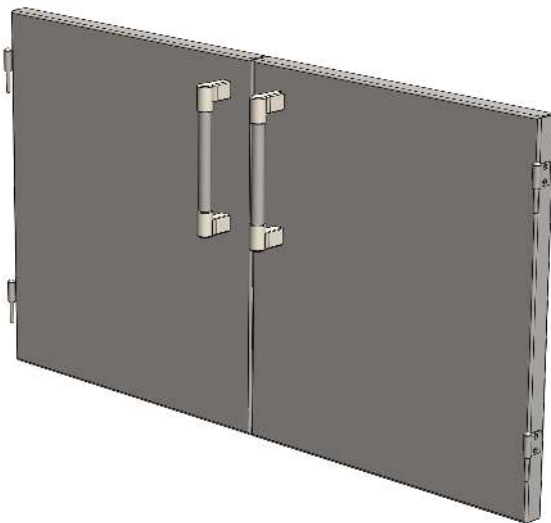

**AXE-36  
PARTS LIST**

DOOR FRAME 510-1160

DOOR ASSEMBLY

DOORS  
LEFT: 510-1168  
RIGHT: 510-1167

HANDLE 290-0401  
(MOUNTING HARDWARE INCLUDED)

ACCESSORY DOOR BIN  
XEDS-3 (OPTIONAL)

PLUG 200-0041

BUMPER 290-0100

MAGNETIC  
CATCH  
290-0283