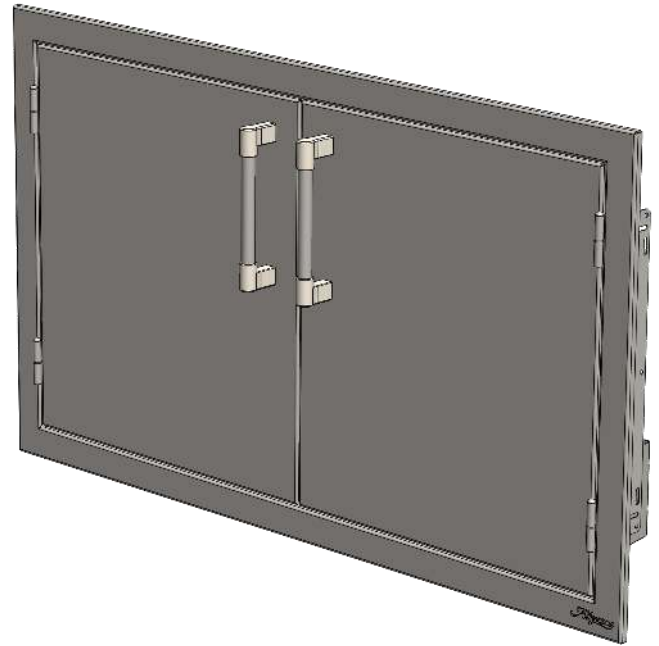

**AXE-36  
PARTS LIST**

DOOR FRAME 510-1160

DOOR ASSEMBLY

DOORS  
LEFT: 510-1168  
RIGHT: 510-1167

HANDLE 290-0401  
(MOUNTING HARDWARE INCLUDED)

ACCESSORY DOOR BIN  
XEDS-3 (OPTIONAL)

PLUG 200-0041

BUMPER 290-0100

MAGNETIC  
CATCH  
290-0283