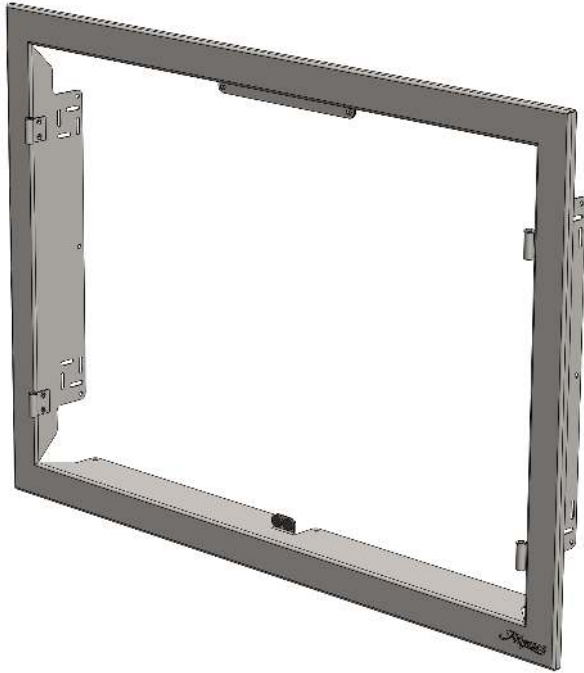

**AXE-30
PARTS LIST**

DOOR FRAME 510-1159

DOOR ASSEMBLY

DOORS
LEFT: 510-1131
RIGHT: 510-1152

HANDLE 290-0401
(MOUNTING HARDWARE
INCLUDED)

ACCESSORY DOOR BIN
XEDS-1 (OPTIONAL)

PLUG 200-0041

BUMPER 290-0100

MAGNETIC
CATCH
290-0283