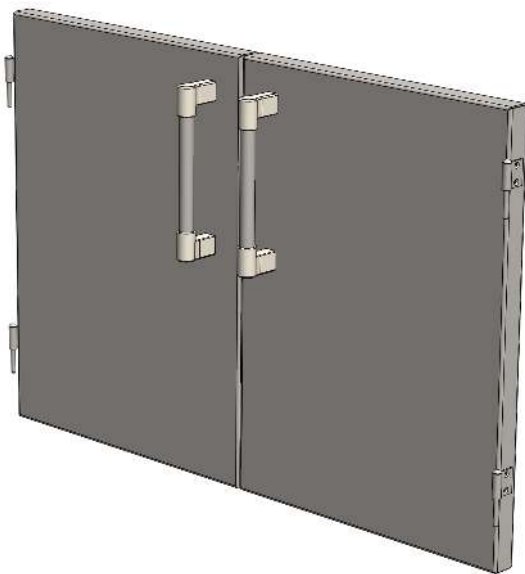

**AXE-30
PARTS LIST**

DOOR FRAME 510-1159

DOOR ASSEMBLY

DOORS
LEFT: 510-1131
RIGHT: 510-1152

HANDLE 290-0401
(MOUNTING HARDWARE
INCLUDED)

ACCESSORY DOOR BIN
XEDS-1 (OPTIONAL)

PLUG 200-0041

BUMPER 290-0100

MAGNETIC
CATCH
290-0283