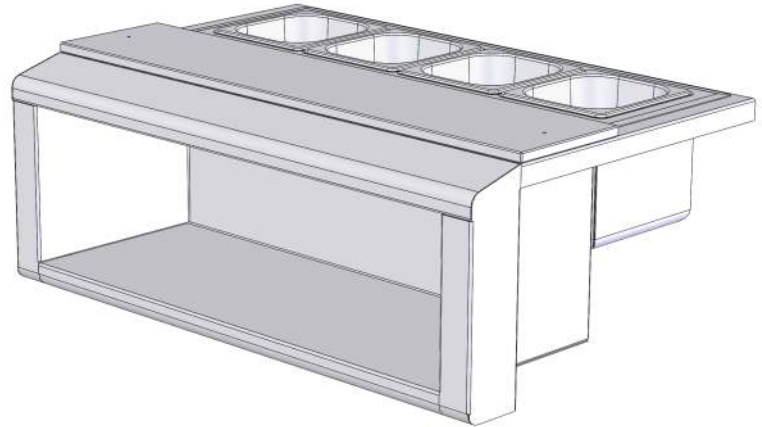

APS-30P
PARTS LIST

APS-30P

ICE RECEPTACLE
510-0161

CUTTING BOARD
130-1606

1/6 FOOD PAN
290-0162