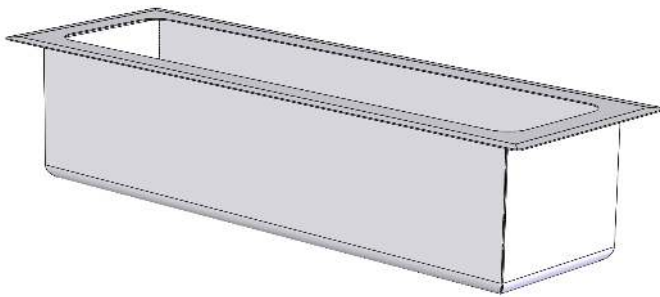

APS-30P
PARTS LIST

APS-30P

ICE RECEPTACLE
510-0161

CUTTING BOARD
130-1606

1/6 FOOD PAN
290-0162