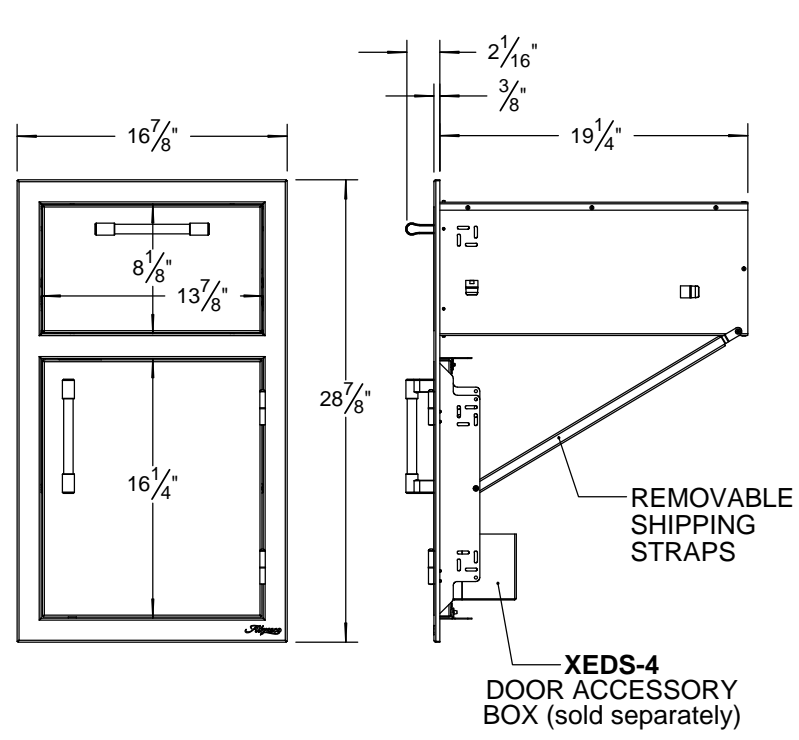

AXE-DDR-R-SC TYPICAL INSTALLATION

COUNTER FRONT CUTOUT REQUIREMENTS