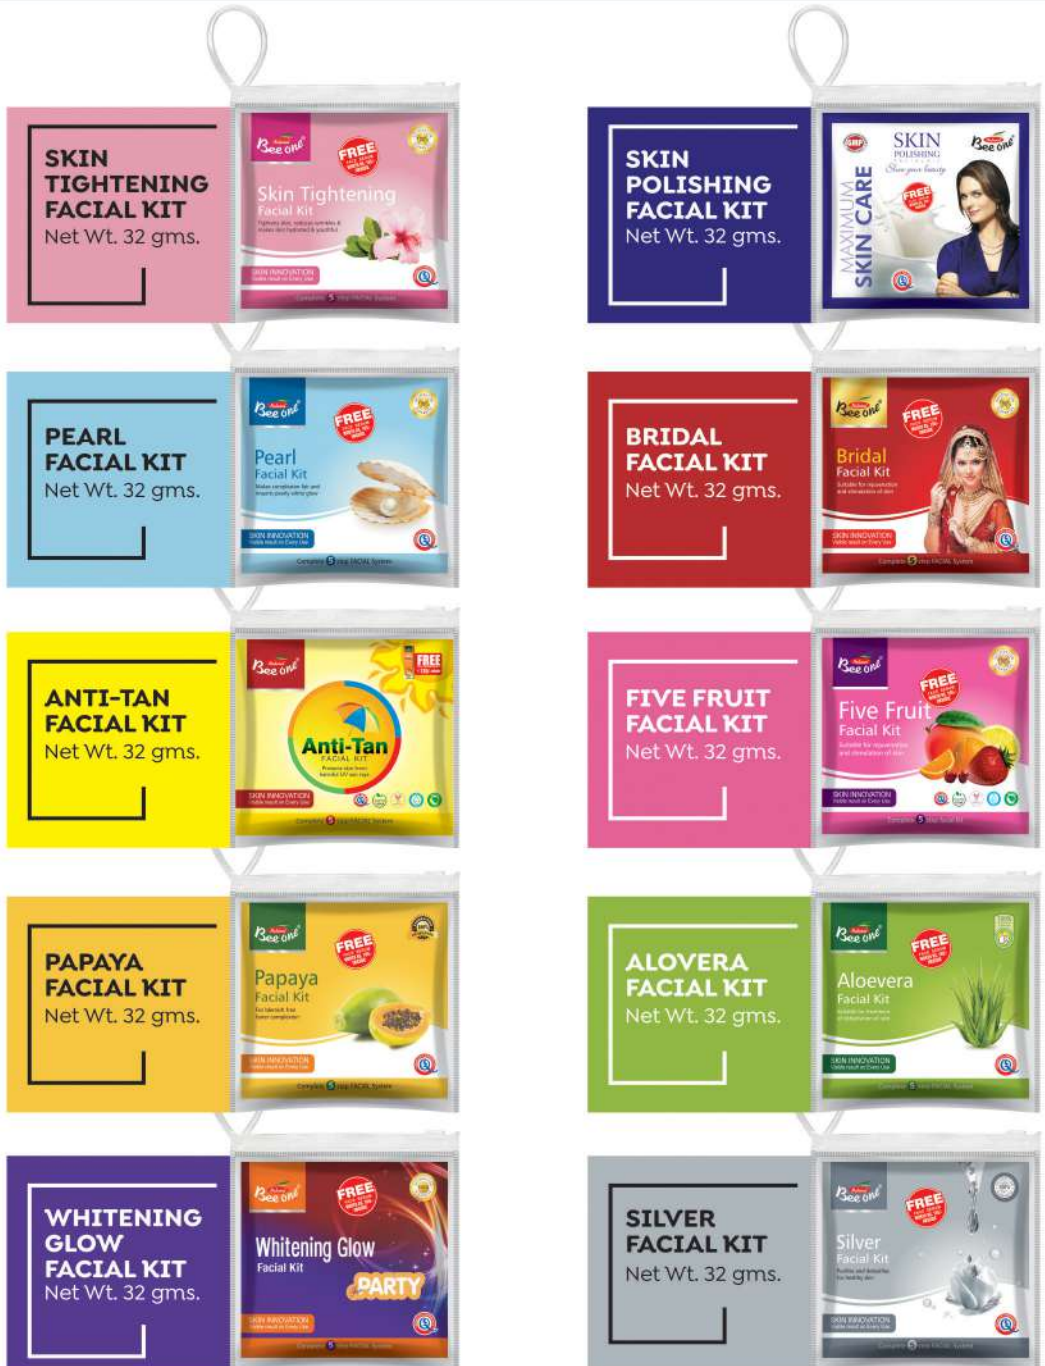

SKIN INNOVATION
Violet, Purple, and Green Line

SUITS FOR PROPAGATED & GLAZED SKIN

PAPAYA FACIAL KIT
Net Wt. 85 gms.

FREE Face Serum 10ml Inside this Pack

ALSO AVAILABLE ON AMAZON

Activated CHARCOAL FACIAL KIT
ENRICHED WITH ACTIVATED CHARCOAL POWDER

6 IN ONE REJUVENATION

CHARCOAL, VIOLET, PURPLE, GREEN, ORANGE PEEL & LIQUORICE, CHARCOAL ENRICHED

CHARCOAL FACIAL KIT
Net Wt. 85 gms.

FREE Face Serum 10ml Inside this Pack

ALSO AVAILABLE ON AMAZON

Five Fruit Facial Kit
Suitable for rejuvenation and stimulation of skin

Five Fruit FACIAL KIT
Net Wt. 85 gms.

FREE Face Serum 10ml Inside this Pack

ALSO AVAILABLE ON AMAZON

FACIAL KIT POUCH PACK

32 gms.

6 IN ONE
REJUVENATION

FREE
FACE SERUM
WORTH RS. 100/-
INSIDE

1 TIME USE

5 IN ONE
REJUVENATION

GOLD FACIAL KIT
Net Wt. 26 gms.

ANTI-TAN FACIAL KIT
Net Wt. 26 gms.

PAPAYA FACIAL KIT
Net Wt. 26 gms.

ALOEVERA

Net Wt. 50 ml.
Net Wt. 100 ml.
Net Wt. 200 ml.
Net Wt. 500 ml.

HONEY & ALMONDS