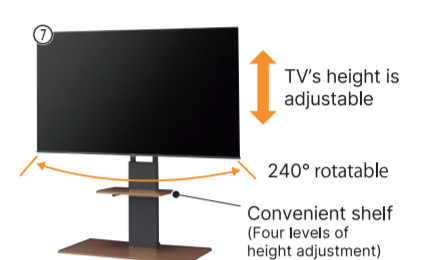

7 TV-Wall Stand HT01
(W90×D48×H116cm)
PHP 15,990