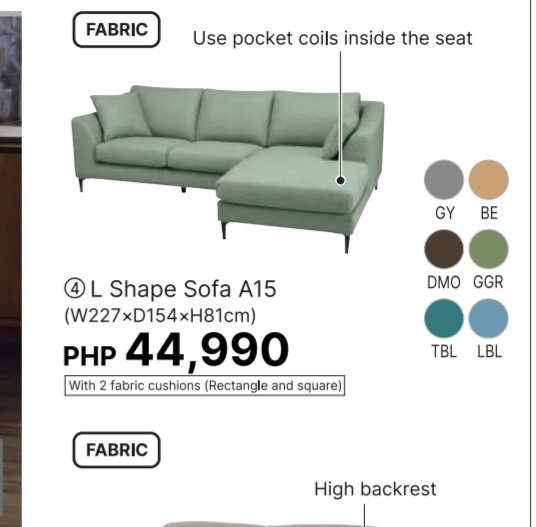

FABRIC Use pocket coils inside the seat

4 L Shape Sofa A15
(W227×D154×H81cm)
PHP 44,990

With 2 fabric cushions (Rectangle and square)

6 3 Seater Sofa A12
(W210×D99×H91cm)
PHP 34,990

With 1 fabric cushion (Square)