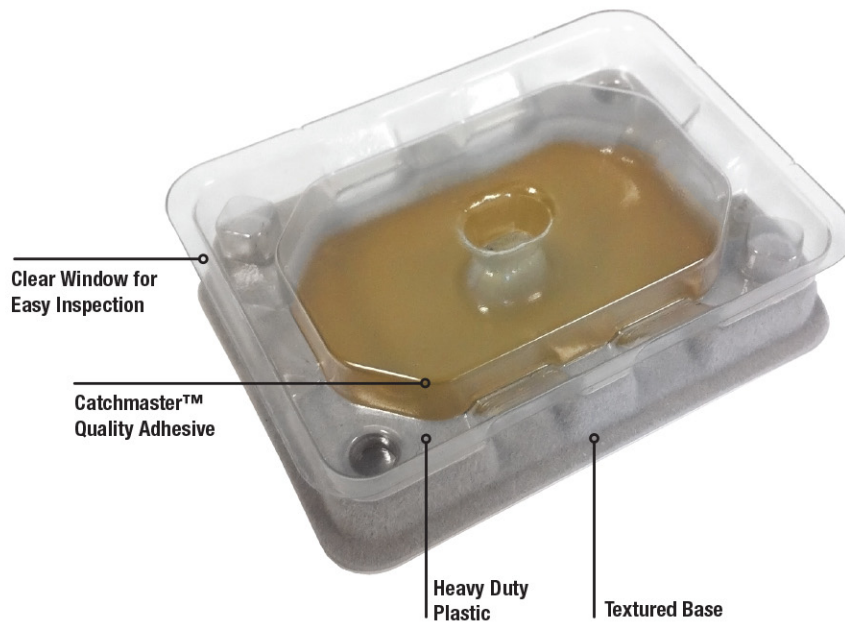

SLIDER BEDBUG MONITOR

The BDS™ SLIDER is a discreet early detection device that can identify bedbug infestations just about anywhere. The BDS™ SLIDER is designed to be placed under mattresses and other bedbug hotspots.

Item
#BDS-SLDR96
Packed
96 monitors per case
Trap Size
2.75 x 2 x 0.625"

FEATURES

- Bedbugs explore the SLIDER's design and textured base and enter from all four sides
- Bedbugs are trapped in adhesive and easily detected through clear window