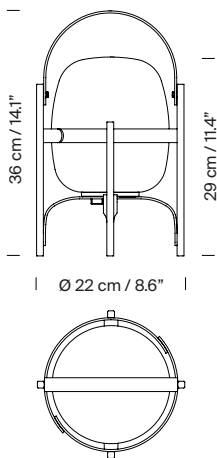

Cestita Alubat

Miguel Milá. 2020
Table Lamps

Regulations:

CE
UNE-EN 60598
UNE-EN 55015
UNE-EN 60529

Maintenance:

Clean with a smooth cloth. Do not use ammonia, solvents or abrasive cleaning products.

Others:

The lamp is delivered in one package.
The assembly instructions are delivered with the product.

Model: