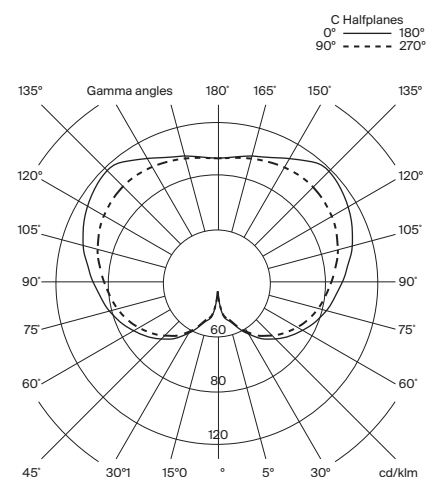

Cestita Alubat

Miguel Milá. 2020
Table Lamps

Cestita Alubat is the latest addition to the Cesta family. Robust yet lightweight, this version is ready for action indoors and out. Its aluminium structure, with a closed plastic balloon for better sealing and a rechargeable battery, is distinguished in its black and white sobriety. The three light intensities: full, standard or low, make this lamp excellent company for adventures or quiet time alike.

The Cesta family is made up of the Cesta, Cestita, Cestita Bateria, Cestita Alubat, Cesta Metálica, and Cestita Metálica table lamps, the Wally wall lamp, and the Globo Cesta and Globo Cestita pendant lamps, symbols of Mediterranean warmth and well-being. These masterpieces by Miguel Milá are part of our Design Classics collection, a series of objects created throughout the Modernist era.

General description:

Black aluminium structure.
White opal polyethylene lampshade.
Switch incorporated into the luminaire with 3 intensity levels.
Lithium battery.
Range: 5h on high power / 12h on medium power / 24h on minimum power.
Includes charger.
Battery charging time: 6.5h

Approximate weight (unpacked):

1,4 kg / 3 lb

Technical information:

Light source included (dimmable).
LED Module

Rated input wattage: 2,5 W
Operating voltage: 2,9 VDC
Colour Temp.: 2.700 K
CRI: 90
Lifetime: 40.000 h
Luminous flux: 313 lm

Built-in dimmable LED
3 light output intensities.
Energy efficiency class (E.E.C): A++ ... A.
Always use this light source.

Input voltage: 100 ~ 240 Vac.
(50 Hz / 60 Hz). According to destination.