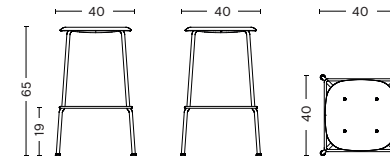

W50 x D52,5 x H79 cm

Seat height 47,5 cm, Seat depth 44 cm

MATERIALS

SEAT AND BACK / Injection moulded solid coloured polypropylene
Thickness 6 mm. Matt slightly textured surface

BASE / Ø16 mm steel tube

With standard gliders / optional felt gliders

OPTIONS

Linking device (Plastic black). Please note, the linking device is not premounted to the frame.

COLOURS AND COMBINATIONS

See page 26

SOFT EDGE 30

- SOFT EDGE 30 -

DIMENSIONS

W40 x D40 x H65 cm
Seat height 65 cm, Seat depth 40 cm

W41,5 x D41,5 x H75 cm
Seat height 75 cm, Seat depth 40 cm

MATERIALS

SEAT / Moulded plywood seat
Top veneer in oak

BASE / Ø16 mm steel tube
With standard gliders / optional felt gliders

COLOURS AND COMBINATIONS

See page 26

- SOFT EDGE P30 -

DIMENSIONS

W40 x D40 x H65 cm
Seat height 65 cm, Seat depth 36 cm

W41,5 x D41,5 x H75 cm
Seat height 75 cm, Seat depth 36 cm

MATERIALS

SEAT / Injection moulded solid coloured polypropylene
Seat thickness 6 mm. Matt slightly textured surface