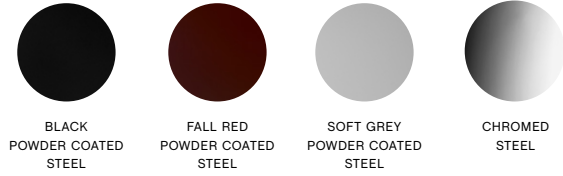

BASE / Ø16 mm steel tube

With standard gliders / optional felt gliders

COLOURS AND COMBINATIONS

See page 28

COLOURS & FINISHES

BASE

SHELL

UPHOLSTERED SEAT
FOR SOFT EDGE 10, 30 & 70

[Click here to see selection of standard fabrics and leathers in the Product Fact Sheet](#)

COMBINATIONS

SHELL \ BASE	SOFT GREY	BLACK	FALL RED	CHROMED
	BLACK STAINED		•	
SOFT BLACK STAINED		•		•
HUNTER STAINED		•		•
FALL RED STAINED		•	•	•
DUSTY GREEN STAINED		•		•
SOFT GREY STAINED	•	•		•
SMOKED LACQUERED		•		•
CLEAR LACQUERED	•	•	•	•
MATT LACQUERED	•	•	•	•

COLOURS & FINISHES

BASE

SHELL

UPHOLSTERED SEAT FOR SOFT EDGE P10

Click here to see selection of standard fabrics and leathers in the Product Fact Sheet

COMBINATIONS

		BASE				
		BLACK	FALL RED	SOFT GREY	WHITE	CHROMED
SHELL	BLACK	•				•
	DUSTY GREEN	•				•
	FALL RED	•	•			•
	HUNTER	•				•
	SOFT GREY	•		•		•
	WHITE				•	•