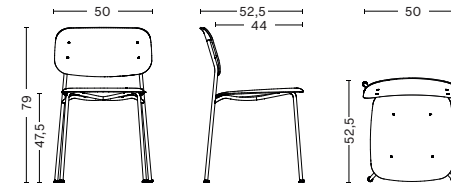

SOFT EDGE 10

- SOFT EDGE 10 -

DIMENSIONS

W50 x D52,5 x H79 cm

Seat height 47,5 cm, Seat depth 44 cm

MATERIALS

SEAT AND BACK / Moulded plywood
Top veneer in oak

BASE / Ø16 mm steel tube

W50 x D52,5 x H79 cm

Seat height 47,5 cm, Seat depth 44 cm

MATERIALS

SEAT AND BACK / Injection moulded solid coloured polypropylene
Thickness 6 mm. Matt slightly textured surface

BASE / Ø16 mm steel tube

With standard gliders / optional felt gliders

OPTIONS

Linking device (Plastic black). Please note, the linking device is not premounted to the frame.

COLOURS AND COMBINATIONS

See page 26

SOFT EDGE 30

- SOFT EDGE 30 -

DIMENSIONS

W40 x D40 x H65 cm
Seat height 65 cm, Seat depth 40 cm

See page 26

- SOFT EDGE P30 -

DIMENSIONS

W40 x D40 x H65 cm
Seat height 65 cm, Seat depth 36 cm

W41,5 x D41,5 x H75 cm
Seat height 75 cm, Seat depth 36 cm

MATERIALS

SEAT / Injection moulded solid coloured polypropylene
Seat thickness 6 mm. Matt slightly textured surface