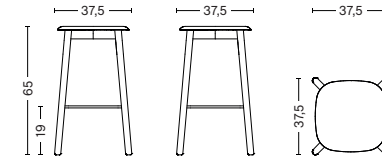

SOFT EDGE WOOD

- SOFT EDGE 12 -

DIMENSIONS

W51,5 x D46 x H79 cm

Seat height 47,5 cm, Seat depth 46 cm

MATERIALS

SEAT AND BACK / Moulded plywood

Top veneer in oak

COLOURS AND COMBINATIONS

See page 38

- SOFT EDGE 32 -

DIMENSIONS

W37,5 x D37,5 x H65 cm
Seat height 65 cm, Seat depth 36 cm

W39 x D39 x H75 cm
Seat height 75 cm, Seat depth 36 cm

MATERIALS

SEAT / Moulded plywood. Top veneer in oak

BASE / Solid oak legs

FOOTREST / Stainless steel

With standard gliders / optional felt gliders

COLOURS AND COMBINATIONS

See page 38

- SOFT EDGE 72 -

DIMENSIONS

W36 x D36 x H47,5 cm
Seat height 47,5 cm, Seat depth 36 cm