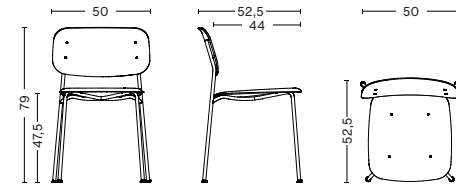

SOFT EDGE 10

- SOFT EDGE 10 -

DIMENSIONS

W50 x D52,5 x H79 cm

Seat height 47,5 cm, Seat depth 44 cm

MATERIALS

SEAT AND BACK / Moulded plywood
Top veneer in oak

BASE / Ø16 mm steel tube

W50 x D52,5 x H79 cm

Seat height 47,5 cm, Seat depth 44 cm

MATERIALS

SEAT AND BACK / Injection moulded solid coloured polypropylene
Thickness 6 mm. Matt slightly textured surface

BASE / Ø16 mm steel tube

With standard gliders / optional felt gliders

See page 26

- SOFT EDGE P30 -

DIMENSIONS

W40 x D40 x H65 cm
Seat height 65 cm, Seat depth 36 cm

W41,5 x D41,5 x H75 cm
Seat height 75 cm, Seat depth 36 cm

MATERIALS

SEAT / Injection moulded solid coloured polypropylene
Seat thickness 6 mm. Matt slightly textured surface

SOFT EDGE WOOD

- SOFT EDGE 12 -

DIMENSIONS

W51,5 x D46 x H79 cm

Seat height 47,5 cm, Seat depth 46 cm

MATERIALS

SEAT AND BACK / Moulded plywood

Top veneer in oak