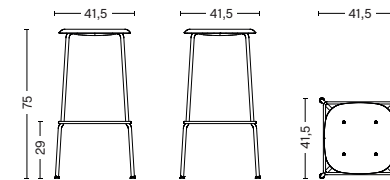

W41,5 x D41,5 x H75 cm
Seat height 75 cm, Seat depth 40 cm

MATERIALS

SEAT / Moulded plywood seat
Top veneer in oak

BASE / Ø16 mm steel tube
With standard gliders / optional felt gliders

COLOURS AND COMBINATIONS

See page 26

- SOFT EDGE P30 -

DIMENSIONS

W40 x D40 x H65 cm
Seat height 65 cm, Seat depth 36 cm

W41,5 x D41,5 x H75 cm
Seat height 75 cm, Seat depth 36 cm

MATERIALS

SEAT / Injection moulded solid coloured polypropylene
Seat thickness 6 mm. Matt slightly textured surface

SOFT EDGE 70

- SOFT EDGE 70 -

DIMENSIONS

W37,5 x D37,5 x H47,5 cm
Seat height 47,5 cm, Seat depth 36 cm

MATERIALS

SEAT / Moulded plywood seat
Top veneer in oak

BASE / Ø16 mm steel tube

With standard gliders / optional felt gliders

COLOURS AND COMBINATIONS

See page 26

- SOFT EDGE P70 -

DIMENSIONS

W37,5 x D37,5 x H47,5 cm
Seat height 47,5 cm, Seat depth 36 cm

MATERIALS

SEAT / Injection moulded solid coloured polypropylene
Thickness 6 mm. Matt slightly textured surface