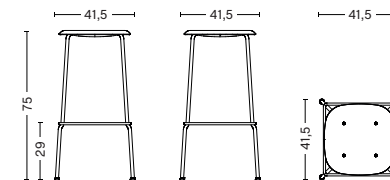

W50 x D52,5 x H79 cm

Seat height 47,5 cm, Seat depth 44 cm

MATERIALS

SEAT AND BACK / Injection moulded solid coloured polypropylene
Thickness 6 mm. Matt slightly textured surface

BASE / Ø16 mm steel tube

With standard gliders / optional felt gliders

OPTIONS

Linking device (Plastic black). Please note, the linking device is not premounted to the frame.

COLOURS AND COMBINATIONS

See page 26

SOFT EDGE 30

- SOFT EDGE 30 -

DIMENSIONS

W40 x D40 x H65 cm
Seat height 65 cm, Seat depth 40 cm

W41,5 x D41,5 x H75 cm
Seat height 75 cm, Seat depth 40 cm

MATERIALS

SEAT / Moulded plywood seat
Top veneer in oak

BASE / Ø16 mm steel tube
With standard gliders / optional felt gliders

COLOURS AND COMBINATIONS

See page 26

- SOFT EDGE P30 -

DIMENSIONS

W40 x D40 x H65 cm
Seat height 65 cm, Seat depth 36 cm

W41,5 x D41,5 x H75 cm
Seat height 75 cm, Seat depth 36 cm

MATERIALS

SEAT / Injection moulded solid coloured polypropylene
Seat thickness 6 mm. Matt slightly textured surface