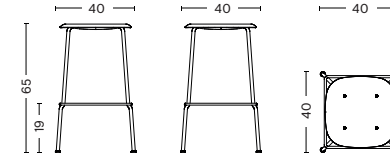

W50 x D52,5 x H79 cm

Seat height 47,5 cm, Seat depth 44 cm

MATERIALS

SEAT AND BACK / Injection moulded solid coloured polypropylene
Thickness 6 mm. Matt slightly textured surface

BASE / Ø16 mm steel tube

With standard gliders / optional felt gliders

OPTIONS

Linking device (Plastic black). Please note, the linking device is not premounted to the frame.

COLOURS AND COMBINATIONS

See page 26

SOFT EDGE 30

- SOFT EDGE 30 -

DIMENSIONS

W40 x D40 x H65 cm
Seat height 65 cm, Seat depth 40 cm

W41,5 x D41,5 x H75 cm
Seat height 75 cm, Seat depth 40 cm

MATERIALS

SEAT / Moulded plywood seat
Top veneer in oak

BASE / Ø16 mm steel tube
With standard gliders / optional felt gliders

COLOURS AND COMBINATIONS

See page 26

- SOFT EDGE P30 -

DIMENSIONS

W40 x D40 x H65 cm
Seat height 65 cm, Seat depth 36 cm

W41,5 x D41,5 x H75 cm
Seat height 75 cm, Seat depth 36 cm

MATERIALS

SEAT / Injection moulded solid coloured polypropylene
Seat thickness 6 mm. Matt slightly textured surface