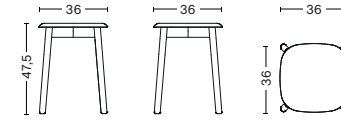

COLOURS AND COMBINATIONS

See page 38

- SOFT EDGE 32 -

DIMENSIONS

W37,5 x D37,5 x H65 cm
Seat height 65 cm, Seat depth 36 cm

W39 x D39 x H75 cm
Seat height 75 cm, Seat depth 36 cm

MATERIALS

SEAT / Moulded plywood. Top veneer in oak

BASE / Solid oak legs

FOOTREST / Stainless steel

With standard gliders / optional felt gliders

COLOURS AND COMBINATIONS

See page 38

- SOFT EDGE 72 -

DIMENSIONS

W36 x D36 x H47,5 cm
Seat height 47,5 cm, Seat depth 36 cm