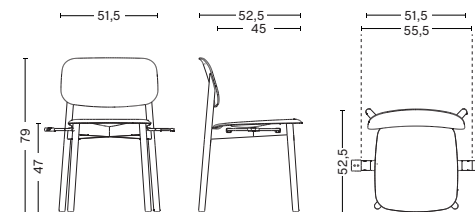

COLOURS AND COMBINATIONS

See page 26

- SOFT EDGE P70 -

DIMENSIONS

W37,5 x D37,5 x H47,5 cm
Seat height 47,5 cm, Seat depth 36 cm

MATERIALS

SEAT / Injection moulded solid coloured polypropylene
Thickness 6 mm. Matt slightly textured surface

SOFT EDGE WOOD

- SOFT EDGE 12 -

DIMENSIONS

W51,5 x D46 x H79 cm

Seat height 47,5 cm, Seat depth 46 cm

MATERIALS

SEAT AND BACK / Moulded plywood

Top veneer in oak

COLOURS AND COMBINATIONS

See page 38

- SOFT EDGE 32 -

DIMENSIONS

W37,5 x D37,5 x H65 cm
Seat height 65 cm, Seat depth 36 cm

W39 x D39 x H75 cm
Seat height 75 cm, Seat depth 36 cm

MATERIALS

SEAT / Moulded plywood. Top veneer in oak

BASE / Solid oak legs

FOOTREST / Stainless steel

With standard gliders / optional felt gliders

COLOURS AND COMBINATIONS

See page 38

- SOFT EDGE 72 -

DIMENSIONS

W36 x D36 x H47,5 cm
Seat height 47,5 cm, Seat depth 36 cm