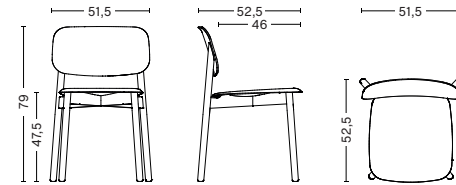

W41,5 x D41,5 x H75 cm
Seat height 75 cm, Seat depth 40 cm

MATERIALS

SEAT / Moulded plywood seat
Top veneer in oak

BASE / Ø16 mm steel tube
With standard gliders / optional felt gliders

COLOURS AND COMBINATIONS

COLOURS AND COMBINATIONS

See page 26

- SOFT EDGE P70 -

DIMENSIONS

W37,5 x D37,5 x H47,5 cm
Seat height 47,5 cm, Seat depth 36 cm

MATERIALS

SEAT / Injection moulded solid coloured polypropylene
Thickness 6 mm. Matt slightly textured surface

SOFT EDGE WOOD

- SOFT EDGE 12 -

DIMENSIONS

W51,5 x D46 x H79 cm

Seat height 47,5 cm, Seat depth 46 cm

MATERIALS

SEAT AND BACK / Moulded plywood

Top veneer in oak

COLOURS AND COMBINATIONS

See page 38

- SOFT EDGE 32 -

DIMENSIONS

W37,5 x D37,5 x H65 cm
Seat height 65 cm, Seat depth 36 cm

W39 x D39 x H75 cm
Seat height 75 cm, Seat depth 36 cm

MATERIALS

SEAT / Moulded plywood. Top veneer in oak