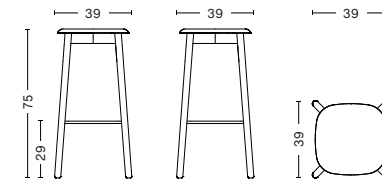

SOFT EDGE WOOD

- SOFT EDGE 12 -

DIMENSIONS

W51,5 x D46 x H79 cm

Seat height 47,5 cm, Seat depth 46 cm

MATERIALS

SEAT AND BACK / Moulded plywood

Top veneer in oak

COLOURS AND COMBINATIONS

See page 38

- SOFT EDGE 32 -

DIMENSIONS

W37,5 x D37,5 x H65 cm
Seat height 65 cm, Seat depth 36 cm

W39 x D39 x H75 cm
Seat height 75 cm, Seat depth 36 cm

MATERIALS

SEAT / Moulded plywood. Top veneer in oak

BASE / Solid oak legs

FOOTREST / Stainless steel

With standard gliders / optional felt gliders

COLOURS AND COMBINATIONS

See page 38

- SOFT EDGE 72 -

DIMENSIONS

W36 x D36 x H47,5 cm
Seat height 47,5 cm, Seat depth 36 cm