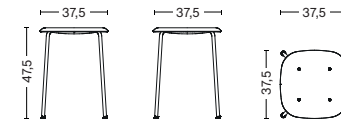

W41,5 x D41,5 x H75 cm
Seat height 75 cm, Seat depth 40 cm

MATERIALS

SEAT / Moulded plywood seat
Top veneer in oak

BASE / Ø16 mm steel tube
With standard gliders / optional felt gliders

COLOURS AND COMBINATIONS

See page 26

- SOFT EDGE P30 -

DIMENSIONS

W40 x D40 x H65 cm
Seat height 65 cm, Seat depth 36 cm

W41,5 x D41,5 x H75 cm
Seat height 75 cm, Seat depth 36 cm

MATERIALS

SEAT / Injection moulded solid coloured polypropylene
Seat thickness 6 mm. Matt slightly textured surface

SOFT EDGE 70

- SOFT EDGE 70 -

DIMENSIONS

W37,5 x D37,5 x H47,5 cm
Seat height 47,5 cm, Seat depth 36 cm

MATERIALS

SEAT / Moulded plywood seat
Top veneer in oak

BASE / Ø16 mm steel tube

With standard gliders / optional felt gliders

COLOURS AND COMBINATIONS

See page 26

- SOFT EDGE P70 -

DIMENSIONS

W37,5 x D37,5 x H47,5 cm
Seat height 47,5 cm, Seat depth 36 cm

MATERIALS

SEAT / Injection moulded solid coloured polypropylene
Thickness 6 mm. Matt slightly textured surface