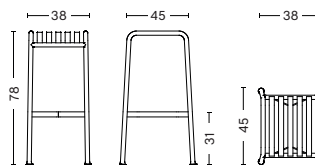

### DIMENSIONS

**PALISSADE TABLE**  
 LENGTH 82,5 CM | 32.48"  
 WIDTH 90 CM | 35.43"  
 HEIGHT 75 CM | 29.53"

**PALISSADE TABLE**  
 LENGTH 170 CM | 66.93"  
 WIDTH 90 CM | 35.43"  
 HEIGHT 75 CM | 29.53"

**PALISSADE MIDDLE LEG**  
 LENGTH 90 CM | 35.43"  
 DEPTH 13,5 CM | 5.31"  
 HEIGHT 75 CM | 29.53"

**PALISSADE CHAIR**  
 WIDTH 47 CM | 18.50"  
 DEPTH 56 CM | 22.05"  
 HEIGHT 80 CM | 31.49"  
 SEAT HEIGHT 45 CM | 17.71"  
 SEAT DEPTH 41 CM | 16.41"

**PALISSADE ARMCHAIR**  
 WIDTH 51 CM | 20.08"  
 DEPTH 56 CM | 22.05"  
 HEIGHT 80 CM | 31.49"  
 SEAT HEIGHT 45 CM | 17.71"  
 SEAT DEPTH 41 CM | 16.41"

**PALISSADE DINING ARMCHAIR**  
 WIDTH 63 CM | 24.80"  
 DEPTH 66 CM | 25.98"  
 HEIGHT 80 CM | 31.49"  
 SEAT HEIGHT 45 CM | 17.71"  
 SEAT DEPTH 44 CM | 17.32"

**PALISSADE BAR STOOL**  
 WIDTH 38 CM | 14.96"  
 DEPTH 45 CM | 17.72"  
 HEIGHT 78 CM | 30.71"

**DIMENSIONS**

**PALISSADE OTTOMAN**  
 WIDTH 65 CM | 25.59"  
 DEPTH 60 CM | 23.62"  
 HEIGHT 37 CM | 14.56"