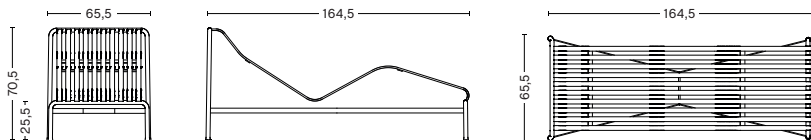

PALISSADE CHAISE LONGUE
WIDTH 65,5 CM | 25.78"
DEPTH 164,5 CM | 64.76"
HEIGHT 70,5 CM | 27.75"
SEAT HEIGHT 25,5 CM | 10.03"