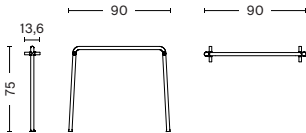

### DIMENSIONS

**PALISSADE TABLE**  
 LENGTH 82,5 CM | 32.48"  
 WIDTH 90 CM | 35.43"  
 HEIGHT 75 CM | 29.53"

**PALISSADE TABLE**  
 LENGTH 170 CM | 66.93"  
 WIDTH 90 CM | 35.43"  
 HEIGHT 75 CM | 29.53"