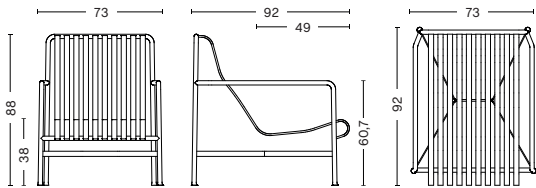

### DIMENSIONS

**PALISSADE TABLE**  
 LENGTH 82,5 CM | 32.48"  
 WIDTH 90 CM | 35.43"  
 HEIGHT 75 CM | 29.53"

**PALISSADE TABLE**  
 LENGTH 170 CM | 66.93"  
 WIDTH 90 CM | 35.43"  
 HEIGHT 75 CM | 29.53"

**PALISSADE BAR STOOL**  
 WIDTH 38 CM | 14.96"  
 DEPTH 45 CM | 17.72"  
 HEIGHT 78 CM | 30.71"

**DIMENSIONS**

**PALISSADE OTTOMAN**  
 WIDTH 65 CM | 25.59"  
 DEPTH 60 CM | 23.62"  
 HEIGHT 37 CM | 14.56"

**PALISSADE STOOL**  
 WIDTH 37 CM | 14.56"  
 DEPTH 42 CM | 16.54"  
 HEIGHT 45 CM | 17.71"

**PALISSADE BENCH**  
 WIDTH 120 CM | 47.24"  
 DEPTH 42 CM | 16.54"  
 HEIGHT 45 CM | 17.71"

**PALISSADE DINING BENCH**  
 WIDTH 128 CM | 50.39"  
 DEPTH 70 CM | 27.56"  
 HEIGHT 80 CM | 31.49"  
 SEAT HEIGHT 45 CM | 17.71"

**PALISSADE DINING BENCH W/O ARMREST**  
 WIDTH 120 CM | 47.24"  
 DEPTH 70 CM | 27.56"  
 HEIGHT 80 CM | 31.49"  
 SEAT HEIGHT 45 CM | 17.71"

**PALISSADE LOUNGE SOFA**  
 WIDTH 139 CM | 54.72"  
 DEPTH 88 CM | 34.65"  
 HEIGHT 70 CM | 27.56"  
 SEAT HEIGHT 38 CM | 14.96"  
 SEAT DEPTH 49 CM / 19.29"