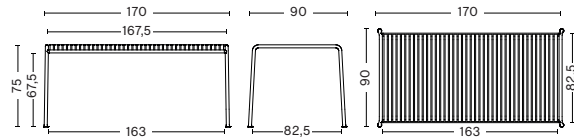

### DIMENSIONS

**PALISSADE TABLE**  
 LENGTH 82,5 CM | 32.48"  
 WIDTH 90 CM | 35.43"  
 HEIGHT 75 CM | 29.53"

**PALISSADE TABLE**  
 LENGTH 170 CM | 66.93"  
 WIDTH 90 CM | 35.43"  
 HEIGHT 75 CM | 29.53"