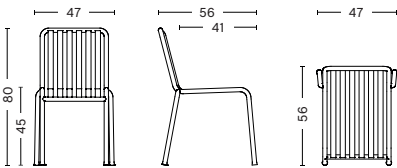

### DIMENSIONS

**PALISSADE TABLE**  
 LENGTH 82,5 CM | 32.48"  
 WIDTH 90 CM | 35.43"  
 HEIGHT 75 CM | 29.53"

**PALISSADE TABLE**  
 LENGTH 170 CM | 66.93"  
 WIDTH 90 CM | 35.43"  
 HEIGHT 75 CM | 29.53"

**PALISSADE MIDDLE LEG**  
 LENGTH 90 CM | 35.43"  
 DEPTH 13,5 CM | 5.31"  
 HEIGHT 75 CM | 29.53"

**PALISSADE CHAIR**  
 WIDTH 47 CM | 18.50"  
 DEPTH 56 CM | 22.05"  
 HEIGHT 80 CM | 31.49"  
 SEAT HEIGHT 45 CM | 17.71"  
 SEAT DEPTH 41 CM | 16.41"

**PALISSADE ARMCHAIR**  
 WIDTH 51 CM | 20.08"  
 DEPTH 56 CM | 22.05"  
 HEIGHT 80 CM | 31.49"  
 SEAT HEIGHT 45 CM | 17.71"  
 SEAT DEPTH 41 CM | 16.41"

**PALISSADE DINING ARMCHAIR**  
 WIDTH 63 CM | 24.80"  
 DEPTH 66 CM | 25.98"  
 HEIGHT 80 CM | 31.49"  
 SEAT HEIGHT 45 CM | 17.71"  
 SEAT DEPTH 44 CM | 17.32"

**PALISSADE BAR STOOL**  
 WIDTH 38 CM | 14.96"  
 DEPTH 45 CM | 17.72"  
 HEIGHT 78 CM | 30.71"

**DIMENSIONS**

**PALISSADE OTTOMAN**  
 WIDTH 65 CM | 25.59"  
 DEPTH 60 CM | 23.62"  
 HEIGHT 37 CM | 14.56"