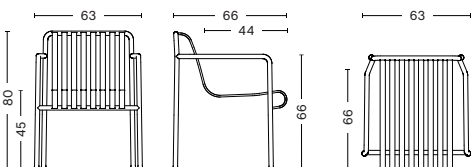

### DIMENSIONS

**PALISSADE TABLE**  
 LENGTH 82,5 CM | 32.48"  
 WIDTH 90 CM | 35.43"  
 HEIGHT 75 CM | 29.53"

**PALISSADE TABLE**  
 LENGTH 170 CM | 66.93"  
 WIDTH 90 CM | 35.43"  
 HEIGHT 75 CM | 29.53"

**PALISSADE MIDDLE LEG**  
 LENGTH 90 CM | 35.43"  
 DEPTH 13,5 CM | 5.31"  
 HEIGHT 75 CM | 29.53"

**PALISSADE CHAIR**  
 WIDTH 47 CM | 18.50"  
 DEPTH 56 CM | 22.05"  
 HEIGHT 80 CM | 31.49"  
 SEAT HEIGHT 45 CM | 17.71"  
 SEAT DEPTH 41 CM | 16.41"

**PALISSADE ARMCHAIR**  
 WIDTH 51 CM | 20.08"  
 DEPTH 56 CM | 22.05"  
 HEIGHT 80 CM | 31.49"  
 SEAT HEIGHT 45 CM | 17.71"  
 SEAT DEPTH 41 CM | 16.41"

**PALISSADE DINING ARMCHAIR**  
 WIDTH 63 CM | 24.80"  
 DEPTH 66 CM | 25.98"  
 HEIGHT 80 CM | 31.49"  
 SEAT HEIGHT 45 CM | 17.71"  
 SEAT DEPTH 44 CM | 17.32"

**PALISSADE BAR STOOL**  
 WIDTH 38 CM | 14.96"  
 DEPTH 45 CM | 17.72"  
 HEIGHT 78 CM | 30.71"

**DIMENSIONS**

**PALISSADE OTTOMAN**  
 WIDTH 65 CM | 25.59"  
 DEPTH 60 CM | 23.62"  
 HEIGHT 37 CM | 14.56"