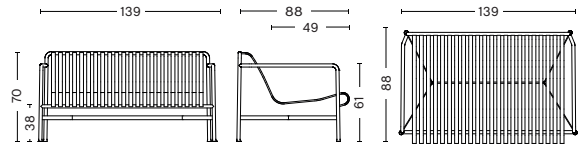

**PALISSADE ARMCHAIR**  
 WIDTH 51 CM | 20.08"  
 DEPTH 56 CM | 22.05"  
 HEIGHT 80 CM | 31.49"  
 SEAT HEIGHT 45 CM | 17.71"  
 SEAT DEPTH 41 CM | 16.41"

**PALISSADE DINING ARMCHAIR**  
 WIDTH 63 CM | 24.80"  
 DEPTH 66 CM | 25.98"  
 HEIGHT 80 CM | 31.49"  
 SEAT HEIGHT 45 CM | 17.71"  
 SEAT DEPTH 44 CM | 17.32"

**PALISSADE BAR STOOL**  
 WIDTH 38 CM | 14.96"  
 DEPTH 45 CM | 17.72"  
 HEIGHT 78 CM | 30.71"

**DIMENSIONS**

**PALISSADE OTTOMAN**  
 WIDTH 65 CM | 25.59"  
 DEPTH 60 CM | 23.62"  
 HEIGHT 37 CM | 14.56"

**PALISSADE STOOL**  
 WIDTH 37 CM | 14.56"  
 DEPTH 42 CM | 16.54"  
 HEIGHT 45 CM | 17.71"

**PALISSADE BENCH**  
 WIDTH 120 CM | 47.24"  
 DEPTH 42 CM | 16.54"  
 HEIGHT 45 CM | 17.71"

**PALISSADE DINING BENCH**  
 WIDTH 128 CM | 50.39"  
 DEPTH 70 CM | 27.56"  
 HEIGHT 80 CM | 31.49"  
 SEAT HEIGHT 45 CM | 17.71"

**PALISSADE DINING BENCH W/O ARMREST**  
 WIDTH 120 CM | 47.24"  
 DEPTH 70 CM | 27.56"  
 HEIGHT 80 CM | 31.49"  
 SEAT HEIGHT 45 CM | 17.71"

**PALISSADE LOUNGE SOFA**  
 WIDTH 139 CM | 54.72"  
 DEPTH 88 CM | 34.65"  
 HEIGHT 70 CM | 27.56"  
 SEAT HEIGHT 38 CM | 14.96"  
 SEAT DEPTH 49 CM / 19.29"