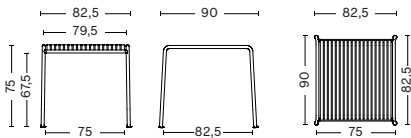

### DIMENSIONS

**PALISSADE TABLE**  
 LENGTH 82,5 CM | 32.48"  
 WIDTH 90 CM | 35.43"  
 HEIGHT 75 CM | 29.53"

**PALISSADE TABLE**  
 LENGTH 170 CM | 66.93"  
 WIDTH 90 CM | 35.43"  
 HEIGHT 75 CM | 29.53"

**PALISSADE BAR STOOL**  
 WIDTH 38 CM | 14.96"  
 DEPTH 45 CM | 17.72"  
 HEIGHT 78 CM | 30.71"

**DIMENSIONS**

**PALISSADE OTTOMAN**  
 WIDTH 65 CM | 25.59"  
 DEPTH 60 CM | 23.62"  
 HEIGHT 37 CM | 14.56"