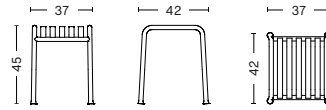

### DIMENSIONS

**PALISSADE TABLE**  
 LENGTH 82,5 CM | 32.48"  
 WIDTH 90 CM | 35.43"  
 HEIGHT 75 CM | 29.53"

**PALISSADE TABLE**  
 LENGTH 170 CM | 66.93"  
 WIDTH 90 CM | 35.43"  
 HEIGHT 75 CM | 29.53"

**PALISSADE ARMCHAIR**  
 WIDTH 51 CM | 20.08"  
 DEPTH 56 CM | 22.05"  
 HEIGHT 80 CM | 31.49"  
 SEAT HEIGHT 45 CM | 17.71"  
 SEAT DEPTH 41 CM | 16.41"

**PALISSADE DINING ARMCHAIR**  
 WIDTH 63 CM | 24.80"  
 DEPTH 66 CM | 25.98"  
 HEIGHT 80 CM | 31.49"  
 SEAT HEIGHT 45 CM | 17.71"  
 SEAT DEPTH 44 CM | 17.32"

**PALISSADE BAR STOOL**  
 WIDTH 38 CM | 14.96"  
 DEPTH 45 CM | 17.72"  
 HEIGHT 78 CM | 30.71"

**DIMENSIONS**

**PALISSADE OTTOMAN**  
 WIDTH 65 CM | 25.59"  
 DEPTH 60 CM | 23.62"  
 HEIGHT 37 CM | 14.56"