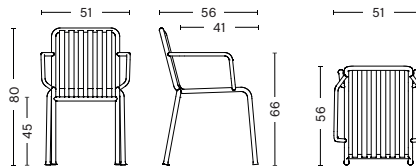

### DIMENSIONS

**PALISSADE TABLE**  
 LENGTH 82,5 CM | 32.48"  
 WIDTH 90 CM | 35.43"  
 HEIGHT 75 CM | 29.53"

**PALISSADE TABLE**  
 LENGTH 170 CM | 66.93"  
 WIDTH 90 CM | 35.43"  
 HEIGHT 75 CM | 29.53"

**PALISSADE MIDDLE LEG**  
 LENGTH 90 CM | 35.43"  
 DEPTH 13,5 CM | 5.31"  
 HEIGHT 75 CM | 29.53"

**PALISSADE CHAIR**  
 WIDTH 47 CM | 18.50"  
 DEPTH 56 CM | 22.05"  
 HEIGHT 80 CM | 31.49"  
 SEAT HEIGHT 45 CM | 17.71"  
 SEAT DEPTH 41 CM | 16.41"

**PALISSADE ARMCHAIR**  
 WIDTH 51 CM | 20.08"  
 DEPTH 56 CM | 22.05"  
 HEIGHT 80 CM | 31.49"  
 SEAT HEIGHT 45 CM | 17.71"  
 SEAT DEPTH 41 CM | 16.41"

**PALISSADE DINING ARMCHAIR**  
 WIDTH 63 CM | 24.80"  
 DEPTH 66 CM | 25.98"  
 HEIGHT 80 CM | 31.49"  
 SEAT HEIGHT 45 CM | 17.71"  
 SEAT DEPTH 44 CM | 17.32"

**PALISSADE BAR STOOL**  
 WIDTH 38 CM | 14.96"  
 DEPTH 45 CM | 17.72"  
 HEIGHT 78 CM | 30.71"

**DIMENSIONS**

**PALISSADE OTTOMAN**  
 WIDTH 65 CM | 25.59"  
 DEPTH 60 CM | 23.62"  
 HEIGHT 37 CM | 14.56"