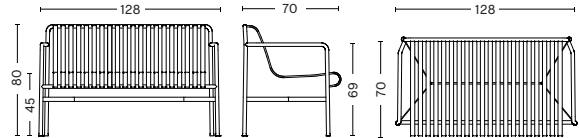

### DIMENSIONS

**PALISSADE TABLE**  
 LENGTH 82,5 CM | 32.48"  
 WIDTH 90 CM | 35.43"  
 HEIGHT 75 CM | 29.53"

**PALISSADE TABLE**  
 LENGTH 170 CM | 66.93"  
 WIDTH 90 CM | 35.43"  
 HEIGHT 75 CM | 29.53"

**PALISSADE ARMCHAIR**  
 WIDTH 51 CM | 20.08"  
 DEPTH 56 CM | 22.05"  
 HEIGHT 80 CM | 31.49"  
 SEAT HEIGHT 45 CM | 17.71"  
 SEAT DEPTH 41 CM | 16.41"

**PALISSADE DINING ARMCHAIR**  
 WIDTH 63 CM | 24.80"  
 DEPTH 66 CM | 25.98"  
 HEIGHT 80 CM | 31.49"  
 SEAT HEIGHT 45 CM | 17.71"  
 SEAT DEPTH 44 CM | 17.32"

**PALISSADE BAR STOOL**  
 WIDTH 38 CM | 14.96"  
 DEPTH 45 CM | 17.72"  
 HEIGHT 78 CM | 30.71"

**DIMENSIONS**

**PALISSADE OTTOMAN**  
 WIDTH 65 CM | 25.59"  
 DEPTH 60 CM | 23.62"  
 HEIGHT 37 CM | 14.56"

**PALISSADE STOOL**  
 WIDTH 37 CM | 14.56"  
 DEPTH 42 CM | 16.54"  
 HEIGHT 45 CM | 17.71"

**PALISSADE BENCH**  
 WIDTH 120 CM | 47.24"  
 DEPTH 42 CM | 16.54"  
 HEIGHT 45 CM | 17.71"

**PALISSADE DINING BENCH**  
 WIDTH 128 CM | 50.39"  
 DEPTH 70 CM | 27.56"  
 HEIGHT 80 CM | 31.49"  
 SEAT HEIGHT 45 CM | 17.71"