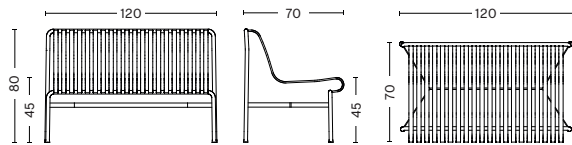

### DIMENSIONS

**PALISSADE TABLE**  
 LENGTH 82,5 CM | 32.48"  
 WIDTH 90 CM | 35.43"  
 HEIGHT 75 CM | 29.53"

**PALISSADE TABLE**  
 LENGTH 170 CM | 66.93"  
 WIDTH 90 CM | 35.43"  
 HEIGHT 75 CM | 29.53"

**PALISSADE ARMCHAIR**  
 WIDTH 51 CM | 20.08"  
 DEPTH 56 CM | 22.05"  
 HEIGHT 80 CM | 31.49"  
 SEAT HEIGHT 45 CM | 17.71"  
 SEAT DEPTH 41 CM | 16.41"

**PALISSADE DINING ARMCHAIR**  
 WIDTH 63 CM | 24.80"  
 DEPTH 66 CM | 25.98"  
 HEIGHT 80 CM | 31.49"  
 SEAT HEIGHT 45 CM | 17.71"  
 SEAT DEPTH 44 CM | 17.32"

**PALISSADE BAR STOOL**  
 WIDTH 38 CM | 14.96"  
 DEPTH 45 CM | 17.72"  
 HEIGHT 78 CM | 30.71"

**DIMENSIONS**

**PALISSADE OTTOMAN**  
 WIDTH 65 CM | 25.59"  
 DEPTH 60 CM | 23.62"  
 HEIGHT 37 CM | 14.56"

**PALISSADE STOOL**  
 WIDTH 37 CM | 14.56"  
 DEPTH 42 CM | 16.54"  
 HEIGHT 45 CM | 17.71"

**PALISSADE BENCH**  
 WIDTH 120 CM | 47.24"  
 DEPTH 42 CM | 16.54"  
 HEIGHT 45 CM | 17.71"

**PALISSADE DINING BENCH**  
 WIDTH 128 CM | 50.39"  
 DEPTH 70 CM | 27.56"  
 HEIGHT 80 CM | 31.49"  
 SEAT HEIGHT 45 CM | 17.71"