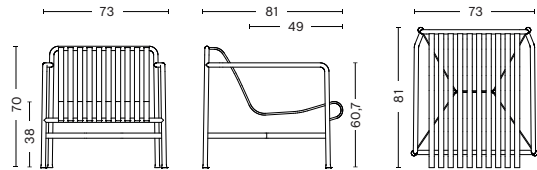

PALISSADE LOUNGE CHAIR LOW
WIDTH 73 CM | 28.74"
DEPTH 81 CM | 31.89"
HEIGHT 70 CM | 27.56"
SEAT HEIGHT 38 CM | 14.96"
SEAT DEPTH 49 CM / 19.29"