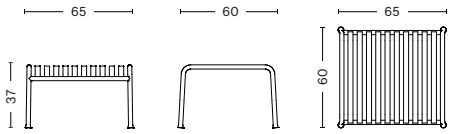

### DIMENSIONS

**PALISSADE TABLE**  
 LENGTH 82,5 CM | 32.48"  
 WIDTH 90 CM | 35.43"  
 HEIGHT 75 CM | 29.53"

**PALISSADE TABLE**  
 LENGTH 170 CM | 66.93"  
 WIDTH 90 CM | 35.43"  
 HEIGHT 75 CM | 29.53"

**PALISSADE ARMCHAIR**  
 WIDTH 51 CM | 20.08"  
 DEPTH 56 CM | 22.05"  
 HEIGHT 80 CM | 31.49"  
 SEAT HEIGHT 45 CM | 17.71"  
 SEAT DEPTH 41 CM | 16.41"

**PALISSADE DINING ARMCHAIR**  
 WIDTH 63 CM | 24.80"  
 DEPTH 66 CM | 25.98"  
 HEIGHT 80 CM | 31.49"  
 SEAT HEIGHT 45 CM | 17.71"  
 SEAT DEPTH 44 CM | 17.32"

**PALISSADE BAR STOOL**  
 WIDTH 38 CM | 14.96"  
 DEPTH 45 CM | 17.72"  
 HEIGHT 78 CM | 30.71"

**DIMENSIONS**

**PALISSADE OTTOMAN**  
 WIDTH 65 CM | 25.59"  
 DEPTH 60 CM | 23.62"  
 HEIGHT 37 CM | 14.56"