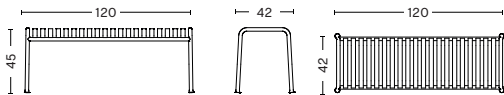

PALISSADE BENCH
WIDTH 120 CM | 47.24"
DEPTH 42 CM | 16.54"
HEIGHT 45 CM | 17.71"