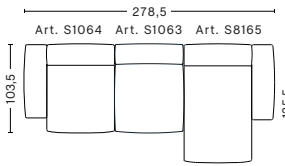

DIMENSIONS

W331 x D135,5 x H67 cm
Seat H37 cm

3 SEATER COMBINATION 5 LOW ARMREST | RIGHT

DIMENSIONS

W348 x D135,5 x H67 cm
Seat H37 cm

FABRIC GROUPS

1 | Surface by HAY, Remix, Linara, Random Fade, Mode, Lint, Swarm, Atlas 2 | Steelcut, Steelcut Trio, Melange Nap, Lola, Olavi by HAY, Flamiber, Fairway, Linen Grid 3 | Divina, Divina Melange, Divina MD, Fiord, Ruskin, Roden, DOT 1682, Re-wool, Compound 4 | Hallingdal, Canvas, Lila, Raas, Bolgheri 5 | Sierra, Balder, Harald 6 | Sense, Vidar, Nevada, California, Coda

3 SEATER COMBINATION 9 LOW ARMREST | LEFT

DIMENSIONS

W278,5 x D135,5 x H67 cm
Seat H37 cm

3 SEATER COMBINATION 10 LOW ARMREST | LEFT

DIMENSIONS

W312,5 x D135,5 x H67 cm
Seat H37 cm

3 SEATER COMBINATION 9 LOW ARMREST | RIGHT

DIMENSIONS

W278,5 x D135,5 x H67 cm
Seat H37 cm

3 SEATER COMBINATION 10 LOW ARMREST | RIGHT

DIMENSIONS

W312,5 x D135,5 x H67 cm
Seat H37 cm

FABRIC GROUPS

1 | Surface by HAY, Remix, Linara, Random Fade, Mode, Lint, Swarm, Atlas 2 | Steelcut, Steelcut Trio, Melange Nap, Lola, Olavi by HAY, Flamiber, Fairway, Linen Grid 3 | Divina, Divina Melange, Divina MD, Fiord, Ruskin, Roden, DOT 1682, Re-wool, Compound 4 | Hallingdal, Canvas, Lila, Raas, Bolgheri 5 | Sierra, Balder, Harald 6 | Sense, Vidar, Nevada, California, Coda