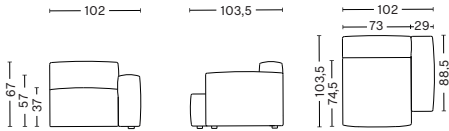

MAGS SOFT LOW ARMREST

MODULE OVERVIEW

HAY

**MAGS SOFT LOW ARMREST
NARROW MODULE**

S1064 | LOW ARMREST | NARROW | LEFT END

DIMENSIONS

W102 x D103,5 x H67 cm
Seat H37 cm
Armrest W29 x H67 cm

**MAGS SOFT LOW ARMREST
WIDE MODULE**

S1964 | LOW ARMREST | WIDE | LEFT END

DIMENSIONS

W119 x D103,5 x H67 cm
Seat H37 cm
Armrest W29 x H67 cm

S1065 | LOW ARMREST | NARROW | RIGHT END

DIMENSIONS

W102 x D103,5 x H67 cm
Seat H37 cm
Armrest W29 x H67 cm

S1965 | LOW ARMREST | WIDE | RIGHT END

DIMENSIONS

W119 x D103,5 x H67 cm
Seat H37 cm
Armrest W29 x H67 cm

S1063 | NARROW | MIDDLE

DIMENSIONS

W74,5 x D103,5 x H67 cm
Seat H37 cm

S1963 | WIDE | MIDDLE

DIMENSIONS

DIMENSIONS

W274,5 x D274,5 x H67 cm
Seat H37 cm

CORNER COMBINATION 2 LOW ARMREST | RIGHT

DIMENSIONS

W274,5 x D235,5 x H67 cm
Seat H37 cm

FABRIC GROUPS

1 | Surface by HAY, Remix, Linara, Random Fade, Mode, Lint, Swarm, Atlas 2 | Steelcut, Steelcut Trio, Melange Nap, Lola, Olavi by HAY, Flamiber, Fairway, Linen Grid 3 | Divina, Divina Melange, Divina MD, Fiord, Ruskin, Roden, DOT 1682, Re-wool, Compound 4 | Hallingdal, Canvas, Lila, Raas, Bolgheri 5 | Sierra, Balder, Harald 6 | Sense, Vidar, Nevada, California, Coda