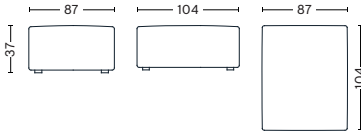

MAGS OTTOMAN

S01 | OTTOMAN | EXTRA SMALL

DIMENSIONS

W87 x D87 x H37 cm
Seat H37 cm

S02 | OTTOMAN | SMALL

DIMENSIONS

W87 x D104 x H37 cm
Seat H37 cm

MAGS CUSHIONS

9 | MAGS CUSHION

DIMENSIONS

W55 x D9 x H48 cm

10 | MAGS CUSHION

DIMENSIONS

W60 x D9 x H33 cm

OPTIONAL

Foam option