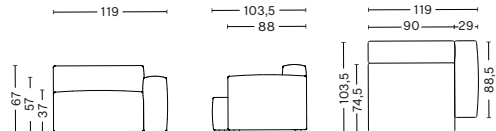

S1964 | LOW ARMREST | WIDE | LEFT END

DIMENSIONS

W119 x D103,5 x H67 cm
Seat H37 cm
Armrest W29 x H67 cm

S1065 | LOW ARMREST | NARROW | RIGHT END

DIMENSIONS

W102 x D103,5 x H67 cm
Seat H37 cm
Armrest W29 x H67 cm

S1965 | LOW ARMREST | WIDE | RIGHT END

DIMENSIONS

W119 x D103,5 x H67 cm
Seat H37 cm
Armrest W29 x H67 cm

S1063 | NARROW | MIDDLE

DIMENSIONS

W74,5 x D103,5 x H67 cm
Seat H37 cm

S1963 | WIDE | MIDDLE

DIMENSIONS

CORNER COMBINATION 1 LOW ARMREST | LEFT

DIMENSIONS

W274,5 x D274,5 x H67 cm
Seat H37 cm

CORNER COMBINATION 2 LOW ARMREST | LEFT

DIMENSIONS

W274,5 x D235,5 x H67 cm
Seat H37 cm

CORNER COMBINATION 1 LOW ARMREST | RIGHT

DIMENSIONS

W274,5 x D274,5 x H67 cm
Seat H37 cm

CORNER COMBINATION 2 LOW ARMREST | RIGHT

DIMENSIONS

W274,5 x D235,5 x H67 cm
Seat H37 cm

FABRIC GROUPS

1 | Surface by HAY, Remix, Linara, Random Fade, Mode, Lint, Swarm, Atlas 2 | Steelcut, Steelcut Trio, Melange Nap, Lola, Olavi by HAY, Flamiber, Fairway, Linen Grid 3 | Divina, Divina Melange, Divina MD, Fiord, Ruskin, Roden, DOT 1682, Re-wool, Compound 4 | Hallingdal, Canvas, Lila, Raas, Bolgheri 5 | Sierra, Balder, Harald 6 | Sense, Vidar, Nevada, California, Coda