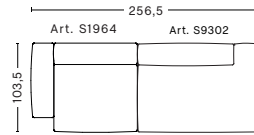

9 | MAGS CUSHION

DIMENSIONS

W55 x D9 x H48 cm

10 | MAGS CUSHION

DIMENSIONS

W60 x D9 x H33 cm

OPTIONAL

Foam option

2 SEATER COMBINATION 1 LOW ARMREST

DIMENSIONS

W204 x D103,5 x H67 cm
Seat H37 cm

2,5 SEATER COMBINATION 2 LOW ARMREST | LEFT

DIMENSIONS

W256,5 x D103,5 x H67 cm
Seat H37 cm

2,5 SEATER COMBINATION 1 LOW ARMREST