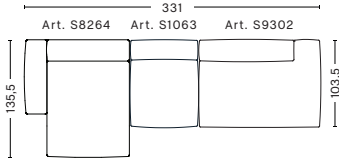

3 SEATER COMBINATION 4 LOW ARMREST | LEFT

DIMENSIONS

W331 x D135,5 x H67 cm
Seat H37 cm