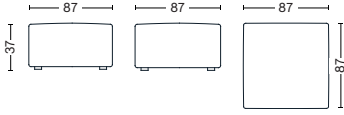

DIMENSIONS

W137,5 x D103,5 x H67 cm
Seat H37 cm
Backrest W24 cm

S7265 | LOW ARMREST | CHAISE LONGUE LONG | RIGHT END

DIMENSIONS

W122 x D153 x H67 cm
Seat H37 cm
Backrest W24 cm

S9301 | LOUNGE | RIGHT END

DIMENSIONS

W137,5 x D103,5 x H67 cm
Seat H37 cm
Backrest W24 cm

OPTIONAL

Foam option

FABRIC GROUPS

1 | Surface by HAY, Remix, Linara, Random Fade, Mode, Lint, Swarm, Atlas 2 | Steelcut, Steelcut Trio, Melange Nap, Lola, Olavi by HAY, Flamiber, Fairway, Linen Grid 3 | Divina, Divina Melange, Divina MD, Fiord, Ruskin, Roden, DOT 1682, Re-wool, Compound 4 | Hallingdal, Canvas, Lila, Raas, Bolgheri 5 | Sierra, Balder, Harald 6 | Sense, Vidar, Nevada, California, Coda

MAGS OTTOMAN

S01 | OTTOMAN | EXTRA SMALL

DIMENSIONS

W87 x D87 x H37 cm
Seat H37 cm

S02 | OTTOMAN | SMALL

DIMENSIONS

W87 x D104 x H37 cm
Seat H37 cm

MAGS CUSHIONS