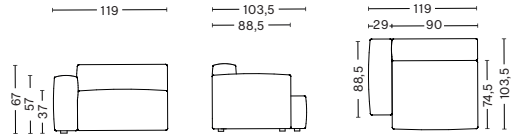

MAGS SOFT LOW ARMREST

MODULE OVERVIEW

HAY

**MAGS SOFT LOW ARMREST
NARROW MODULE**

S1064 | LOW ARMREST | NARROW | LEFT END

DIMENSIONS

W102 x D103,5 x H67 cm
Seat H37 cm
Armrest W29 x H67 cm

**MAGS SOFT LOW ARMREST
WIDE MODULE**

S1964 | LOW ARMREST | WIDE | LEFT END

DIMENSIONS

W119 x D103,5 x H67 cm
Seat H37 cm
Armrest W29 x H67 cm

S1065 | LOW ARMREST | NARROW | RIGHT END

DIMENSIONS

W102 x D103,5 x H67 cm
Seat H37 cm
Armrest W29 x H67 cm

S1965 | LOW ARMREST | WIDE | RIGHT END

DIMENSIONS

W119 x D103,5 x H67 cm
Seat H37 cm
Armrest W29 x H67 cm

S1063 | NARROW | MIDDLE

DIMENSIONS

W74,5 x D103,5 x H67 cm
Seat H37 cm

S1963 | WIDE | MIDDLE

DIMENSIONS

CORNER COMBINATION 1 LOW ARMREST | LEFT

DIMENSIONS

W274,5 x D274,5 x H67 cm
Seat H37 cm

CORNER COMBINATION 2 LOW ARMREST | LEFT

DIMENSIONS

W274,5 x D235,5 x H67 cm
Seat H37 cm

CORNER COMBINATION 1 LOW ARMREST | RIGHT