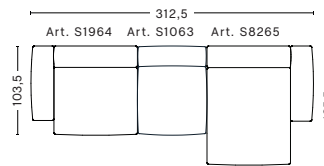

DIMENSIONS

W331 x D135,5 x H67 cm
Seat H37 cm

3 SEATER COMBINATION 5 LOW ARMREST | RIGHT

DIMENSIONS

W348 x D135,5 x H67 cm
Seat H37 cm

FABRIC GROUPS

1 | Surface by HAY, Remix, Linara, Random Fade, Mode, Lint, Swarm, Atlas 2 | Steelcut, Steelcut Trio, Melange Nap, Lola, Olavi by HAY, Flamiber, Fairway, Linen Grid 3 | Divina, Divina Melange, Divina MD, Fiord, Ruskin, Roden, DOT 1682, Re-wool, Compound 4 | Hallingdal, Canvas, Lila, Raas, Bolgheri 5 | Sierra, Balder, Harald 6 | Sense, Vidar, Nevada, California, Coda

3 SEATER COMBINATION 9 LOW ARMREST | LEFT

DIMENSIONS

W278,5 x D135,5 x H67 cm
Seat H37 cm

3 SEATER COMBINATION 10 LOW ARMREST | LEFT

DIMENSIONS

W312,5 x D135,5 x H67 cm
Seat H37 cm

3 SEATER COMBINATION 9 LOW ARMREST | RIGHT

DIMENSIONS

W278,5 x D135,5 x H67 cm
Seat H37 cm

3 SEATER COMBINATION 10 LOW ARMREST | RIGHT

DIMENSIONS

W312,5 x D135,5 x H67 cm
Seat H37 cm

FABRIC GROUPS

1 | Surface by HAY, Remix, Linara, Random Fade, Mode, Lint, Swarm, Atlas 2 | Steelcut, Steelcut Trio, Melange Nap, Lola, Olavi by HAY, Flamiber, Fairway, Linen Grid 3 | Divina, Divina Melange, Divina MD, Fiord, Ruskin, Roden, DOT 1682, Re-wool, Compound 4 | Hallingdal, Canvas, Lila, Raas, Bolgheri 5 | Sierra, Balder, Harald 6 | Sense, Vidar, Nevada, California, Coda