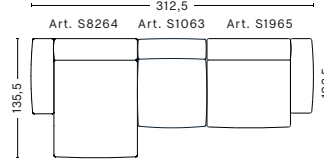

DIMENSIONS

W331 x D135,5 x H67 cm
Seat H37 cm

3 SEATER COMBINATION 5 LOW ARMREST | RIGHT

DIMENSIONS

W348 x D135,5 x H67 cm
Seat H37 cm

FABRIC GROUPS

1 | Surface by HAY, Remix, Linara, Random Fade, Mode, Lint, Swarm, Atlas 2 | Steelcut, Steelcut Trio, Melange Nap, Lola, Olavi by HAY, Flamiber, Fairway, Linen Grid 3 | Divina, Divina Melange, Divina MD, Fiord, Ruskin, Roden, DOT 1682, Re-wool, Compound 4 | Hallingdal, Canvas, Lila, Raas, Bolgheri 5 | Sierra, Balder, Harald 6 | Sense, Vidar, Nevada, California, Coda

3 SEATER COMBINATION 9 LOW ARMREST | LEFT

DIMENSIONS

W278,5 x D135,5 x H67 cm
Seat H37 cm

3 SEATER COMBINATION 10 LOW ARMREST | LEFT

DIMENSIONS

W312,5 x D135,5 x H67 cm
Seat H37 cm

3 SEATER COMBINATION 9 LOW ARMREST | RIGHT