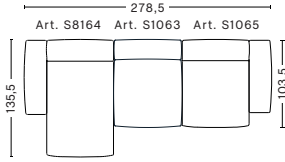

DIMENSIONS

W331 x D135,5 x H67 cm
Seat H37 cm

3 SEATER COMBINATION 5 LOW ARMREST | RIGHT

DIMENSIONS

W348 x D135,5 x H67 cm
Seat H37 cm

FABRIC GROUPS

1 | Surface by HAY, Remix, Linara, Random Fade, Mode, Lint, Swarm, Atlas 2 | Steelcut, Steelcut Trio, Melange Nap, Lola, Olavi by HAY, Flamiber, Fairway, Linen Grid 3 | Divina, Divina Melange, Divina MD, Fiord, Ruskin, Roden, DOT 1682, Re-wool, Compound 4 | Hallingdal, Canvas, Lila, Raas, Bolgheri 5 | Sierra, Balder, Harald 6 | Sense, Vidar, Nevada, California, Coda

3 SEATER COMBINATION 9 LOW ARMREST | LEFT

DIMENSIONS

W278,5 x D135,5 x H67 cm
Seat H37 cm

3 SEATER COMBINATION 10 LOW ARMREST | LEFT

DIMENSIONS

W312,5 x D135,5 x H67 cm
Seat H37 cm

3 SEATER COMBINATION 9 LOW ARMREST | RIGHT