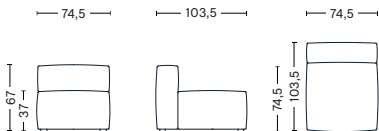

S1964 | LOW ARMREST | WIDE | LEFT END

DIMENSIONS

W119 x D103,5 x H67 cm
Seat H37 cm
Armrest W29 x H67 cm

S1065 | LOW ARMREST | NARROW | RIGHT END

DIMENSIONS

W102 x D103,5 x H67 cm
Seat H37 cm
Armrest W29 x H67 cm

S1965 | LOW ARMREST | WIDE | RIGHT END

DIMENSIONS

W119 x D103,5 x H67 cm
Seat H37 cm
Armrest W29 x H67 cm

S1063 | NARROW | MIDDLE

DIMENSIONS

W74,5 x D103,5 x H67 cm
Seat H37 cm

S1963 | WIDE | MIDDLE

DIMENSIONS

DIMENSIONS

W137,5 x D103,5 x H67 cm
Seat H37 cm
Backrest W24 cm

S7265 | LOW ARMREST | CHAISE LONGUE LONG | RIGHT END

DIMENSIONS

W122 x D153 x H67 cm
Seat H37 cm
Backrest W24 cm

S9301 | LOUNGE | RIGHT END

DIMENSIONS

CORNER COMBINATION 1 LOW ARMREST | LEFT

DIMENSIONS

W274,5 x D274,5 x H67 cm
Seat H37 cm

CORNER COMBINATION 2 LOW ARMREST | LEFT

DIMENSIONS

W274,5 x D235,5 x H67 cm
Seat H37 cm

CORNER COMBINATION 1 LOW ARMREST | RIGHT