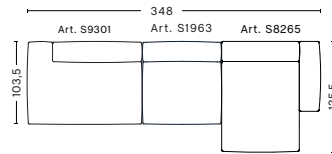

3 SEATER COMBINATION 4 LOW ARMREST | LEFT

DIMENSIONS

W331 x D135,5 x H67 cm
Seat H37 cm

3 SEATER COMBINATION 5 LOW ARMREST | LEFT

DIMENSIONS

W348 x D135,5 x H67 cm
Seat H37 cm

3 SEATER COMBINATION 4 LOW ARMREST | RIGHT

DIMENSIONS

W331 x D135,5 x H67 cm
Seat H37 cm

3 SEATER COMBINATION 5 LOW ARMREST | RIGHT

DIMENSIONS

W348 x D135,5 x H67 cm
Seat H37 cm

FABRIC GROUPS

1 | Surface by HAY, Remix, Linara, Random Fade, Mode, Lint, Swarm, Atlas 2 | Steelcut, Steelcut Trio, Melange Nap, Lola, Olavi by HAY, Flamiber, Fairway, Linen Grid 3 | Divina, Divina Melange, Divina MD, Fiord, Ruskin, Roden, DOT 1682, Re-wool, Compound 4 | Hallingdal, Canvas, Lila, Raas, Bolgheri 5 | Sierra, Balder, Harald 6 | Sense, Vidar, Nevada, California, Coda