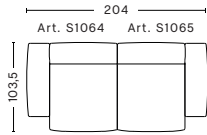

2 SEATER COMBINATION 1 LOW ARMREST

DIMENSIONS

W204 x D103,5 x H67 cm
Seat H37 cm