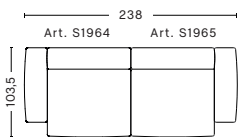

9 | MAGS CUSHION

DIMENSIONS

W55 x D9 x H48 cm

10 | MAGS CUSHION

DIMENSIONS

W60 x D9 x H33 cm

OPTIONAL

Foam option

2 SEATER COMBINATION 1 LOW ARMREST

DIMENSIONS

W204 x D103,5 x H67 cm
Seat H37 cm

2,5 SEATER COMBINATION 2 LOW ARMREST | LEFT

DIMENSIONS

W256,5 x D103,5 x H67 cm
Seat H37 cm

2,5 SEATER COMBINATION 1 LOW ARMREST

DIMENSIONS

W238 x D103,5 x H67 cm
Seat H37 cm

2,5 SEATER COMBINATION 2 LOW ARMREST | RIGHT

DIMENSIONS

W256,5 x D103,5 x H67 cm
Seat H37 cm

OPTIONAL

Foam option

FABRIC GROUPS