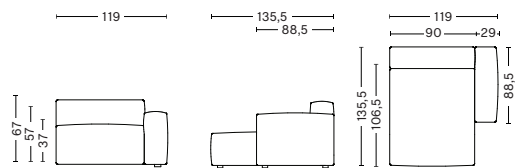

S1964 | LOW ARMREST | WIDE | LEFT END

DIMENSIONS

W119 x D103,5 x H67 cm
Seat H37 cm
Armrest W29 x H67 cm

S1065 | LOW ARMREST | NARROW | RIGHT END

DIMENSIONS

W102 x D103,5 x H67 cm
Seat H37 cm
Armrest W29 x H67 cm

**MAGS SOFT LOW ARMREST
WIDE CHAISE LONGUE MODULE SHORT**

S8264 | LOW ARMREST | CHAISE LONGUE SHORT | WIDE | LEFT END

DIMENSIONS

W119 x D135,5 x H67 cm
Seat H37 cm
Armrest W29 x H67 cm

*Please contact our sales department if connecting two chaise longue modules

S8165 | LOW ARMREST | CHAISE LONGUE SHORT | NARROW | RIGHT END

DIMENSIONS

W102 x D135,5 x H67 cm
Seat H37 cm
Armrest W29 x H67 cm

*Please contact our sales department if connecting two chaise longue modules

S8265 | LOW ARMREST | CHAISE LONGUE SHORT | WIDE | RIGHT END

DIMENSIONS

W119 x D135,5 x H67 cm
Seat H37 cm
Armrest W29 x H67 cm

*Please contact our sales department if connecting two chaise longue modules