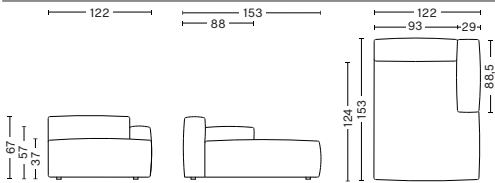

S1964 | LOW ARMREST | WIDE | LEFT END

DIMENSIONS

W119 x D103,5 x H67 cm
Seat H37 cm
Armrest W29 x H67 cm

S1065 | LOW ARMREST | NARROW | RIGHT END

DIMENSIONS

W102 x D103,5 x H67 cm
Seat H37 cm
Armrest W29 x H67 cm

S8265 | LOW ARMREST | CHAISE LONGUE SHORT | WIDE | RIGHT END

DIMENSIONS

W119 x D135,5 x H67 cm
Seat H37 cm
Armrest W29 x H67 cm

*Please contact our sales department if connecting two chaise longue modules

**MAGS SOFT LOW ARMREST
CHAISE LONGUE WIDE MODULE LONG**

S7264 | LOW ARMREST | CHAISE LONGUE LONG | LEFT END

DIMENSIONS

W122 x D153 x H67 cm
Seat H37 cm
Backrest W24 cm

**MAGS SOFT
LOUNGE MODULE**

S9302 | LOUNGE | LEFT END

DIMENSIONS

W137,5 x D103,5 x H67 cm
Seat H37 cm
Backrest W24 cm

S7265 | LOW ARMREST | CHAISE LONGUE LONG | RIGHT END

DIMENSIONS

W122 x D153 x H67 cm
Seat H37 cm
Backrest W24 cm

S9301 | LOUNGE | RIGHT END

DIMENSIONS