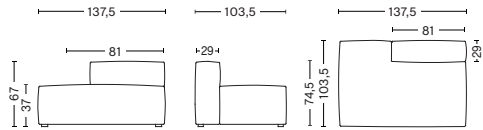

S1964 | LOW ARMREST | WIDE | LEFT END

DIMENSIONS

W119 x D103,5 x H67 cm
Seat H37 cm
Armrest W29 x H67 cm

S1065 | LOW ARMREST | NARROW | RIGHT END

DIMENSIONS

W102 x D103,5 x H67 cm
Seat H37 cm
Armrest W29 x H67 cm

**MAGS SOFT LOW ARMREST
CHAISE LONGUE WIDE MODULE LONG**

S7264 | LOW ARMREST | CHAISE LONGUE LONG | LEFT END

DIMENSIONS

W122 x D153 x H67 cm
Seat H37 cm
Backrest W24 cm

**MAGS SOFT
LOUNGE MODULE**

S9302 | LOUNGE | LEFT END

DIMENSIONS

W137,5 x D103,5 x H67 cm
Seat H37 cm
Backrest W24 cm

S7265 | LOW ARMREST | CHAISE LONGUE LONG | RIGHT END

DIMENSIONS

W122 x D153 x H67 cm
Seat H37 cm
Backrest W24 cm

S9301 | LOUNGE | RIGHT END

DIMENSIONS

W137,5 x D103,5 x H67 cm
Seat H37 cm
Backrest W24 cm

OPTIONAL

Foam option

FABRIC GROUPS

1 | Surface by HAY, Remix, Linara, Random Fade, Mode, Lint, Swarm, Atlas 2 | Steelcut, Steelcut Trio, Melange Nap, Lola, Olavi by HAY, Flamiber, Fairway, Linen Grid 3 | Divina, Divina Melange, Divina MD, Fiord, Ruskin, Roden, DOT 1682, Re-wool, Compound 4 | Hallingdal, Canvas, Lila, Raas, Bolgheri 5 | Sierra, Balder, Harald 6 | Sense, Vidar, Nevada, California, Coda