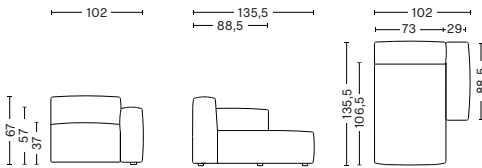

S1964 | LOW ARMREST | WIDE | LEFT END

DIMENSIONS

W119 x D103,5 x H67 cm
Seat H37 cm
Armrest W29 x H67 cm

S1065 | LOW ARMREST | NARROW | RIGHT END

DIMENSIONS

W102 x D103,5 x H67 cm
Seat H37 cm
Armrest W29 x H67 cm

**MAGS SOFT LOW ARMREST
WIDE CHAISE LONGUE MODULE SHORT**

S8264 | LOW ARMREST | CHAISE LONGUE SHORT | WIDE | LEFT END

DIMENSIONS

W119 x D135,5 x H67 cm
Seat H37 cm
Armrest W29 x H67 cm

*Please contact our sales department if connecting two chaise longue modules

S8165 | LOW ARMREST | CHAISE LONGUE SHORT | NARROW | RIGHT END

DIMENSIONS

W102 x D135,5 x H67 cm
Seat H37 cm
Armrest W29 x H67 cm

*Please contact our sales department if connecting two chaise longue modules

S8265 | LOW ARMREST | CHAISE LONGUE SHORT | WIDE | RIGHT END

DIMENSIONS

W119 x D135,5 x H67 cm
Seat H37 cm
Armrest W29 x H67 cm

*Please contact our sales department if connecting two chaise longue modules