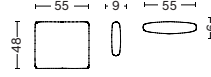

MAGS OTTOMAN

S01 | OTTOMAN | EXTRA SMALL

DIMENSIONS

W87 x D87 x H37 cm
Seat H37 cm

S02 | OTTOMAN | SMALL

DIMENSIONS

W87 x D104 x H37 cm
Seat H37 cm

MAGS CUSHIONS

9 | MAGS CUSHION

DIMENSIONS

W55 x D9 x H48 cm

10 | MAGS CUSHION

DIMENSIONS

W60 x D9 x H33 cm

OPTIONAL

Foam option