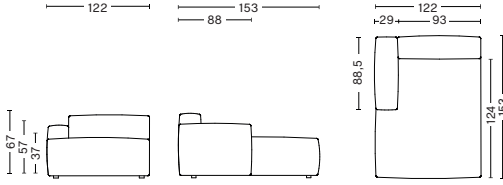

S8165 | LOW ARMREST | CHAISE LONGUE SHORT | NARROW | RIGHT END

DIMENSIONS

W102 x D135,5 x H67 cm
Seat H37 cm
Armrest W29 x H67 cm

*Please contact our sales department if connecting two chaise longue modules

S8265 | LOW ARMREST | CHAISE LONGUE SHORT | WIDE | RIGHT END

DIMENSIONS

W119 x D135,5 x H67 cm
Seat H37 cm
Armrest W29 x H67 cm

*Please contact our sales department if connecting two chaise longue modules

**MAGS SOFT LOW ARMREST
CHAISE LONGUE WIDE MODULE LONG**

S7264 | LOW ARMREST | CHAISE LONGUE LONG | LEFT END

DIMENSIONS

W122 x D153 x H67 cm
Seat H37 cm
Backrest W24 cm

**MAGS SOFT
LOUNGE MODULE**

S9302 | LOUNGE | LEFT END

DIMENSIONS

W137,5 x D103,5 x H67 cm
Seat H37 cm
Backrest W24 cm

S7265 | LOW ARMREST | CHAISE LONGUE LONG | RIGHT END

DIMENSIONS

W122 x D153 x H67 cm
Seat H37 cm
Backrest W24 cm

S9301 | LOUNGE | RIGHT END

DIMENSIONS