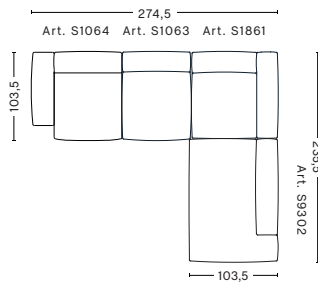

S1964 | LOW ARMREST | WIDE | LEFT END

DIMENSIONS

W119 x D103,5 x H67 cm
Seat H37 cm
Armrest W29 x H67 cm

S1065 | LOW ARMREST | NARROW | RIGHT END

DIMENSIONS

W102 x D103,5 x H67 cm
Seat H37 cm
Armrest W29 x H67 cm

CORNER COMBINATION 1 LOW ARMREST | LEFT

DIMENSIONS

W274,5 x D274,5 x H67 cm
Seat H37 cm

CORNER COMBINATION 2 LOW ARMREST | LEFT

DIMENSIONS

W274,5 x D235,5 x H67 cm
Seat H37 cm

CORNER COMBINATION 1 LOW ARMREST | RIGHT

DIMENSIONS

W274,5 x D274,5 x H67 cm
Seat H37 cm

CORNER COMBINATION 2 LOW ARMREST | RIGHT

DIMENSIONS

W274,5 x D235,5 x H67 cm
Seat H37 cm

FABRIC GROUPS

1 | Surface by HAY, Remix, Linara, Random Fade, Mode, Lint, Swarm, Atlas 2 | Steelcut, Steelcut Trio, Melange Nap, Lola, Olavi by HAY, Flamiber, Fairway, Linen Grid 3 | Divina, Divina Melange, Divina MD, Fiord, Ruskin, Roden, DOT 1682, Re-wool, Compound 4 | Hallingdal, Canvas, Lila, Raas, Bolgheri 5 | Sierra, Balder, Harald 6 | Sense, Vidar, Nevada, California, Coda