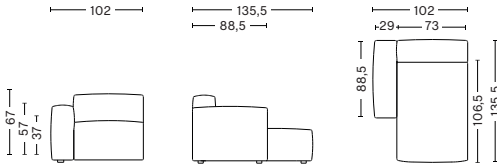

S1964 | LOW ARMREST | WIDE | LEFT END

DIMENSIONS

W119 x D103,5 x H67 cm
Seat H37 cm
Armrest W29 x H67 cm

S1065 | LOW ARMREST | NARROW | RIGHT END

DIMENSIONS

W102 x D103,5 x H67 cm
Seat H37 cm
Armrest W29 x H67 cm

S1965 | LOW ARMREST | WIDE | RIGHT END

DIMENSIONS

W119 x D103,5 x H67 cm
Seat H37 cm
Armrest W29 x H67 cm

S1063 | NARROW | MIDDLE

DIMENSIONS

W74,5 x D103,5 x H67 cm
Seat H37 cm

S1963 | WIDE | MIDDLE

DIMENSIONS

**MAGS SOFT LOW ARMREST
NARROW CHAISE LONGUE MODULE SHORT**

S8164 | LOW ARMREST | CHAISE LONGUE SHORT | NARROW | LEFT END

DIMENSIONS

W102 x D135,5 x H67 cm
Seat H37 cm
Armrest W29 x H67 cm

*Please contact our sales department if connecting two chaise longue modules

S8165 | LOW ARMREST | CHAISE LONGUE SHORT | NARROW | RIGHT END

DIMENSIONS

W102 x D135,5 x H67 cm
Seat H37 cm
Armrest W29 x H67 cm

*Please contact our sales department if connecting two chaise longue modules