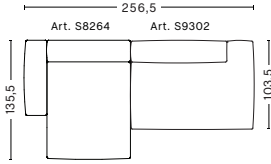

2,5 SEATER COMBINATION 3 LOW ARMREST | LEFT

DIMENSIONS

W256,5 x D135,5 x H67 cm
Seat H37 cm