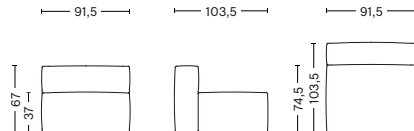

S1964 | LOW ARMREST | WIDE | LEFT END

DIMENSIONS

W119 x D103,5 x H67 cm
Seat H37 cm
Armrest W29 x H67 cm

S1065 | LOW ARMREST | NARROW | RIGHT END

DIMENSIONS

W102 x D103,5 x H67 cm
Seat H37 cm
Armrest W29 x H67 cm

S1965 | LOW ARMREST | WIDE | RIGHT END

DIMENSIONS

W119 x D103,5 x H67 cm
Seat H37 cm
Armrest W29 x H67 cm

S1063 | NARROW | MIDDLE

DIMENSIONS

W74,5 x D103,5 x H67 cm
Seat H37 cm

S1963 | WIDE | MIDDLE

DIMENSIONS