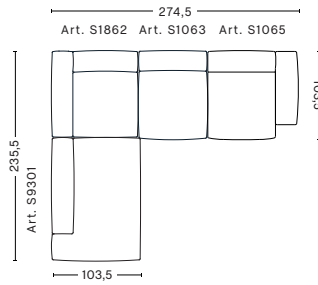

CORNER COMBINATION 1 LOW ARMREST | LEFT

DIMENSIONS

W274,5 x D274,5 x H67 cm
Seat H37 cm

CORNER COMBINATION 2 LOW ARMREST | LEFT

DIMENSIONS

W274,5 x D235,5 x H67 cm
Seat H37 cm

CORNER COMBINATION 1 LOW ARMREST | RIGHT