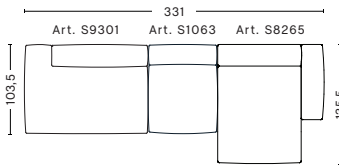

3 SEATER COMBINATION 4 LOW ARMREST | LEFT

DIMENSIONS

W331 x D135,5 x H67 cm
Seat H37 cm

3 SEATER COMBINATION 5 LOW ARMREST | LEFT

DIMENSIONS

W348 x D135,5 x H67 cm
Seat H37 cm

3 SEATER COMBINATION 4 LOW ARMREST | RIGHT

DIMENSIONS

W331 x D135,5 x H67 cm
Seat H37 cm

3 SEATER COMBINATION 5 LOW ARMREST | RIGHT

DIMENSIONS

W348 x D135,5 x H67 cm
Seat H37 cm

FABRIC GROUPS

1 | Surface by HAY, Remix, Linara, Random Fade, Mode, Lint, Swarm, Atlas 2 | Steelcut, Steelcut Trio, Melange Nap, Lola, Olavi by HAY, Flamiber, Fairway, Linen Grid 3 | Divina, Divina Melange, Divina MD, Fiord, Ruskin, Roden, DOT 1682, Re-wool, Compound 4 | Hallingdal, Canvas, Lila, Raas, Bolgheri 5 | Sierra, Balder, Harald 6 | Sense, Vidar, Nevada, California, Coda