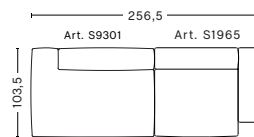

2,5 SEATER COMBINATION 2 LOW ARMREST | RIGHT

DIMENSIONS

W256,5 x D103,5 x H67 cm
Seat H37 cm

OPTIONAL

Foam option

FABRIC GROUPS

1 | Surface by HAY, Remix, Linara, Random Fade, Mode, Lint, Swarm, Atlas 2 | Steelcut, Steelcut Trio, Melange Nap, Lola, Olavi by HAY, Flamiber, Fairway, Linen Grid 3 | Divina, Divina Melange, Divina MD, Fiord, Ruskin, Roden, DOT 1682, Re-wool, Compound 4 | Hallingdal, Canvas, Lila, Raas, Bolgheri 5 | Sierra, Balder, Harald 6 | Sense, Vidar, Nevada, California, Coda