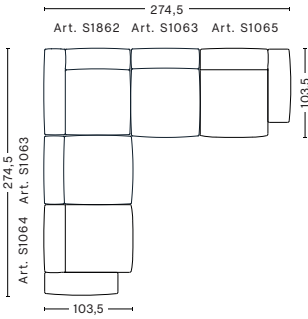

3 SEATER COMBINATION 9 LOW ARMREST | LEFT

DIMENSIONS

W278,5 x D135,5 x H67 cm
Seat H37 cm

3 SEATER COMBINATION 10 LOW ARMREST | LEFT

DIMENSIONS

W312,5 x D135,5 x H67 cm
Seat H37 cm

3 SEATER COMBINATION 9 LOW ARMREST | RIGHT

DIMENSIONS

W278,5 x D135,5 x H67 cm
Seat H37 cm

3 SEATER COMBINATION 10 LOW ARMREST | RIGHT

DIMENSIONS

W312,5 x D135,5 x H67 cm
Seat H37 cm

FABRIC GROUPS

1 | Surface by HAY, Remix, Linara, Random Fade, Mode, Lint, Swarm, Atlas 2 | Steelcut, Steelcut Trio, Melange Nap, Lola, Olavi by HAY, Flamiber, Fairway, Linen Grid 3 | Divina, Divina Melange, Divina MD, Fiord, Ruskin, Roden, DOT 1682, Re-wool, Compound 4 | Hallingdal, Canvas, Lila, Raas, Bolgheri 5 | Sierra, Balder, Harald 6 | Sense, Vidar, Nevada, California, Coda

3 SEATER COMBINATION 11 LOW ARMREST | LEFT

DIMENSIONS

W329,5 x D135,5 x H67 cm

Seat H37 cm

3 SEATER COMBINATION 11 LOW ARMREST | RIGHT

DIMENSIONS

W329,5 x D135,5 x H67 cm

Seat H37 cm

CORNER COMBINATION 1 LOW ARMREST | LEFT

DIMENSIONS

W274,5 x D274,5 x H67 cm
Seat H37 cm

CORNER COMBINATION 2 LOW ARMREST | LEFT

DIMENSIONS

W274,5 x D235,5 x H67 cm
Seat H37 cm

CORNER COMBINATION 1 LOW ARMREST | RIGHT