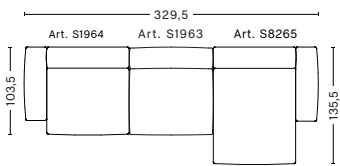

DIMENSIONS

W278,5 x D135,5 x H67 cm
Seat H37 cm

3 SEATER COMBINATION 10 LOW ARMREST | RIGHT

DIMENSIONS

W312,5 x D135,5 x H67 cm
Seat H37 cm

FABRIC GROUPS

1 | Surface by HAY, Remix, Linara, Random Fade, Mode, Lint, Swarm, Atlas 2 | Steelcut, Steelcut Trio, Melange Nap, Lola, Olavi by HAY, Flamiber, Fairway, Linen Grid 3 | Divina, Divina Melange, Divina MD, Fiord, Ruskin, Roden, DOT 1682, Re-wool, Compound 4 | Hallingdal, Canvas, Lila, Raas, Bolgheri 5 | Sierra, Balder, Harald 6 | Sense, Vidar, Nevada, California, Coda

3 SEATER COMBINATION 11 LOW ARMREST | LEFT

DIMENSIONS

W329,5 x D135,5 x H67 cm

Seat H37 cm

3 SEATER COMBINATION 11 LOW ARMREST | RIGHT

DIMENSIONS

W329,5 x D135,5 x H67 cm

Seat H37 cm