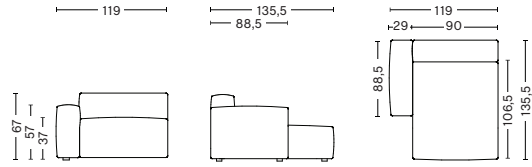

S1964 | LOW ARMREST | WIDE | LEFT END

DIMENSIONS

W119 x D103,5 x H67 cm
Seat H37 cm
Armrest W29 x H67 cm

S1065 | LOW ARMREST | NARROW | RIGHT END

DIMENSIONS

W102 x D103,5 x H67 cm
Seat H37 cm
Armrest W29 x H67 cm

S1965 | LOW ARMREST | WIDE | RIGHT END

DIMENSIONS

W119 x D103,5 x H67 cm
Seat H37 cm
Armrest W29 x H67 cm

S1063 | NARROW | MIDDLE

DIMENSIONS

W74,5 x D103,5 x H67 cm
Seat H37 cm

S1963 | WIDE | MIDDLE

DIMENSIONS

**MAGS SOFT LOW ARMREST
NARROW CHAISE LONGUE MODULE SHORT**

S8164 | LOW ARMREST | CHAISE LONGUE SHORT | NARROW | LEFT END

DIMENSIONS

W102 x D135,5 x H67 cm
Seat H37 cm
Armrest W29 x H67 cm

*Please contact our sales department if connecting two chaise longue modules

**MAGS SOFT LOW ARMREST
WIDE CHAISE LONGUE MODULE SHORT**

S8264 | LOW ARMREST | CHAISE LONGUE SHORT | WIDE | LEFT END

DIMENSIONS

W119 x D135,5 x H67 cm
Seat H37 cm
Armrest W29 x H67 cm

*Please contact our sales department if connecting two chaise longue modules