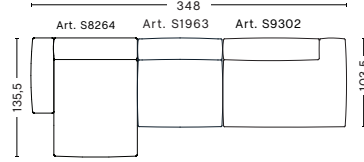

3 SEATER COMBINATION 4 LOW ARMREST | LEFT

DIMENSIONS

W331 x D135,5 x H67 cm
Seat H37 cm

3 SEATER COMBINATION 5 LOW ARMREST | LEFT

DIMENSIONS

W348 x D135,5 x H67 cm
Seat H37 cm

3 SEATER COMBINATION 4 LOW ARMREST | RIGHT