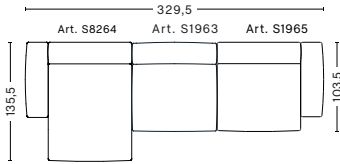

DIMENSIONS

W278,5 x D135,5 x H67 cm
Seat H37 cm

3 SEATER COMBINATION 10 LOW ARMREST | RIGHT

DIMENSIONS

W312,5 x D135,5 x H67 cm
Seat H37 cm

FABRIC GROUPS

1 | Surface by HAY, Remix, Linara, Random Fade, Mode, Lint, Swarm, Atlas 2 | Steelcut, Steelcut Trio, Melange Nap, Lola, Olavi by HAY, Flamiber, Fairway, Linen Grid 3 | Divina, Divina Melange, Divina MD, Fiord, Ruskin, Roden, DOT 1682, Re-wool, Compound 4 | Hallingdal, Canvas, Lila, Raas, Bolgheri 5 | Sierra, Balder, Harald 6 | Sense, Vidar, Nevada, California, Coda

3 SEATER COMBINATION 11 LOW ARMREST | LEFT

DIMENSIONS

W329,5 x D135,5 x H67 cm

Seat H37 cm

3 SEATER COMBINATION 11 LOW ARMREST | RIGHT

DIMENSIONS

W329,5 x D135,5 x H67 cm

Seat H37 cm