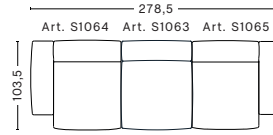

2,5 SEATER COMBINATION 3 LOW ARMREST | LEFT

DIMENSIONS

W256,5 x D135,5 x H67 cm
Seat H37 cm

3 SEATER COMBINATION 1 LOW ARMREST

DIMENSIONS

W278,5 x D103,5 x H67 cm
Seat H37 cm

2,5 SEATER COMBINATION 3 LOW ARMREST | RIGHT