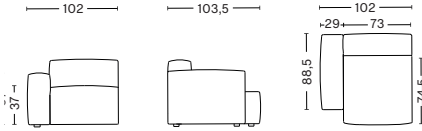

MAGS SOFT LOW ARMREST

MODULE OVERVIEW

HAY

**MAGS SOFT LOW ARMREST
NARROW MODULE**

S1064 | LOW ARMREST | NARROW | LEFT END

DIMENSIONS

W102 x D103,5 x H67 cm
Seat H37 cm
Armrest W29 x H67 cm

**MAGS SOFT LOW ARMREST
WIDE MODULE**

S1964 | LOW ARMREST | WIDE | LEFT END

DIMENSIONS

W119 x D103,5 x H67 cm
Seat H37 cm
Armrest W29 x H67 cm

S1065 | LOW ARMREST | NARROW | RIGHT END

DIMENSIONS

W102 x D103,5 x H67 cm
Seat H37 cm
Armrest W29 x H67 cm

S1965 | LOW ARMREST | WIDE | RIGHT END

DIMENSIONS

W119 x D103,5 x H67 cm
Seat H37 cm
Armrest W29 x H67 cm

S1063 | NARROW | MIDDLE

DIMENSIONS

W74,5 x D103,5 x H67 cm
Seat H37 cm

S1963 | WIDE | MIDDLE

DIMENSIONS

DIMENSIONS

W274,5 x D274,5 x H67 cm
Seat H37 cm

CORNER COMBINATION 2 LOW ARMREST | RIGHT

DIMENSIONS

W274,5 x D235,5 x H67 cm
Seat H37 cm

FABRIC GROUPS

1 | Surface by HAY, Remix, Linara, Random Fade, Mode, Lint, Swarm, Atlas 2 | Steelcut, Steelcut Trio, Melange Nap, Lola, Olavi by HAY, Flamiber, Fairway, Linen Grid 3 | Divina, Divina Melange, Divina MD, Fiord, Ruskin, Roden, DOT 1682, Re-wool, Compound 4 | Hallingdal, Canvas, Lila, Raas, Bolgheri 5 | Sierra, Balder, Harald 6 | Sense, Vidar, Nevada, California, Coda