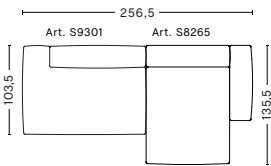

2,5 SEATER COMBINATION 3 LOW ARMREST | LEFT

DIMENSIONS

W256,5 x D135,5 x H67 cm
Seat H37 cm

3 SEATER COMBINATION 1 LOW ARMREST

DIMENSIONS

W278,5 x D103,5 x H67 cm
Seat H37 cm

2,5 SEATER COMBINATION 3 LOW ARMREST | RIGHT

DIMENSIONS

W256,5 x D135,5 x H67 cm
Seat H37 cm

3 SEATER COMBINATION 3 LOW ARMREST | LEFT

DIMENSIONS

W314 x D135,5 x H67 cm
Seat H37 cm

3 SEATER COMBINATION 3 LOW ARMREST | RIGHT

DIMENSIONS

W314 x D135,5 x H67 cm
Seat H37 cm