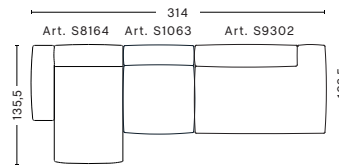

2,5 SEATER COMBINATION 3 LOW ARMREST | LEFT

DIMENSIONS

W256,5 x D135,5 x H67 cm
Seat H37 cm

3 SEATER COMBINATION 1 LOW ARMREST

DIMENSIONS

W278,5 x D103,5 x H67 cm
Seat H37 cm

2,5 SEATER COMBINATION 3 LOW ARMREST | RIGHT

DIMENSIONS

W256,5 x D135,5 x H67 cm
Seat H37 cm

3 SEATER COMBINATION 3 LOW ARMREST | LEFT

DIMENSIONS

W314 x D135,5 x H67 cm
Seat H37 cm

3 SEATER COMBINATION 3 LOW ARMREST | RIGHT

DIMENSIONS

W314 x D135,5 x H67 cm
Seat H37 cm