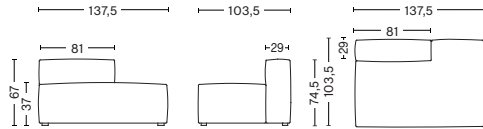

S1964 | LOW ARMREST | WIDE | LEFT END

DIMENSIONS

W119 x D103,5 x H67 cm
Seat H37 cm
Armrest W29 x H67 cm

S1065 | LOW ARMREST | NARROW | RIGHT END

DIMENSIONS

W102 x D103,5 x H67 cm
Seat H37 cm
Armrest W29 x H67 cm

S8265 | LOW ARMREST | CHAISE LONGUE SHORT | WIDE | RIGHT END

DIMENSIONS

W119 x D135,5 x H67 cm
Seat H37 cm
Armrest W29 x H67 cm

*Please contact our sales department if connecting two chaise longue modules

**MAGS SOFT LOW ARMREST
CHAISE LONGUE WIDE MODULE LONG**

S7264 | LOW ARMREST | CHAISE LONGUE LONG | LEFT END

DIMENSIONS

W122 x D153 x H67 cm
Seat H37 cm
Backrest W24 cm

**MAGS SOFT
LOUNGE MODULE**

S9302 | LOUNGE | LEFT END

DIMENSIONS

W137,5 x D103,5 x H67 cm
Seat H37 cm
Backrest W24 cm

S7265 | LOW ARMREST | CHAISE LONGUE LONG | RIGHT END

DIMENSIONS

W122 x D153 x H67 cm
Seat H37 cm
Backrest W24 cm

S9301 | LOUNGE | RIGHT END

DIMENSIONS