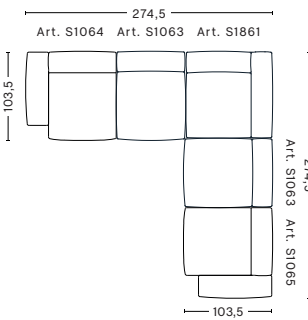

S1964 | LOW ARMREST | WIDE | LEFT END

DIMENSIONS

W119 x D103,5 x H67 cm
Seat H37 cm
Armrest W29 x H67 cm

S1065 | LOW ARMREST | NARROW | RIGHT END

DIMENSIONS

W102 x D103,5 x H67 cm
Seat H37 cm
Armrest W29 x H67 cm

DIMENSIONS

W278,5 x D135,5 x H67 cm
Seat H37 cm

3 SEATER COMBINATION 10 LOW ARMREST | RIGHT

DIMENSIONS

W312,5 x D135,5 x H67 cm
Seat H37 cm

FABRIC GROUPS

1 | Surface by HAY, Remix, Linara, Random Fade, Mode, Lint, Swarm, Atlas 2 | Steelcut, Steelcut Trio, Melange Nap, Lola, Olavi by HAY, Flamiber, Fairway, Linen Grid 3 | Divina, Divina Melange, Divina MD, Fiord, Ruskin, Roden, DOT 1682, Re-wool, Compound 4 | Hallingdal, Canvas, Lila, Raas, Bolgheri 5 | Sierra, Balder, Harald 6 | Sense, Vidar, Nevada, California, Coda

CORNER COMBINATION 1 LOW ARMREST | LEFT

DIMENSIONS

W274,5 x D274,5 x H67 cm
Seat H37 cm

CORNER COMBINATION 2 LOW ARMREST | LEFT

DIMENSIONS

W274,5 x D235,5 x H67 cm
Seat H37 cm

CORNER COMBINATION 1 LOW ARMREST | RIGHT

DIMENSIONS

W274,5 x D274,5 x H67 cm
Seat H37 cm

CORNER COMBINATION 2 LOW ARMREST | RIGHT

DIMENSIONS

W274,5 x D235,5 x H67 cm
Seat H37 cm

FABRIC GROUPS

1 | Surface by HAY, Remix, Linara, Random Fade, Mode, Lint, Swarm, Atlas 2 | Steelcut, Steelcut Trio, Melange Nap, Lola, Olavi by HAY, Flamiber, Fairway, Linen Grid 3 | Divina, Divina Melange, Divina MD, Fiord, Ruskin, Roden, DOT 1682, Re-wool, Compound 4 | Hallingdal, Canvas, Lila, Raas, Bolgheri 5 | Sierra, Balder, Harald 6 | Sense, Vidar, Nevada, California, Coda