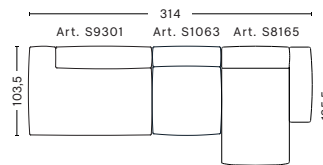

2,5 SEATER COMBINATION 3 LOW ARMREST | LEFT

DIMENSIONS

W256,5 x D135,5 x H67 cm
Seat H37 cm

3 SEATER COMBINATION 1 LOW ARMREST

DIMENSIONS

W278,5 x D103,5 x H67 cm
Seat H37 cm

2,5 SEATER COMBINATION 3 LOW ARMREST | RIGHT

DIMENSIONS

W256,5 x D135,5 x H67 cm
Seat H37 cm

3 SEATER COMBINATION 3 LOW ARMREST | LEFT

DIMENSIONS

W314 x D135,5 x H67 cm
Seat H37 cm

3 SEATER COMBINATION 3 LOW ARMREST | RIGHT

DIMENSIONS

W314 x D135,5 x H67 cm
Seat H37 cm