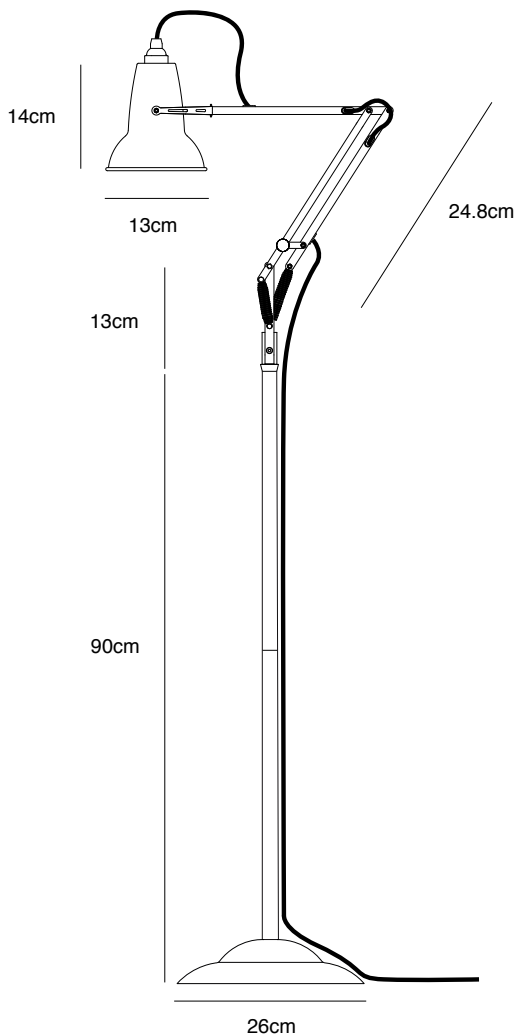

Original 1227™ Mini Floor Lamp

ANGLEPOISE®

Original 1227™ Mini Collection | Technical Sheet

Launched In 2015 | Designed by George Carwardine

23cm

Product

Floor Lamp - Jet Black with Black Cable Braid
Floor Lamp - Linen White With Grey Cable Braid
Floor Lamp - Dove Grey With Grey Cable Braid

Accessory is included and is colour-matched.

Accessories

Floor Pole - Jet Black
Floor Pole - Linen White
Floor Pole - Dove Grey
Floor Pole - Bright Chrome

Description

Anglepoise®'s Floor Pole Kit allows you to turn an Original Range table or desk lamp into a floor lamp quickly and easily. Now available to buy as a separate product, this new colour-matched version would suit any space in which people want to read and where table space is tight.

Materials

- Gloss paint finish
- Gloss painted steel pole
- Aluminium shade
- Aluminium arms
- Cast iron base with steel cover
- Chrome plated fittings
- Anglepoise® constant tension spring technology

Dimensions

- Shade diameter: 13cm
- Shade height: 14cm
- Max reach: 50cm (from base to shade)
- Base diameter: 26cm
- Pole height: 90cm
- Cable length: 180cm
- Lamp packaging (L x W x H): 28cm x 19cm x 46.5cm
- Lamp packaged weight: 3.3kg