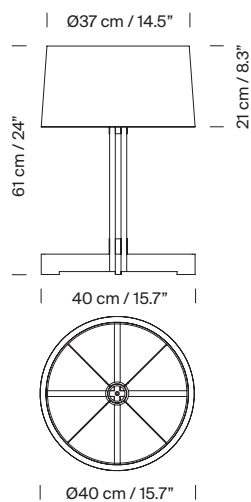

Model B: FAD

Collection:

Table lamps

Floor lamps