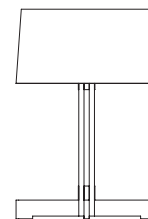

FAD

B

Originally designed for the headquarters of Barcelona's FAD (Fostering Arts and Design Association). The FAD was founded in 1903 by a group of artisans and architects deeply concerned about the consequences of industrialization. For decades, the association was a pioneer advocate for Spanish architecture and projective arts.

After experimenting with four leftover pieces of wood, Miguel Milá created the FAD lamp. Its cylindrical oak column creates a vertical symmetry that gracefully supports an almost cylindrical white linen shade. The cross-shaped legs that recall other classics by Miguel Milá, share the same dimensions as the shade's lower circumference. Available in two dimensions: FAD, the larger version allows the light to be dimmed, and FAD menor, is suitable for less light intensity requirements.

General description:

Natural oak wood structure.

White linen lampshade.

Electric cable length: 2,25 m / 88.6"

Approximate weight (unpacked):

(A) FAD Menor: 0,9 kg / 1.9 lb

(B) FAD: 2,7 kg / 5.9 lb

Technical information:

Light source included (CE market):

(B) Dimmable

(A/B) LED bulb: 4,5 W / 470 lm / 2.700K / A++ (subject to updates in LED technology).

E27 - E26 / Max. hgt. 105 mm / 4.1" / Max. power 60 W

(B) Includes dimmer (dimnable light source required).

Compatible with bulbs of the Energy efficiency class (E.E.C): A++... E.

Suitable only for indoor use.

Always use the light source recommended or equivalent.

Input voltage: 100, 120, 230 Vac.

(50 Hz / 60 Hz). According to destination