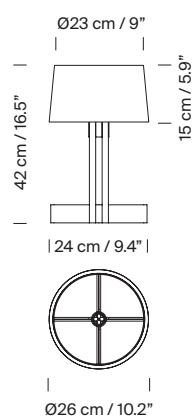

FAD

Miguel Milá. 1973
Table Lamps

Regulations:

CE
UNE-EN 60598
UNE-EN 55015
UNE-EN 60529

UL

Dry location only
UL-153
E-352592

Maintenance:

Clean with a smooth cloth. Do not use ammonia, solvents or abrasive cleaning products.

Others:

(A) The lamp is delivered in one package.
(B) The lamp is delivered in different packages.
The assembly instructions are delivered with the product.

Model A: FAD Menor