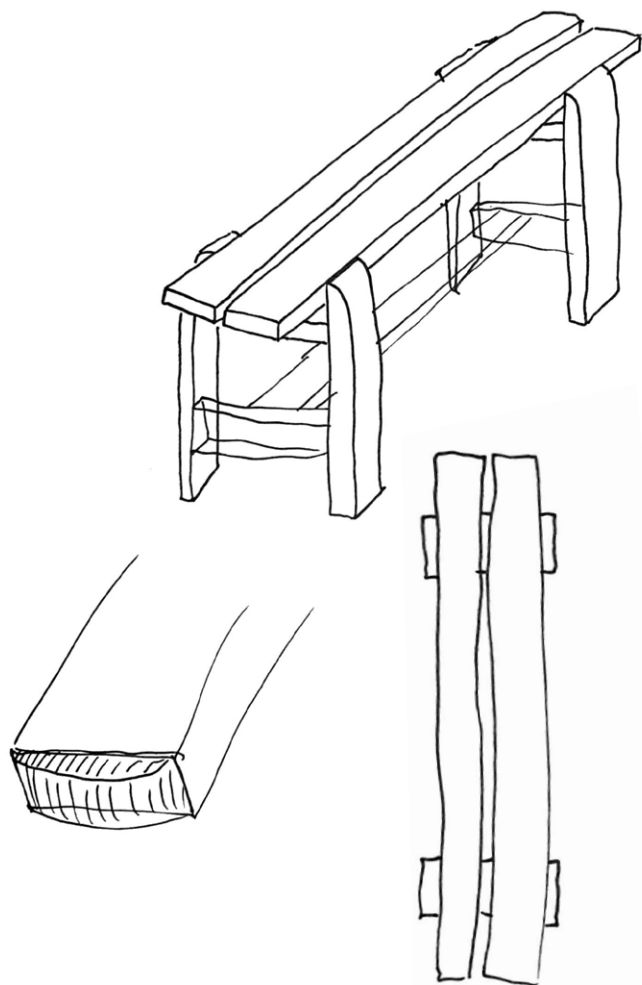

Fritz & Hannes

Weekday is reminiscent of the familiar picnic table and bench.

Photo | Robin Bervini

Weekday is made in strong, durable pine plank.

Hannes & Fritz sketches of Weekday.

Weekday was inspired by a primitive bench built by the designers at a dinner party that they later modified and made into a collection of outdoor tables and benches.