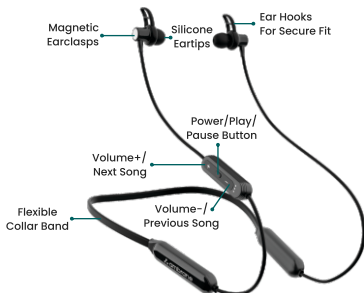

- 1 N Ambrane Melody Pro Bluetooth Earphones
- 1 N Charging Cable
- 2 N Silicone Eartips
- 1 N User Manual Scan Card
- 1 N Welcome Note

Product Overview

Ambrane Melody Pro is an in-ear bluetooth earphones. It comes with the latest bluetooth version 5.0 for flawless connectivity while listening to music or attending a call. Its lightweight and long battery life make it convenient to use all day long.

- Bluetooth Version 5.0 for seamless connectivity
- Soft and angled eartips for a comfortable fit
- Flexible collar band to be folded with ease
- Three-button control panel for volume and music adjustment
- Compatible with Smartphones, Laptops, Tablets etc.

Magnetic Earclasps

The earbuds have inbuilt magnetic panels at the back to provide a tangle-free experience as they interlock together when not in use. This makes the earphones comfortable to wear around your neck.