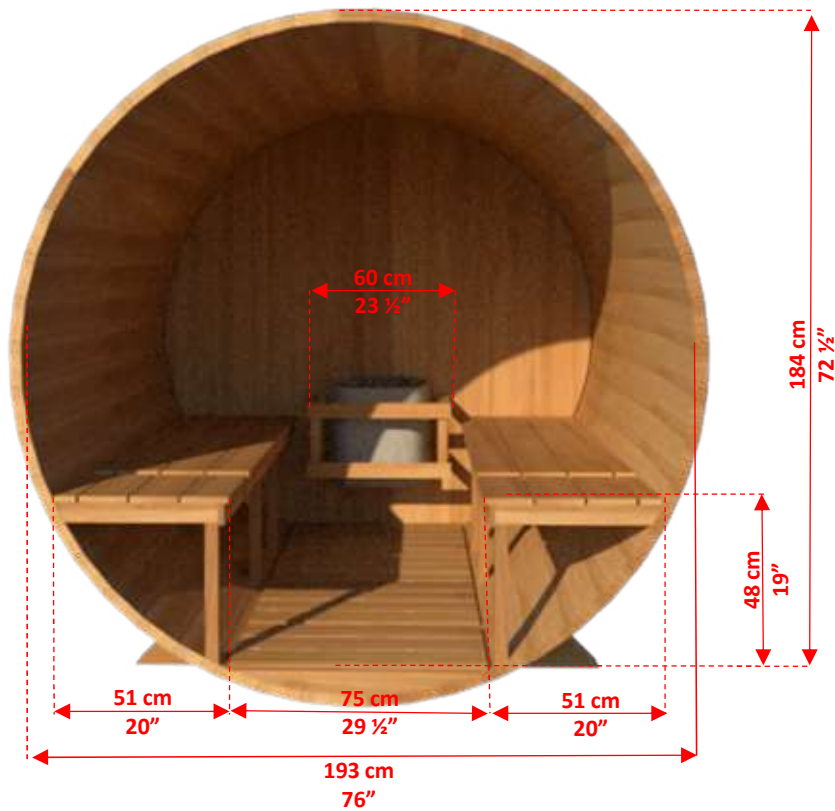

CT Tranquility CTC2345W

2m x 3m White Cedar Barrel Sauna with 45cm Porch

CT Tranquility CTC2345W 2m x 3m White Cedar Barrel Sauna with 45cm Porch

CT Tranquility CTC2345W 2m x 3m White Cedar Barrel Sauna with 45cm Porch

TC-01	46	300cm Standard Sauna Staves
TC-02	1	300cm Special Top Stave (Concave on both sides)
TC-03	1	300cm Special Bottom Stave (Convex on both sides)
TC-04	3	Barrel Cradles
TC-05	4	Half Moon Wall Sections with Bench Mount Brackets.
TC-06	1	Front Middle Wall Section + Pre-Hung Door
TC-07	1	Back Wall Section
TC-08	2	Pre Assembled Bench 241cm
TC-09	4	Bench Support Brackets
TC-10	1	Flat Floor (75cm x 241cm)
AB-01	4	Aluminum Sauna Bands
TR-01	1	Single Hook Towel Rack
DH-01	1	Outer Door Handle
DH-02	1	Inner Door Handle
TC-11	2	Pre Assembled Porch Bench 44cm
TC-12	2	Porch Bench Support Brackets
TC-13	1	Porch Flat Floor (75cm x 44cm)

Crate Size: 307cmx114cmx86cm
120"x45"x34"