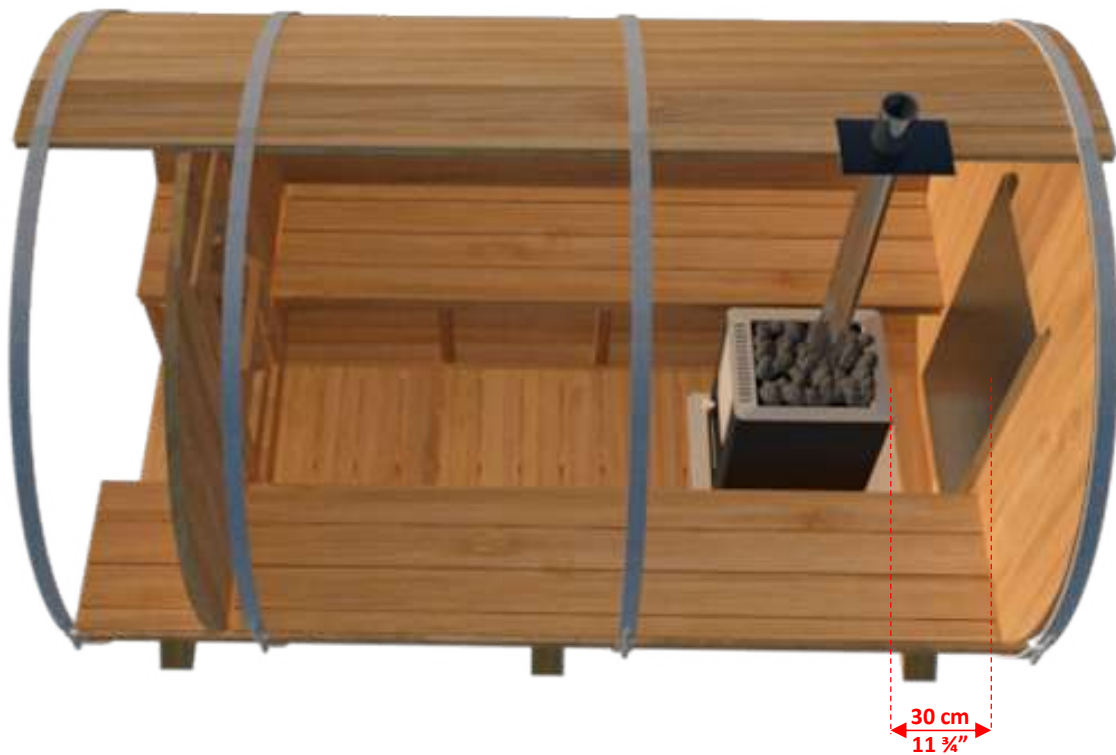

CT Tranquility CTC2345W

2m x 3m White Cedar Barrel Sauna with 45cm Porch

CT Tranquility CTC2345W 2m x 3m White Cedar Barrel Sauna with 45cm Porch

CT Tranquility CTC2345W 2m x 3m White Cedar Barrel Sauna with 45cm Porch

TC-01	46	300cm Standard Sauna Staves
TC-02	1	300cm Special Top Stave (Concave on both sides)
TC-03	1	300cm Special Bottom Stave (Convex on both sides)
TC-04	3	Barrel Cradles
TC-05	4	Half Moon Wall Sections with Bench Mount Brackets.
TC-06	1	Front Middle Wall Section + Pre-Hung Door
TC-07	1	Back Wall Section
TC-08	2	Pre Assembled Bench 241cm
TC-09	4	Bench Support Brackets
TC-10	1	Flat Floor (75cm x 241cm)
AB-01	4	Aluminum Sauna Bands
TR-01	1	Single Hook Towel Rack
DH-01	1	Outer Door Handle
DH-02	1	Inner Door Handle
TC-11	2	Pre Assembled Porch Bench 44cm
TC-12	2	Porch Bench Support Brackets
TC-13	1	Porch Flat Floor (75cm x 44cm)

Crate Size: 307cmx114cmx86cm
120"x45"x34"