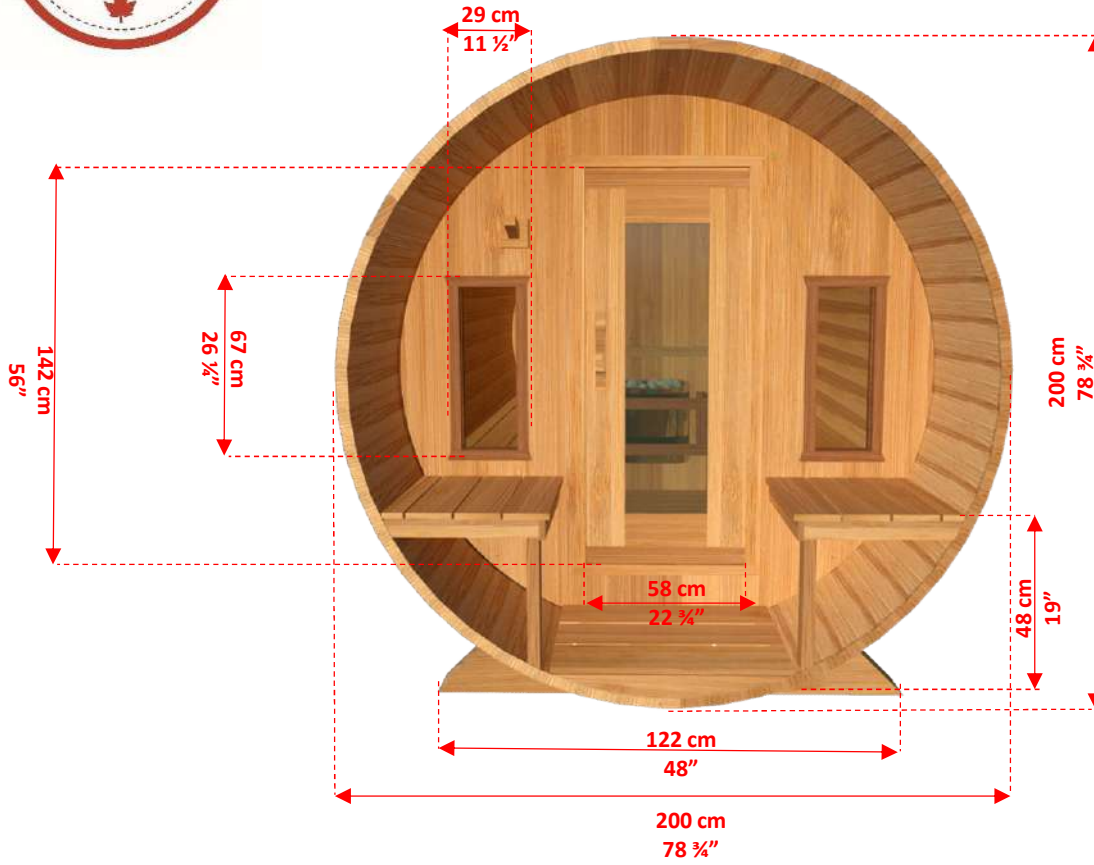

CT Tranquility CTC2345W

2m x 3m White Cedar Barrel Sauna with 45cm Porch

CT Tranquility CTC2345W 2m x 3m White Cedar Barrel Sauna with 45cm Porch

CT Tranquility CTC2345W 2m x 3m White Cedar Barrel Sauna with 45cm Porch

TC-01	46	300cm Standard Sauna Staves
TC-02	1	300cm Special Top Stave (Concave on both sides)
TC-03	1	300cm Special Bottom Stave (Convex on both sides)
TC-04	3	Barrel Cradles
TC-05	4	Half Moon Wall Sections with Bench Mount Brackets.
TC-06	1	Front Middle Wall Section + Pre-Hung Door
TC-07	1	Back Wall Section
TC-08	2	Pre Assembled Bench 241cm
TC-09	4	Bench Support Brackets
TC-10	1	Flat Floor (75cm x 241cm)
AB-01	4	Aluminum Sauna Bands
TR-01	1	Single Hook Towel Rack
DH-01	1	Outer Door Handle
DH-02	1	Inner Door Handle
TC-11	2	Pre Assembled Porch Bench 44cm
TC-12	2	Porch Bench Support Brackets
TC-13	1	Porch Flat Floor (75cm x 44cm)

Crate Size: 307cmx114cmx86cm
120"x45"x34"