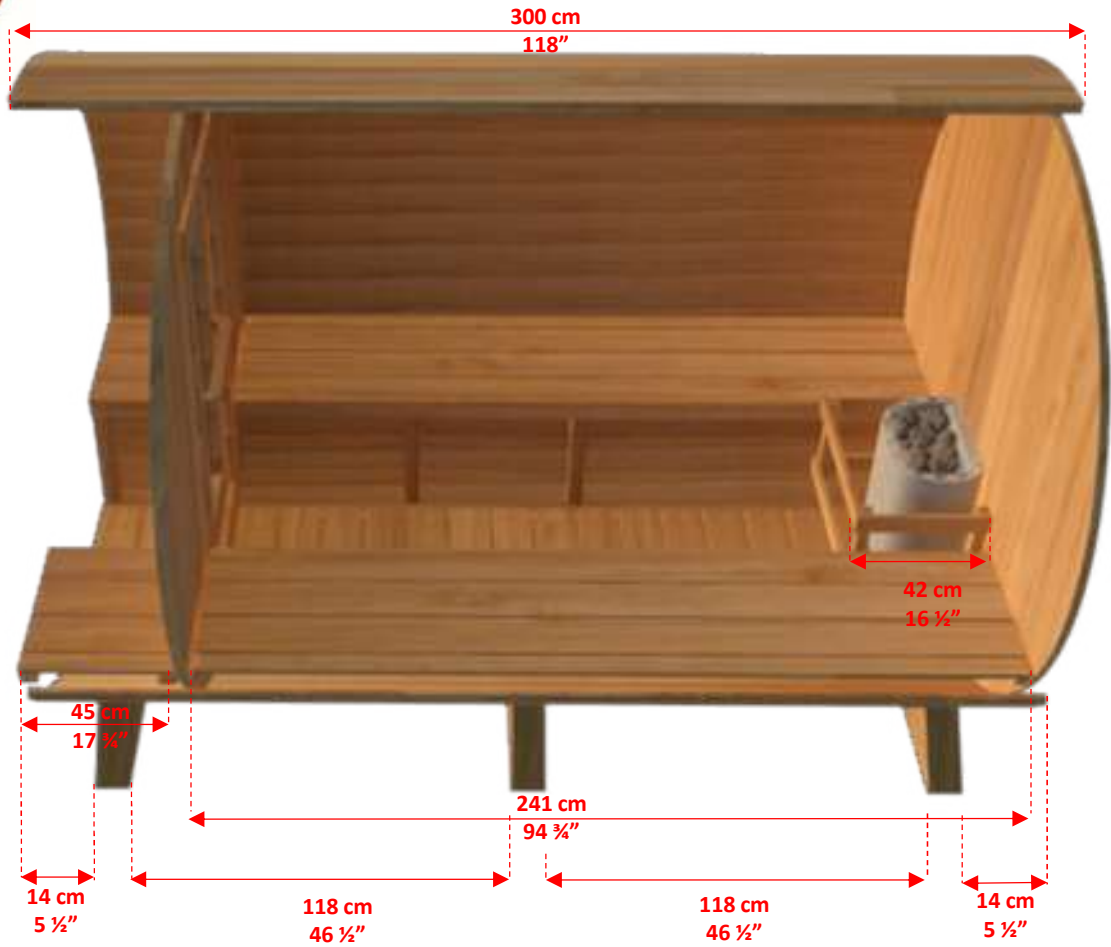

CT Tranquility CTC2345W

2m x 3m White Cedar Barrel Sauna with 45cm Porch

CT Tranquility CTC2345W 2m x 3m White Cedar Barrel Sauna with 45cm Porch

CT Tranquility CTC2345W 2m x 3m White Cedar Barrel Sauna with 45cm Porch

TC-01	46	300cm Standard Sauna Staves
TC-02	1	300cm Special Top Stave (Concave on both sides)
TC-03	1	300cm Special Bottom Stave (Convex on both sides)
TC-04	3	Barrel Cradles
TC-05	4	Half Moon Wall Sections with Bench Mount Brackets.
TC-06	1	Front Middle Wall Section + Pre-Hung Door
TC-07	1	Back Wall Section
TC-08	2	Pre Assembled Bench 241cm
TC-09	4	Bench Support Brackets
TC-10	1	Flat Floor (75cm x 241cm)
AB-01	4	Aluminum Sauna Bands
TR-01	1	Single Hook Towel Rack
DH-01	1	Outer Door Handle
DH-02	1	Inner Door Handle
TC-11	2	Pre Assembled Porch Bench 44cm
TC-12	2	Porch Bench Support Brackets
TC-13	1	Porch Flat Floor (75cm x 44cm)

Crate Size: 307cmx114cmx86cm
120"x45"x34"