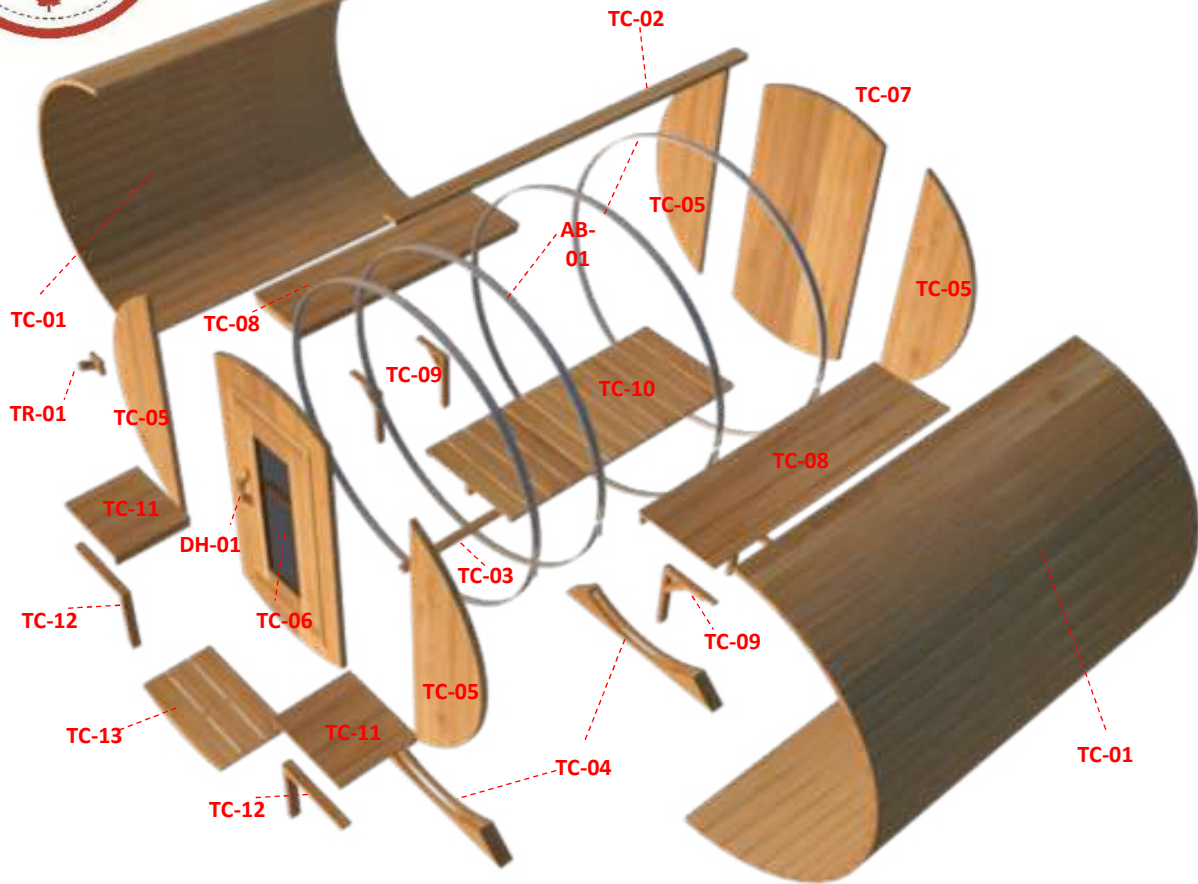

CT Tranquility CTC2345W

2m x 3m White Cedar Barrel Sauna with 45cm Porch

CT Tranquility CTC2345W 2m x 3m White Cedar Barrel Sauna with 45cm Porch

CT Tranquility CTC2345W 2m x 3m White Cedar Barrel Sauna with 45cm Porch

TC-01	46	300cm Standard Sauna Staves
TC-02	1	300cm Special Top Stave (Concave on both sides)
TC-03	1	300cm Special Bottom Stave (Convex on both sides)
TC-04	3	Barrel Cradles
TC-05	4	Half Moon Wall Sections with Bench Mount Brackets.
TC-06	1	Front Middle Wall Section + Pre-Hung Door
TC-07	1	Back Wall Section
TC-08	2	Pre Assembled Bench 241cm
TC-09	4	Bench Support Brackets
TC-10	1	Flat Floor (75cm x 241cm)
AB-01	4	Aluminum Sauna Bands
TR-01	1	Single Hook Towel Rack
DH-01	1	Outer Door Handle
DH-02	1	Inner Door Handle
TC-11	2	Pre Assembled Porch Bench 44cm
TC-12	2	Porch Bench Support Brackets
TC-13	1	Porch Flat Floor (75cm x 44cm)

Crate Size: 307cmx114cmx86cm
120"x45"x34"