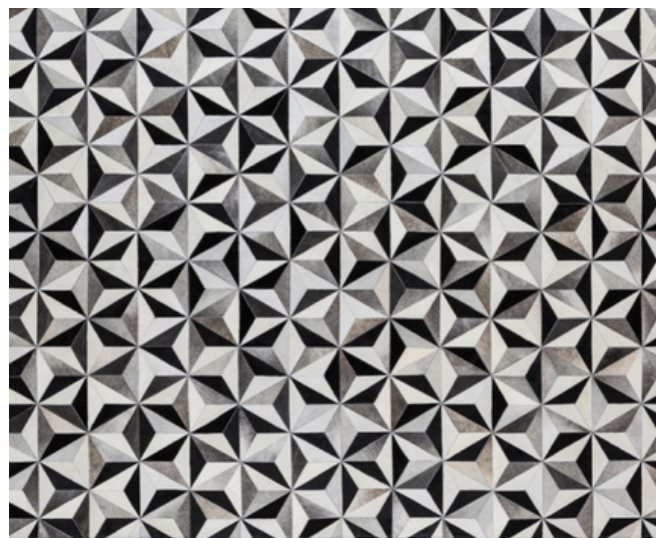

Pattern Rugs are die cut with mixed color hair-on hides and puzzel pack to our clients specification and project color design.

Design : Balao
Code : LSC-RU-17-BAL

Design : Verona
Code : LSC-RU-17-VER

Design : Chevron
Code : LSC-RU-17-CHE