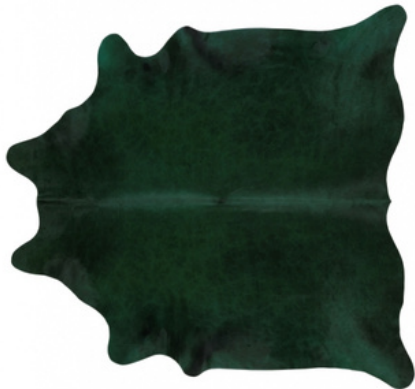

NGUNI COW HIDE

Code : LSC-RU-14

Color: Solid - Green

Material : Hair-on hide

Use: Floor Rug, Wall mount,
Furniture and Leather goods.