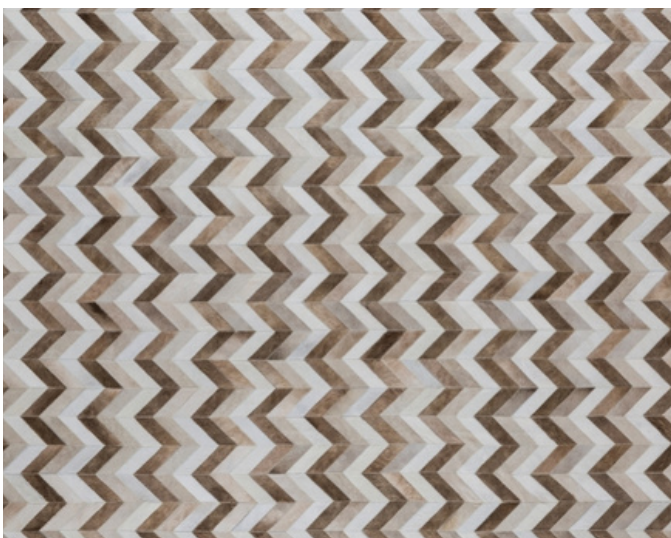

Pattern Rugs are die cut with mixed color hair-on hides and puzzel pack to our clients specification and project color design.

Design : Balao
Code : LSC-RU-17-BAL

Design : Verona
Code : LSC-RU-17-VER

Design : Chevron
Code : LSC-RU-17-CHE