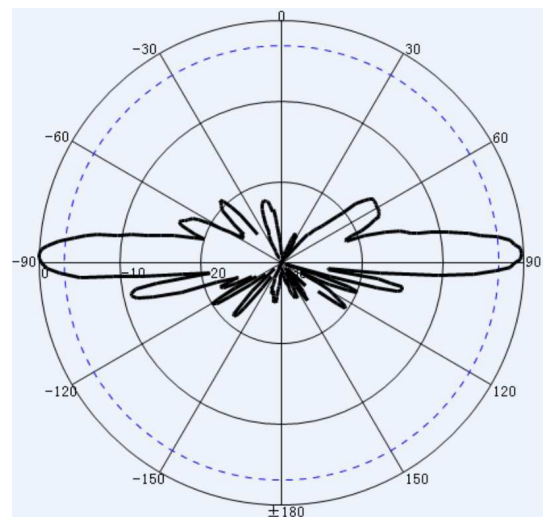

E

SANNY TELECOM EQUIPMENT CO., LIMITED

Address: 202 2nd Floor, Building 3 Section B, Shihuzhou Industrial Zone, Sanshui District, Foshan City, Guangdong Province, China

Tel: +86 757 8766 0070

Email: sales@sannytelecom.com

Fax: +86 757 8766 0500

Website: www.sannytelecom.com