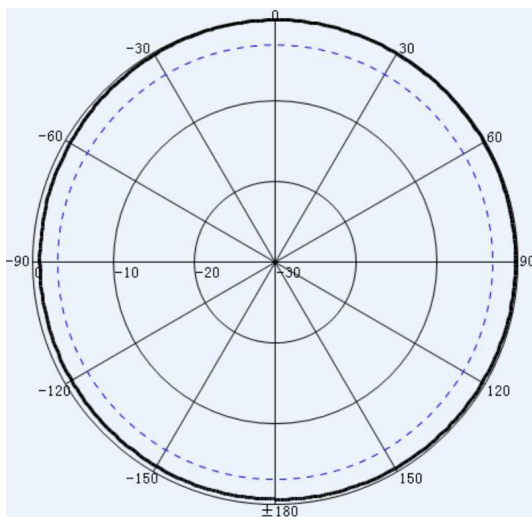

## 2400-2500MHz High-performance 15dBi Omni Antenna

Model	STO24G15-PRO
<b>Electrical Specifications</b>	
Frequency Range	2400-2500MHz
Polarization	Vertical
Gain	15dBi
VSWR	≤1.5
Vertical Beamwidth	360°
Horizontal Beamwidth	6°
Nominal Impedance	50Ω
Maximum Power	100W
Lightning Protection	DC Ground
<b>Mechanical Specifications</b>	
Connector	N-Female
Mounting Mast Size	Φ30-50mm
Dimensions	Φ38x1470mm
Weight	1.8 KG
Max. Wind Velocity	210km/h
Operating Temperature	-40~+60℃